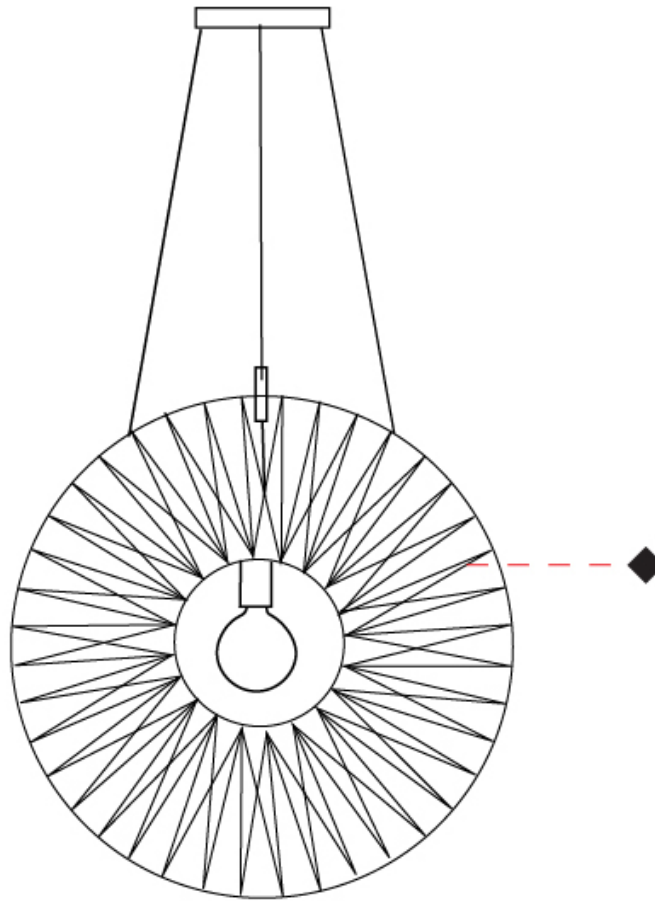

BIMBA SUSPENSION

D111109-

PROJECT _____

TYPE _____

SPECIFIER _____

QUANTITY _____

DATE _____

D