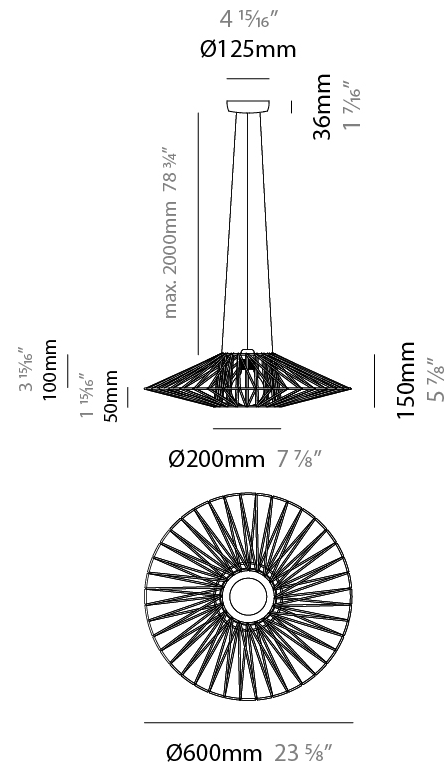

BIMBA SUSPENSION

D111112-

base number Finish
Options

1. To build a product code in our configurator select the specify button on the base model # product page
2. To build a manual product code on this datasheet choose from the options listed below in blue font and add the suffix to the base model #

GENERAL

Series: Bimba
Partner: Ole
Division: Design
Installation: Suspension
Product Type: Pendant
Mounting Location: Ceiling

PHYSICAL

Shape: Abstract
Diameter (mm): 600
Diameter (in): 23 5/8
Height (mm): 150
Height (in): 5 7/8
Max. Overall Height (mm): 2150
Max. Overall Height (in): 84 5/8
Weight (kg): 4.2
Weight (lbs): 9.26
Fixture Finish: BEI / BLK / BLU / COG / DGN / GRY / MRN / MOC / MUS / OLV / SIL / STN / TER / WHI
Holder Finish: Matte Black
Fixture Material: Fabric Cord / Metal
Primary Material: Fabric - Recycled
Cable Details: 2000mm Cable
Upon Request: Other fabric cord colors available upon request (see downloadable finish chart)

ELECTRICAL

Number of Lamps: 1
Lamp Type: LED Retrofit
Bulb Included: Bulb Not Included
Max. Wattage Per Lamp (W): 15
Lamp Base: E26
Input Voltage (V): 120
Upon Request: 277Vac / GU24

LED

OPTICAL

RATINGS AND CERTIFICATIONS

Certified By: Certified for North American Standards
IP rating: IP20

PROJECT	
TYPE	
SPECIFIER	
QUANTITY	
DATE