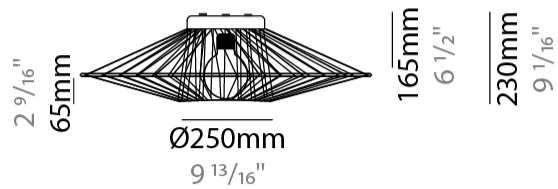

GENERAL

Series: Bimba
 Brand: Ole
 Division: Design
 Mounting Type: Suspension
 Mounting Location: Ceiling
 Subcategory: Pendant

PHYSICAL

Shape: Abstract
 Diameter (mm): 600
 Diameter (in): 23 5/8
 Height (mm): 150
 Height (in): 5 7/8
 Max. Overall Height (mm): 2150
 Max. Overall Height (in): 84 5/8
 Light Distribution: Omnidirectional
 Weight (kg): 4.2
 Weight (lbs): 9.26
 Fixture Finish: BEI / BLK / BLU / COG / DGN / GRY / MRN / MOC / MUS / OLV / SIL / STN / TER / WHI
 Holder Finish: Matte Black
 Fixture Material: Fabric Cord / Metal
 Cable Details: 2000mm Cable
 Upon Request: Other fabric cord colors available upon request (see downloadable finish chart)

GENERAL

Series: Bimba
 Brand: Ole
 Division: Design
 Mounting Type: Suspension
 Mounting Location: Ceiling
 Subcategory: Pendant

PHYSICAL

Shape: Abstract
 Diameter (mm): 800
 Diameter (in): 31 1/2
 Height (mm): 200
 Height (in): 7 7/8
 Max. Overall Height (mm): 2200
 Max. Overall Height (in): 8 5/8
 Light Distribution: Omnidirectional
 Weight (kg): 5.1
 Weight (lbs): 11.24
 Fixture Finish: BEI / BLK / BLU / COG / DGN / GRY / MRN / MOC / MUS / OLV / SIL / STN / TER / WHI
 Holder Finish: Matte Black
 Fixture Material: Fabric Cord / Metal
 Cable Details: 2000mm Cable
 Upon Request: Other fabric cord colors available upon request (see downloadable finish chart)

LED

OPTICAL

RATINGS AND CERTIFICATIONS

Certified By: Certified for North American Standards
 IP rating: IP20

Ø800mm
31 1/2"

5 7/8"

Ø150mm

2 9/16"
65mm