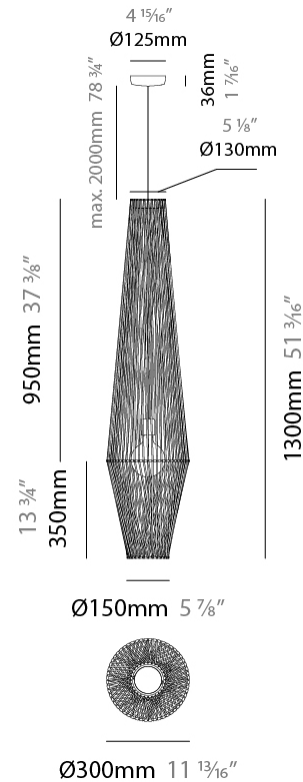

LED

OPTICAL

RATINGS AND CERTIFICATIONS

Certified By: Certified for North American Standards
IP rating: IP20