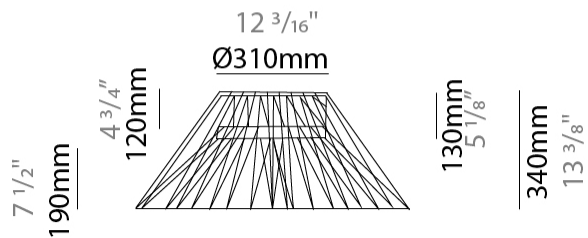

BIMBA SURFACE

D112044-

base number _____
Finish Options _____

1. To build a product code in our configurator select the specify button on the base model # product page
2. To build a manual product code on this datasheet choose from the options listed below in blue font and add the suffix to the base model #

GENERAL

Series: Bimba
Partner: Ole
Division: Design
Installation: Surface
Product Type: Ceiling Surface
Mounting Location: Ceiling

PHYSICAL

Shape: Abstract
Diameter (mm): 800
Diameter (in): 31 1/2
Height (mm): 340
Height (in): 13 3/8
Weight (kg): 5.6
Weight (lbs): 12.35
Diffuser: PMMA - Opal
Fixture Finish: BEI / BLK / BLU / COG / DGN / GRY / MRN / MOC / MUS / OLV / SIL / STN / TER / WHI
Holder Finish: Matte Black
Fixture Material: Fabric Cord / Metal
Primary Material: Fabric - Recycled
Cable Details: 2000mm Cable

ELECTRICAL

Number of Lamps: 3
Lamp Type: LED Retrofit
Lamp Shape: A19
Bulb Included: Bulb Not Included
Max. Wattage Per Lamp (W): 15
Lamp Base: E26
Input Voltage (V): 120
Upon Request: 277Vac / GU24

LED

OPTICAL

RATINGS AND CERTIFICATIONS

Certified By: Certified for North American Standards
IP rating: IP20

Ø800mm
31 1/2"