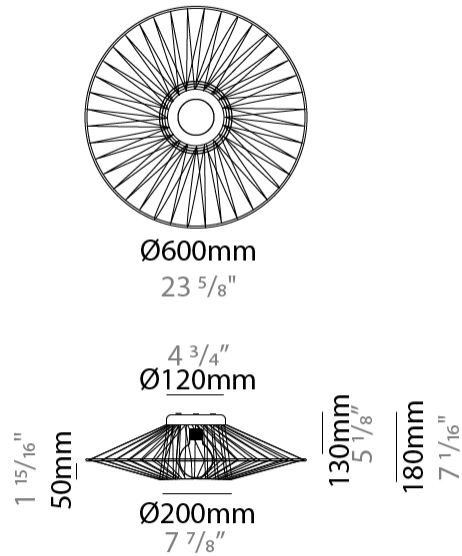

PROJECT	_____
TYPE	_____
SPECIFIER	_____
QUANTITY	_____
DATE	_____

BIMBA SURFACE

D112042-

base number   Finish
Options

1. To build a product code in our configurator select the specify button on the base model # product page
2. To build a manual product code on this datasheet choose from the options listed below in blue font and add the suffix to the base model #

GENERAL

Series: Bimba
Partner: Ole
Division: Design
Installation: Surface
Product Type: Ceiling Surface
Mounting Location: Ceiling

PHYSICAL

Shape: Abstract
Diameter (mm): 600
Diameter (in): 23 5/8
Height (mm): 180
Height (in): 7 1/8
Weight (kg): 4
Weight (lbs): 8.82
Diffuser: PMMA - Opal
Fixture Finish: BEI / BLK / BLU / COG / DGN / GRY / MRN / MOC / MUS / OLV / SIL / STN / TER / WHI
Holder Finish: Matte Black
Fixture Material: Fabric Cord / Metal
Primary Material: Fabric - Recycled
Cable Details: 2000mm Cable
Upon Request: Other fabric cord colors available upon request (see downloadable finish chart)

ELECTRICAL

Number of Lamps: 1
Lamp Type: LED Retrofit
Lamp Shape: A19
Bulb Included: Bulb Not Included
Max. Wattage Per Lamp (W): 15
Lamp Base: E26
Input Voltage (V): 120
Upon Request: 277Vac / GU24

LED

OPTICAL

RATINGS AND CERTIFICATIONS

Certified By: Certified for North American Standards
IP rating: IP20