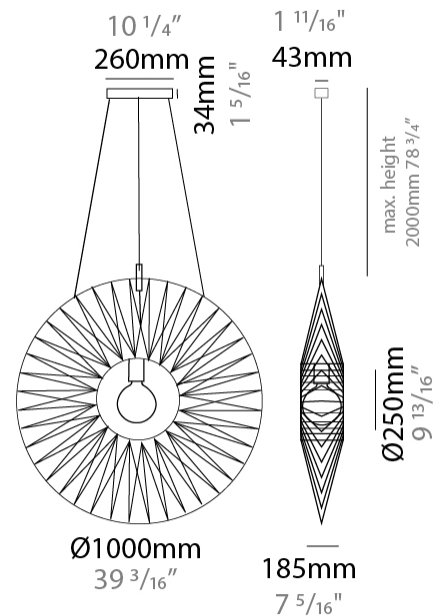

PROJECT	
TYPE	
SPECIFIER	
QUANTITY	
DATE	

BIMBA SUSPENSION

D111109-

base number Finish
Options

1. To build a product code in our configurator select the specify button on the base model # product page
2. To build a manual product code on this datasheet choose from the options listed below in blue font and add the suffix to the base model #

GENERAL

Series: Bimba
Partner: Ole
Division: Design
Installation: Suspension
Product Type: Pendant
Mounting Location: Ceiling

PHYSICAL

Shape: Round
Diameter (mm): 1000
Diameter (in): 39 3/8
Width (mm): 185
Width (in): 7 5/16
Height (mm): 1000
Height (in): 39 3/8
Max. Overall Height (mm): 3000
Max. Overall Height (in): 118 1/8
Weight (kg): 6
Weight (lbs): 13.23
Fixture Finish: BEI / BLK / BLU / COG / DGN / GRY / MRN / MOC / MUS / OLV / SIL / STN / TER / WHI
Holder Finish: Matte Black
Fixture Material: Fabric Cord / Metal
Primary Material: Fabric - Recycled
Cable Details: 2000mm Cable
Upon Request: Other fabric cord colors available upon request (see downloadable finish chart)

ELECTRICAL

Number of Lamps: 1
Lamp Type: LED Retrofit
Bulb Included: Bulb Not Included
Max. Wattage Per Lamp (W): 20
Lamp Base: E26
Input Voltage (V): 120
Upon Request: 277Vac / GU24

LED

OPTICAL

RATINGS AND CERTIFICATIONS

Certified By: Certified for North American Standards
IP rating: IP20