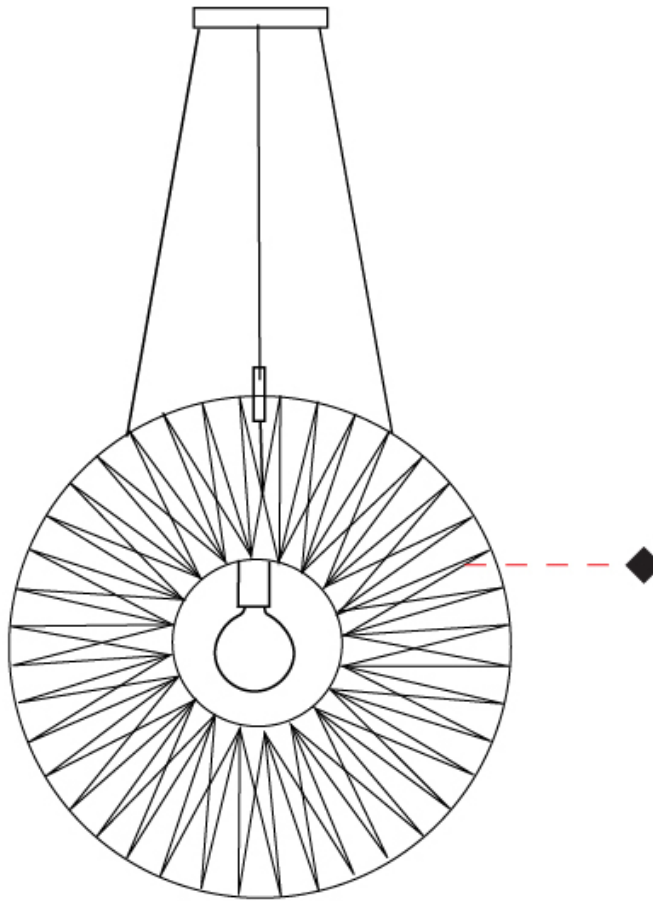

D111109-

PROJECT _____

TYPE _____

SPECIFIER _____

QUANTITY _____

DATE _____

D