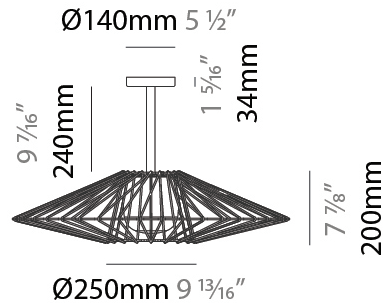

BIMBA SURFACE

E112050-

base number   Finish
Options

1. To build a product code in our configurator select the specify button on the base model # product page
2. To build a manual product code on this datasheet choose from the options listed below in blue font and add the suffix to the base model #

GENERAL

Series: Bimba
Brand: Ole
Division: Exterior
Mounting Type: Surface
Mounting Location: Ceiling
Subcategory: Ambient

PHYSICAL

Shape: Abstract
Diameter (mm): 800
Diameter (in): 31 1/2
Height (mm): 440
Height (in): 17 1/3
Light Distribution: Omnidirectional
Weight (kg): 5.1
Weight (lbs): 11.24
Diffuser: PMMA - Opal
Fixture Finish: BEI / BLK / BLU / COG / DGN / GRY / MRN / MOC / MUS / OLV / SIL / STN / TER / WHI
Holder Finish: Matte Black
Fixture Material: Fabric Cord / Metal
Cable Details: 2000mm Cable

ELECTRICAL

Number of Lamps: 1
Lamp Type: LED Retrofit
Lamp Shape: A19
Bulb Included: Bulb Not Included
Max. Wattage Per Lamp (W): 15
Lamp Base: E26
Input Voltage (V): 120
Upon Request: 277Vac / GU24

LED

OPTICAL

RATINGS AND CERTIFICATIONS

Certified By: Certified for North American Standards
IP rating: IP66