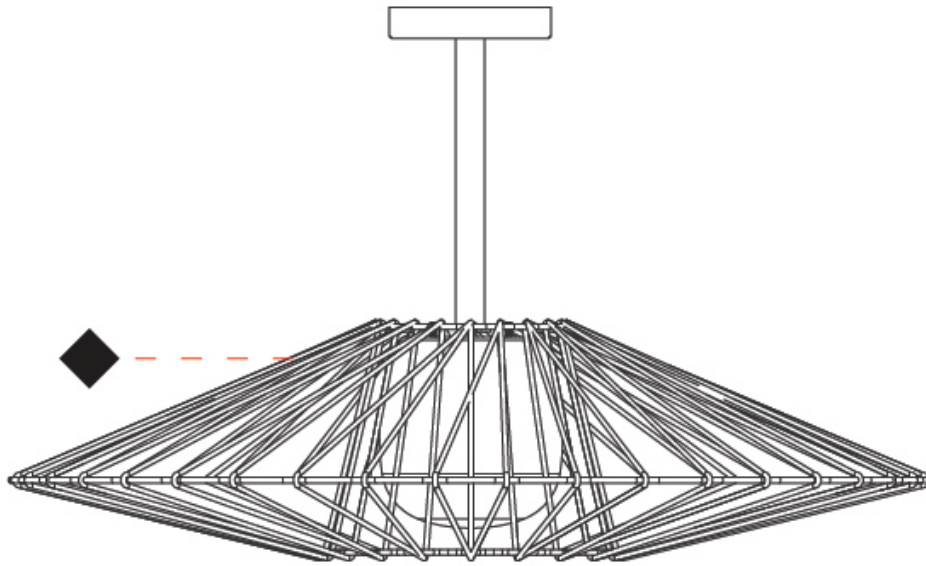

E112050-

PROJECT

TYPE

SPECIFIER

QUANTITY

DATE

E