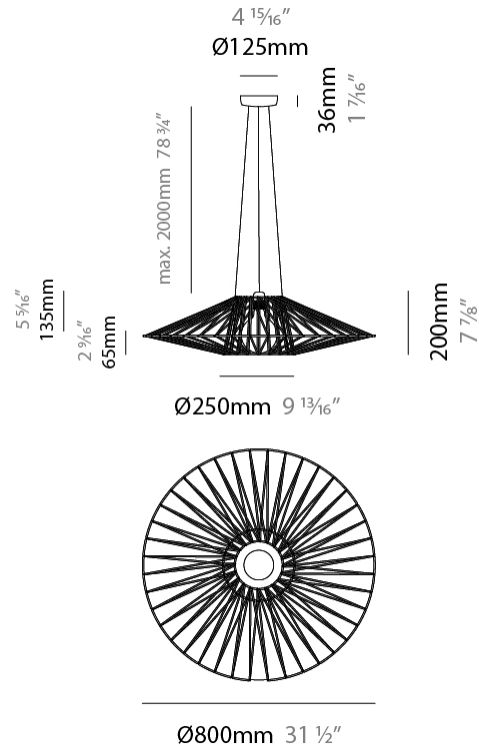

PROJECT	
TYPE	
SPECIFIER	
QUANTITY	
DATE	

BIMBA SUSPENSION

D111113-

base number Finish
Options

1. To build a product code in our configurator select the specify button on the base model # product page
2. To build a manual product code on this datasheet choose from the options listed below in blue font and add the suffix to the base model #

GENERAL

Series: Bimba
Brand: Ole
Division: Design
Mounting Type: Suspension
Mounting Location: Ceiling
Subcategory: Pendant

PHYSICAL

Shape: Abstract
Diameter (mm): 800
Diameter (in): 31 1/2
Height (mm): 200
Height (in): 7 7/8
Max. Overall Height (mm): 2200
Max. Overall Height (in): 8 5/8
Light Distribution: Omnidirectional
Weight (kg): 5.1
Weight (lbs): 11.24
Fixture Finish: BEI / BLK / BLU / COG / DGN / GRY / MRN / MOC / MUS / OLV / SIL / STN / TER / WHI
Holder Finish: Matte Black
Fixture Material: Fabric Cord / Metal
Cable Details: 2000mm Cable
Upon Request: Other fabric cord colors available upon request (see downloadable finish chart)

ELECTRICAL

Number of Lamps: 1
Lamp Type: LED Retrofit
Bulb Included: Bulb Not Included
Max. Wattage Per Lamp (W): 15
Lamp Base: E26
Input Voltage (V): 120
Upon Request: 277Vac / GU24

LED

OPTICAL

RATINGS AND CERTIFICATIONS

Certified By: Certified for North American Standards
IP rating: IP20