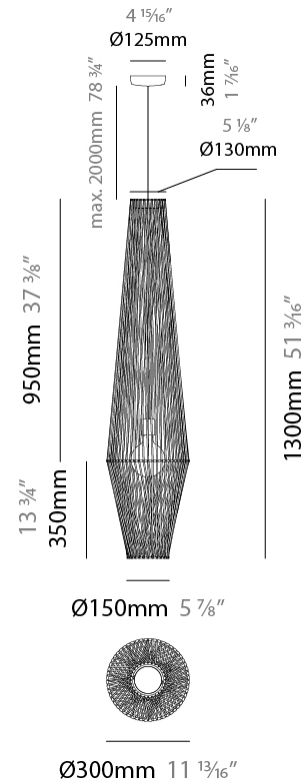

PROJECT
TYPE
SPECIFIER
QUANTITY
DATE

BIMBA SUSPENSION

D111115-

base number Finish
Options

1. To build a product code in our configurator select the specify button on the base model # product page
2. To build a manual product code on this datasheet choose from the options listed below in blue font and add the suffix to the base model #

GENERAL

Series: Bimba
Partner: Ole
Division: Design
Installation: Suspension
Product Type: Pendant
Mounting Location: Ceiling

PHYSICAL

Shape: Abstract
Diameter (mm): 300
Diameter (in): 11 ¹³/₁₆
Height (mm): 1300
Height (in): 51 ³/₁₆
Max. Overall Height (mm): 3300
Max. Overall Height (in): 129 ¹⁵/₁₆
Weight (kg): 5
Weight (lbs): 11.02
Fixture Finish: BEI / BLK / BLU / COG / DGN / GRY / MRN / MOC / MUS / OLV / SIL / STN / TER / WHI
Holder Finish: Matte Black
Fixture Material: Fabric Cord / Metal
Primary Material: Fabric - Recycled
Cable Details: 2000mm Cable
Upon Request: Other fabric cord colors available upon request (see downloadable finish chart)

ELECTRICAL

Number of Lamps: 1
Lamp Type: LED Retrofit
Bulb Included: Bulb Not Included
Max. Wattage Per Lamp (W): 15
Lamp Base: E26
Input Voltage (V): 120
Upon Request: 277Vac / GU24

LED

OPTICAL

RATINGS AND CERTIFICATIONS

Certified By: Certified for North American Standards
IP rating: IP20