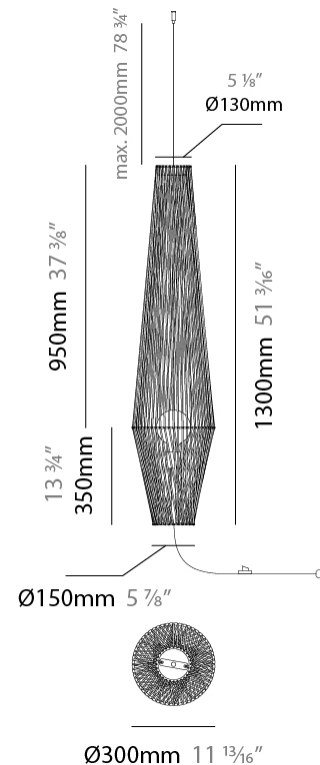

PROJECT	
TYPE	
SPECIFIER	
QUANTITY	
DATE	

BIMBA SUSPENSION

D111114-

base number Finish
Options

1. To build a product code in our configurator select the specify button on the base model # product page
2. To build a manual product code on this datasheet choose from the options listed below in blue font and add the suffix to the base model #

GENERAL

Series: Bimba
Partner: Ole
Division: Design
Installation: Suspension
Product Type: Pendant
Mounting Location: Ceiling

PHYSICAL

Shape: Abstract
Diameter (mm): 300
Diameter (in): 11 ¹³/₁₆
Height (mm): 1300
Height (in): 51 ³/₁₆
Max. Overall Height (mm): 3330
Max. Overall Height (in): 129 ¹⁵/₁₆
Weight (kg): 5
Weight (lbs): 11.02
Fixture Finish: BEI / BLK / BLU / COG / DGN / GRY / MRN / MOC / MUS / OLV / SIL / STN / TER / WHI
Holder Finish: Matte Black
Fixture Material: Fabric Cord / Metal
Primary Material: Fabric - Recycled
Cable Details: 2000mm Cable
Upon Request: Other fabric cord colors available upon request (see downloadable finish chart)

ELECTRICAL

Number of Lamps: 1
Lamp Type: LED Retrofit
Bulb Included: Bulb Not Included
Max. Wattage Per Lamp (W): 15
Lamp Base: E26
Input Voltage (V): 120
Upon Request: 277Vac / GU24

LED

OPTICAL

RATINGS AND CERTIFICATIONS

Certified By: Certified for North American Standards
IP rating: IP20