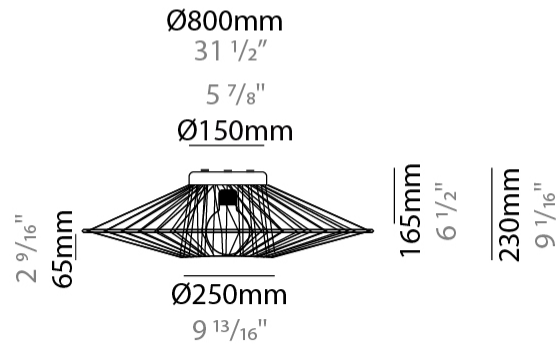

PROJECT	_____
TYPE	_____
SPECIFIER	_____
QUANTITY	_____
DATE	_____

BIMBA SURFACE

D112043-

base number   Finish
Options

1. To build a product code in our configurator select the specify button on the base model # product page
2. To build a manual product code on this datasheet choose from the options listed below in blue font and add the suffix to the base model #

GENERAL

Series: Bimba
Partner: Ole
Division: Design
Installation: Surface
Product Type: Ceiling Surface
Mounting Location: Ceiling

PHYSICAL

Shape: Abstract
Diameter (mm): 800
Diameter (in): 31 1/2
Height (mm): 230
Height (in): 9 1/16
Weight (kg): 5.1
Weight (lbs): 11.24
Diffuser: PMMA - Opal
Fixture Finish: BEI / BLK / BLU / COG / DGN / GRY / MRN / MOC / MUS / OLV / SIL / STN / TER / WHI
Holder Finish: Matte Black
Fixture Material: Fabric Cord / Metal
Primary Material: Fabric - Recycled
Cable Details: 2000mm Cable
Upon Request: Other fabric cord colors available upon request (see downloadable finish chart)

ELECTRICAL

Number of Lamps: 1
Lamp Type: LED Retrofit
Lamp Shape: A19
Bulb Included: Bulb Not Included
Max. Wattage Per Lamp (W): 15
Lamp Base: E26
Input Voltage (V): 120
Upon Request: 277Vac / GU24

LED

OPTICAL

RATINGS AND CERTIFICATIONS

Certified By: Certified for North American Standards
IP rating: IP20