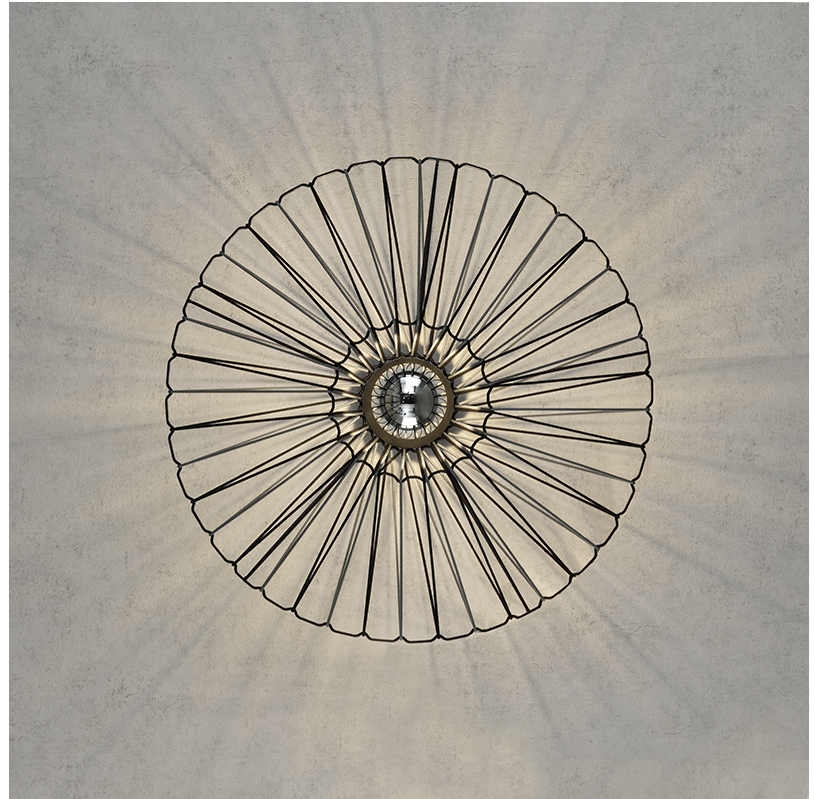

PROJECT	_____
TYPE	_____
SPECIFIER	_____
QUANTITY	_____
DATE	_____

BIMBA SURFACE

D112043-

base number   Finish
Options

1. To build a product code in our configurator select the specify button on the base model # product page
2. To build a manual product code on this datasheet choose from the options listed below in blue font and add the suffix to the base model #

GENERAL

Series: Bimba
Partner: Ole
Division: Design
Installation: Surface
Product Type: Ceiling Surface
Mounting Location: Ceiling

PHYSICAL

Shape: Abstract
Diameter (mm): 800
Diameter (in): 31 1/2
Height (mm): 230
Height (in): 9 1/16
Weight (kg): 5.1
Weight (lbs): 11.24
Diffuser: PMMA - Opal
Fixture Finish: BEI / BLK / BLU / COG / DGN / GRY / MRN / MOC / MUS / OLV / SIL / STN / TER / WHI
Holder Finish: Matte Black
Fixture Material: Fabric Cord / Metal
Primary Material: Fabric - Recycled
Cable Details: 2000mm Cable
Upon Request: Other fabric cord colors available upon request (see downloadable finish chart)

ELECTRICAL

Number of Lamps: 1
Lamp Type: LED Retrofit
Lamp Shape: A19
Bulb Included: Bulb Not Included
Max. Wattage Per Lamp (W): 15
Lamp Base: E26
Input Voltage (V): 120
Upon Request: 277Vac / GU24

LED

OPTICAL

RATINGS AND CERTIFICATIONS

Certified By: Certified for North American Standards
IP rating: IP20