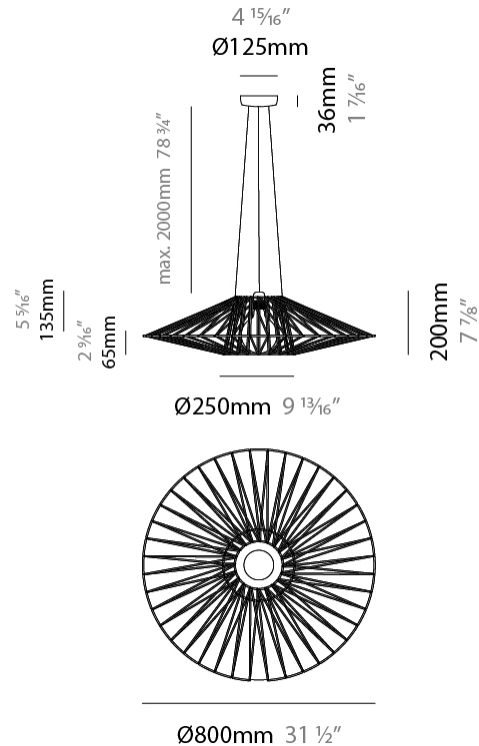

PROJECT	_____
TYPE	_____
SPECIFIER	_____
QUANTITY	_____
DATE	_____

BIMBA SUSPENSION

D111113-

base number Finish
Options

1. To build a product code in our configurator select the specify button on the base model # product page
2. To build a manual product code on this datasheet choose from the options listed below in blue font and add the suffix to the base model #

GENERAL

Series: Bimba
Partner: Ole
Division: Design
Installation: Suspension
Product Type: Pendant
Mounting Location: Ceiling

PHYSICAL

Shape: Abstract
Diameter (mm): 800
Diameter (in): 31 1/2
Height (mm): 200
Height (in): 7 7/8
Max. Overall Height (mm): 2200
Max. Overall Height (in): 8 5/8
Weight (kg): 5.1
Weight (lbs): 11.24
Fixture Finish: BEI / BLK / BLU / COG / DGN / GRY / MRN / MOC / MUS / OLV / SIL / STN / TER / WHI
Holder Finish: Matte Black
Fixture Material: Fabric Cord / Metal
Primary Material: Fabric - Recycled
Cable Details: 2000mm Cable
Upon Request: Other fabric cord colors available upon request (see downloadable finish chart)

ELECTRICAL

Number of Lamps: 1
Lamp Type: LED Retrofit
Bulb Included: Bulb Not Included
Max. Wattage Per Lamp (W): 15
Lamp Base: E26
Input Voltage (V): 120
Upon Request: 277Vac / GU24

LED

OPTICAL

RATINGS AND CERTIFICATIONS

Certified By: Certified for North American Standards
IP rating: IP20