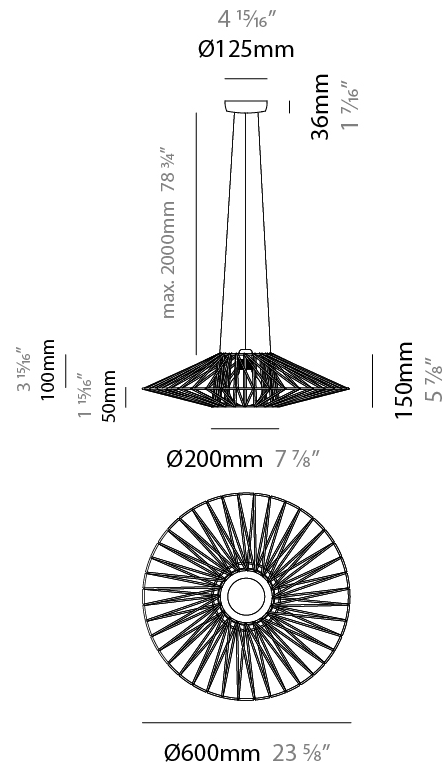

PROJECT	
TYPE	
SPECIFIER	
QUANTITY	
DATE	

BIMBA SUSPENSION

D111112-

base number Finish
Options

1. To build a product code in our configurator select the specify button on the base model # product page
2. To build a manual product code on this datasheet choose from the options listed below in blue font and add the suffix to the base model #

GENERAL

Series: Bimba
Partner: Ole
Division: Design
Installation: Suspension
Product Type: Pendant
Mounting Location: Ceiling

PHYSICAL

Shape: Abstract
Diameter (mm): 600
Diameter (in): 23 5/8
Height (mm): 150
Height (in): 5 7/8
Max. Overall Height (mm): 2150
Max. Overall Height (in): 84 5/8
Weight (kg): 4.2
Weight (lbs): 9.26
Fixture Finish: BEI / BLK / BLU / COG / DGN / GRY / MRN / MOC / MUS / OLV / SIL / STN / TER / WHI
Holder Finish: Matte Black
Fixture Material: Fabric Cord / Metal
Primary Material: Fabric - Recycled
Cable Details: 2000mm Cable
Upon Request: Other fabric cord colors available upon request (see downloadable finish chart)

ELECTRICAL

Number of Lamps: 1
Lamp Type: LED Retrofit
Bulb Included: Bulb Not Included
Max. Wattage Per Lamp (W): 15
Lamp Base: E26
Input Voltage (V): 120
Upon Request: 277Vac / GU24

LED

OPTICAL

RATINGS AND CERTIFICATIONS

Certified By: Certified for North American Standards
IP rating: IP20