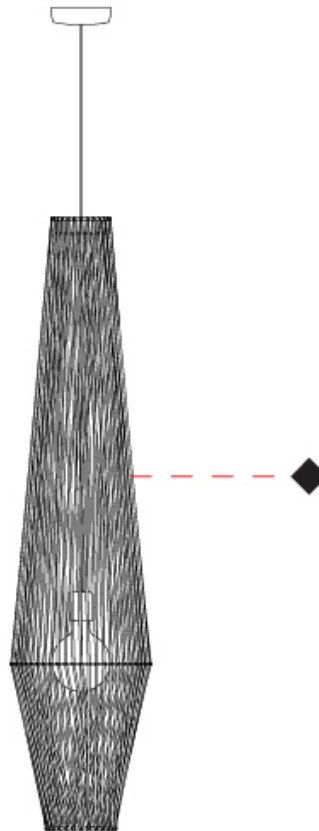

BIMBA SUSPENSION

D111115-

PROJECT

TYPE

SPECIFIER

QUANTITY

DATE

D