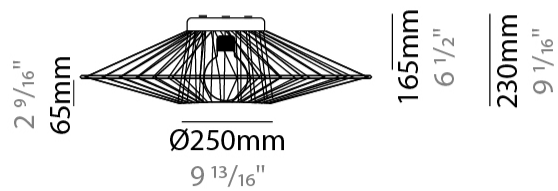

Ø800mm
31 1/2"

5 7/8"

Ø150mm