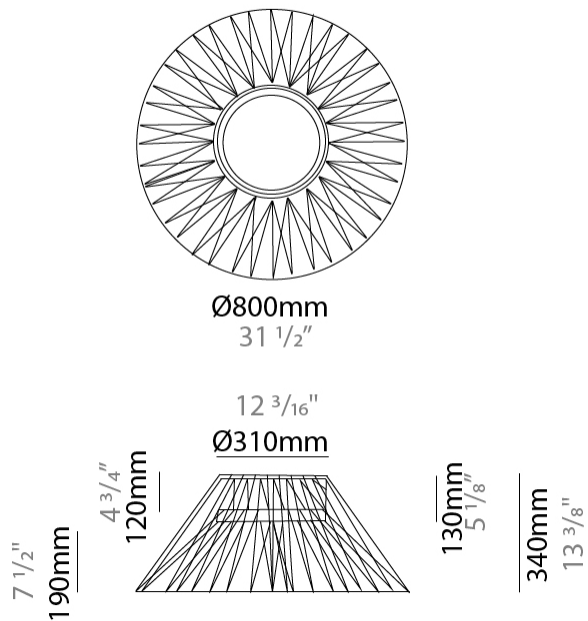

BIMBA SURFACE

D112044-

base number _____
Finish Options _____

1. To build a product code in our configurator select the specify button on the base model # product page
2. To build a manual product code on this datasheet choose from the options listed below in blue font and add the suffix to the base model #

GENERAL

Series: Bimba
Partner: Ole
Division: Design
Installation: Surface
Product Type: Ceiling Surface
Mounting Location: Ceiling

PHYSICAL

Shape: Abstract
Diameter (mm): 800
Diameter (in): 31 1/2
Height (mm): 340
Height (in): 13 3/8
Weight (kg): 5.6
Weight (lbs): 12.35
Diffuser: PMMA - Opal
Fixture Finish: BEI / BLK / BLU / COG / DGN / GRY / MRN / MOC / MUS / OLV / SIL / STN / TER / WHI
Holder Finish: Matte Black
Fixture Material: Fabric Cord / Metal
Primary Material: Fabric - Recycled
Cable Details: 2000mm Cable

ELECTRICAL

Number of Lamps: 3
Lamp Type: LED Retrofit
Lamp Shape: A19
Bulb Included: Bulb Not Included
Max. Wattage Per Lamp (W): 15
Lamp Base: E26
Input Voltage (V): 120
Upon Request: 277Vac / GU24

LED

OPTICAL

RATINGS AND CERTIFICATIONS

Certified By: Certified for North American Standards
IP rating: IP20