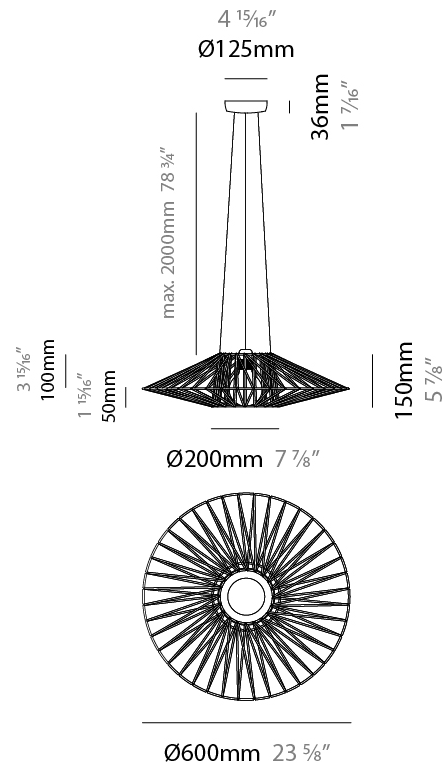

BIMBA SUSPENSION

D111112-

base number _____
Finish Options _____

1. To build a product code in our configurator select the specify button on the base model # product page
2. To build a manual product code on this datasheet choose from the options listed below in blue font and add the suffix to the base model #

GENERAL

Series: Bimba _____
Brand: Ole _____
Division: Design _____
Mounting Type: Suspension _____
Mounting Location: Ceiling _____
Subcategory: Pendant _____

PHYSICAL

Shape: Abstract _____
Diameter (mm): 600 _____
Diameter (in): 23 ⁵/₈ _____
Height (mm): 150 _____
Height (in): 5 ⁷/₈ _____
Max. Overall Height (mm): 2150 _____
Max. Overall Height (in): 84 ⁵/₈ _____
Light Distribution: Omnidirectional _____
Weight (kg): 4.2 _____
Weight (lbs): 9.26 _____
Fixture Finish: BEI / BLK / BLU / COG / DGN / GRY / MRN / MOC / MUS / OLV / SIL / STN / TER / WHI _____
Holder Finish: Matte Black _____
Fixture Material: Fabric Cord / Metal _____
Cable Details: 2000mm Cable _____
Upon Request: Other fabric cord colors available upon request (see downloadable finish chart)

ELECTRICAL

Number of Lamps: 1 _____
Lamp Type: LED Retrofit _____
Bulb Included: Bulb Not Included _____
Max. Wattage Per Lamp (W): 15 _____
Lamp Base: E26 _____
Input Voltage (V): 120 _____
Upon Request: 277Vac / GU24 _____

LED

OPTICAL

RATINGS AND CERTIFICATIONS

Certified By: Certified for North American Standards _____
IP rating: IP20 _____