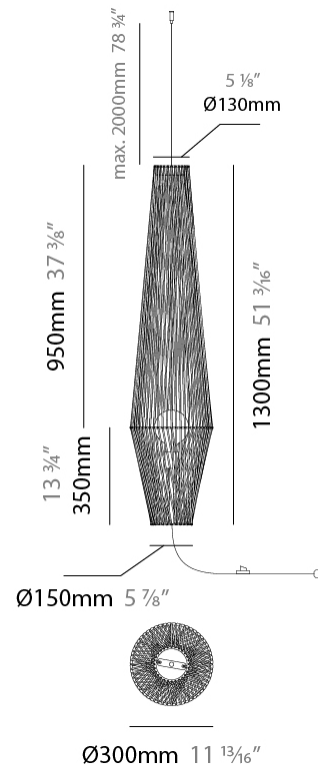

PROJECT	
TYPE	
SPECIFIER	
QUANTITY	
DATE	

BIMBA SUSPENSION

D111114-

base number   Finish
Options

1. To build a product code in our configurator select the specify button on the base model # product page
2. To build a manual product code on this datasheet choose from the options listed below in blue font and add the suffix to the base model #

GENERAL

Series: Bimba
Brand: Ole
Division: Design
Mounting Type: Suspension
Mounting Location: Ceiling
Subcategory: Pendant

PHYSICAL

Shape: Abstract
Diameter (mm): 300
Diameter (in): 11 ¹³/₁₆
Height (mm): 1300
Height (in): 51 ³/₁₆
Max. Overall Height (mm): 3330
Max. Overall Height (in): 129 ¹⁵/₁₆
Light Distribution: Omnidirectional
Weight (kg): 5
Weight (lbs): 11.02
Fixture Finish: BEI / BLK / BLU / COG / DGN / GRY / MRN / MOC / MUS / OLV / SIL / STN / TER / WHI
Holder Finish: Matte Black
Fixture Material: Fabric Cord / Metal
Cable Details: 2000mm Cable
Upon Request: Other fabric cord colors available upon request (see downloadable finish chart)

ELECTRICAL

Number of Lamps: 1
Lamp Type: LED Retrofit
Bulb Included: Bulb Not Included
Max. Wattage Per Lamp (W): 15
Lamp Base: E26
Input Voltage (V): 120
Upon Request: 277Vac / GU24

LED

OPTICAL

RATINGS AND CERTIFICATIONS

Certified By: Certified for North American Standards
IP rating: IP20