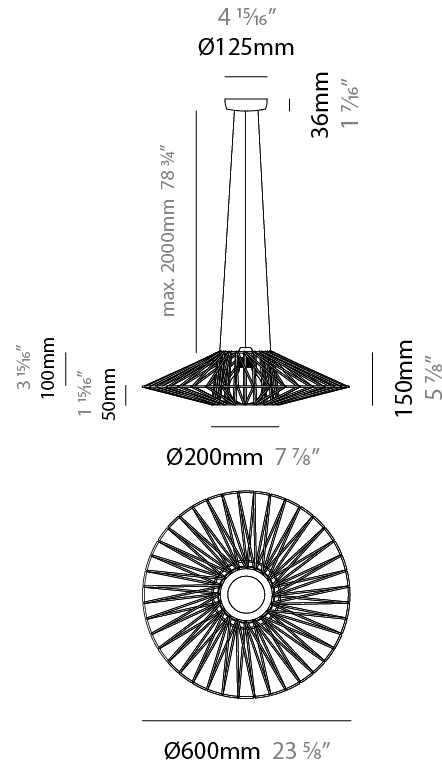

BIMBA SUSPENSION

D111112-

base number Finish
Options

PROJECT
TYPE
SPECIFIER
QUANTITY
DATE

1. To build a product code in our configurator select the specify button on the base model # product page
2. To build a manual product code on this datasheet choose from the options listed below in blue font and add the suffix to the base model #

GENERAL

Series: Bimba
Brand: Ole
Division: Design
Mounting Type: Suspension
Mounting Location: Ceiling
Subcategory: Pendant

PHYSICAL

Shape: Abstract
Diameter (mm): 600
Diameter (in): 23 5/8
Height (mm): 150
Height (in): 5 7/8
Max. Overall Height (mm): 2150
Max. Overall Height (in): 84 5/8
Light Distribution: Omnidirectional
Weight (kg): 4.2
Weight (lbs): 9.26
Fixture Finish: BEI / BLK / BLU / COG / DGN / GRY / MRN / MOC / MUS / OLV / SIL / STN / TER / WHI
Holder Finish: Matte Black
Fixture Material: Fabric Cord / Metal
Cable Details: 2000mm Cable
Upon Request: Other fabric cord colors available upon request (see downloadable finish chart)

ELECTRICAL

Number of Lamps: 1
Lamp Type: LED Retrofit
Bulb Included: Bulb Not Included
Max. Wattage Per Lamp (W): 15
Lamp Base: E26
Input Voltage (V): 120
Upon Request: 277Vac / GU24

LED

OPTICAL

RATINGS AND CERTIFICATIONS

Certified By: Certified for North American Standards
IP rating: IP20