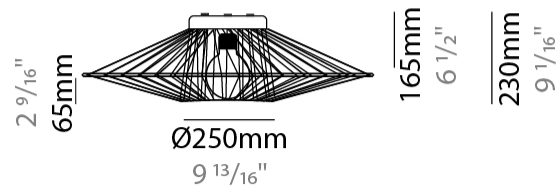

GENERAL

Series: Bimba
 Brand: Ole
 Division: Design
 Mounting Type: Suspension
 Mounting Location: Ceiling
 Subcategory: Pendant

PHYSICAL

Shape: Abstract
 Diameter (mm): 600
 Diameter (in): 23 5/8
 Height (mm): 150
 Height (in): 5 7/8
 Max. Overall Height (mm): 2150
 Max. Overall Height (in): 84 5/8
 Light Distribution: Omnidirectional
 Weight (kg): 4.2
 Weight (lbs): 9.26
 Fixture Finish: BEI / BLK / BLU / COG / DGN / GRY / MRN / MOC / MUS / OLV / SIL / STN / TER / WHI
 Holder Finish: Matte Black
 Fixture Material: Fabric Cord / Metal
 Cable Details: 2000mm Cable
 Upon Request: Other fabric cord colors available upon request (see downloadable finish chart)

GENERAL

Series: Bimba
 Brand: Ole
 Division: Design
 Mounting Type: Suspension
 Mounting Location: Ceiling
 Subcategory: Pendant

PHYSICAL

Shape: Abstract
 Diameter (mm): 800
 Diameter (in): 31 1/2
 Height (mm): 200
 Height (in): 7 7/8
 Max. Overall Height (mm): 2200
 Max. Overall Height (in): 8 5/8
 Light Distribution: Omnidirectional
 Weight (kg): 5.1
 Weight (lbs): 11.24
 Fixture Finish: BEI / BLK / BLU / COG / DGN / GRY / MRN / MOC / MUS / OLV / SIL / STN / TER / WHI
 Holder Finish: Matte Black
 Fixture Material: Fabric Cord / Metal
 Cable Details: 2000mm Cable
 Upon Request: Other fabric cord colors available upon request (see downloadable finish chart)

LED

OPTICAL

RATINGS AND CERTIFICATIONS

Certified By: Certified for North American Standards
 IP rating: IP20

Ø800mm

31 1/2"

5 7/8"

Ø150mm