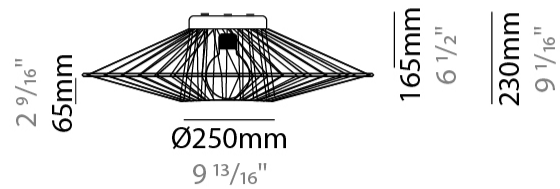

#### RATINGS AND CERTIFICATIONS

Certified By: Certified for North American Standards  
 IP rating: IP20

Ø800mm  
31 1/2"

5 7/8"

Ø150mm

2 9/16"  
65mm

165mm  
6 1/2"

230mm  
9 1/16"