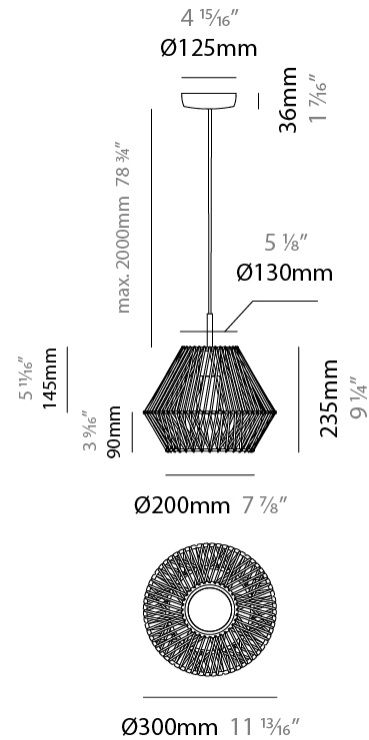

BIMBA SUSPENSION

D111116-

base number Finish
Options

1. To build a product code in our configurator select the specify button on the base model # product page
2. To build a manual product code on this datasheet choose from the options listed below in blue font and add the suffix to the base model #

GENERAL

Series: Bimba
Brand: Ole
Division: Design
Mounting Type: Suspension
Mounting Location: Ceiling
Subcategory: Pendant

PHYSICAL

Shape: Abstract
Diameter (mm): 300
Diameter (in): 11 13/16
Height (mm): 235
Height (in): 9 1/4
Max. Overall Height (mm): 2235
Max. Overall Height (in): 88
Light Distribution: Omnidirectional
Weight (kg): 2
Weight (lbs): 4.41
Fixture Finish: BEI / BLK / BLU / COG / DGN / GRY / MRN / MOC / MUS / OLV / SIL / STN / TER / WHI
Holder Finish: Matte Black
Fixture Material: Fabric Cord / Metal
Cable Details: 2000mm Cable
Upon Request: Other fabric cord colors available upon request (see downloadable finish chart)

ELECTRICAL

Number of Lamps: 1
Lamp Type: LED Retrofit
Bulb Included: Bulb Not Included
Max. Wattage Per Lamp (W): 15
Lamp Base: E26
Input Voltage (V): 120
Upon Request: 277Vac / GU24

LED

OPTICAL

RATINGS AND CERTIFICATIONS

Certified By: Certified for North American Standards
IP rating: IP20

PROJECT
TYPE
SPECIFIER
QUANTITY
DATE