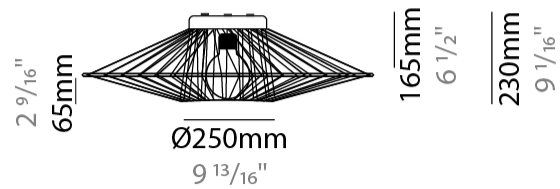

#### RATINGS AND CERTIFICATIONS

Certified By: Certified for North American Standards  
 IP rating: IP20

Ø800mm  
31 1/2"

5 7/8"

Ø150mm

2 9/16"  
65mm

Ø250mm  
9 13/16"

165mm  
6 1/2"