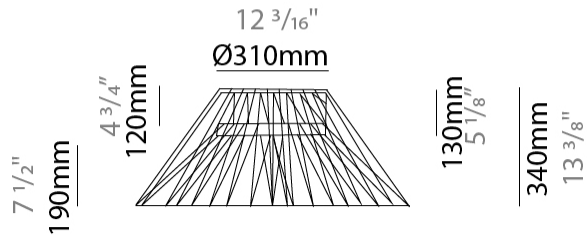

Ø800mm
31 1/2"