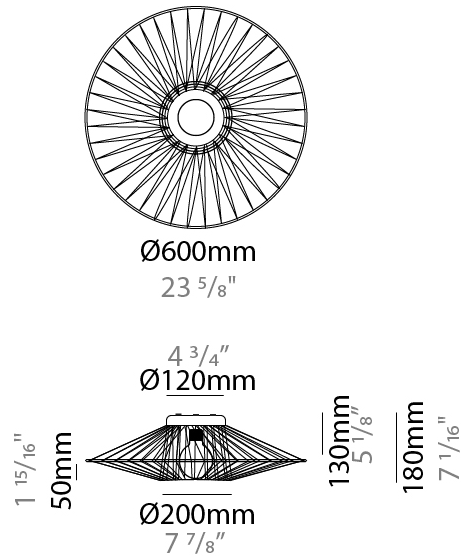

PROJECT	_____
TYPE	_____
SPECIFIER	_____
QUANTITY	_____
DATE	_____

BIMBA SURFACE

D112042-

base number   Finish
Options

1. To build a product code in our configurator select the specify button on the base model # product page
2. To build a manual product code on this datasheet choose from the options listed below in blue font and add the suffix to the base model #

GENERAL

Series: Bimba
Brand: Ole
Division: Design
Mounting Type: Surface
Mounting Location: Ceiling
Subcategory: Ambient

PHYSICAL

Shape: Abstract
Diameter (mm): 600
Diameter (in): 23 5/8
Height (mm): 180
Height (in): 7 1/8
Light Distribution: Omnidirectional
Weight (kg): 4
Weight (lbs): 8.82
Diffuser: PMMA - Opal
Fixture Finish: BEI / BLK / BLU / COG / DGN / GRY / MRN / MOC / MUS / OLV / SIL / STN / TER / WHI
Holder Finish: Matte Black
Fixture Material: Fabric Cord / Metal
Cable Details: 2000mm Cable
Upon Request: Other fabric cord colors available upon request (see downloadable finish chart)

ELECTRICAL

Number of Lamps: 1
Lamp Type: LED Retrofit
Lamp Shape: A19
Bulb Included: Bulb Not Included
Max. Wattage Per Lamp (W): 15
Lamp Base: E26
Input Voltage (V): 120
Upon Request: 277Vac / GU24

LED

OPTICAL

RATINGS AND CERTIFICATIONS

Certified By: Certified for North American Standards
IP rating: IP20