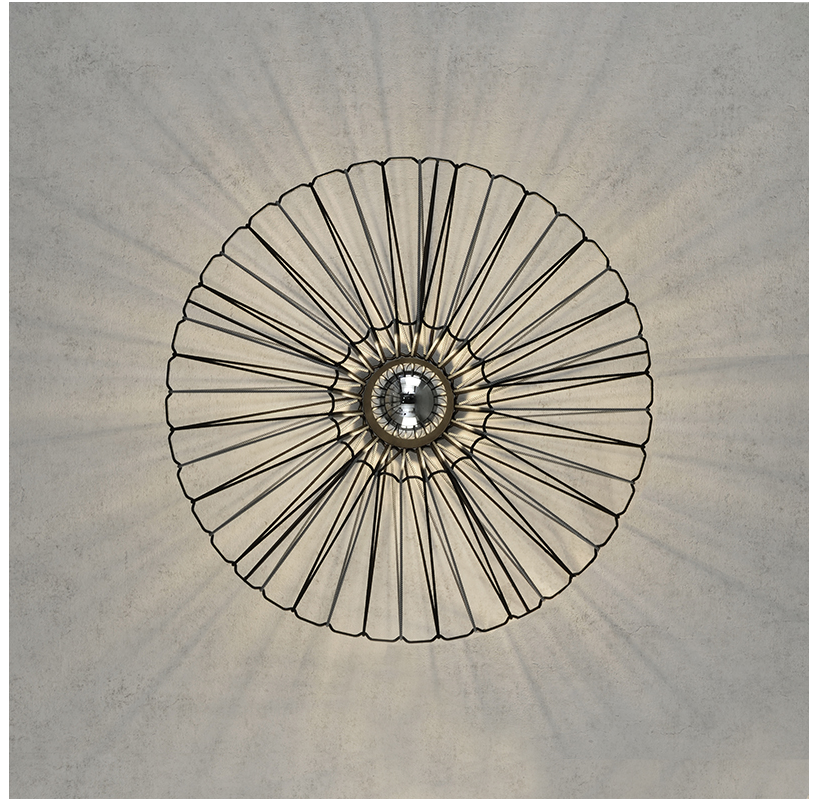

BIMBA SURFACE

D112043-

base number   Finish
Options

PROJECT	_____
TYPE	_____
SPECIFIER	_____
QUANTITY	_____
DATE	_____

1. To build a product code in our configurator select the specify button on the base model # product page
2. To build a manual product code on this datasheet choose from the options listed below in blue font and add the suffix to the base model #

GENERAL

Series: Bimba
Brand: Ole
Division: Design
Mounting Type: Surface
Mounting Location: Ceiling
Subcategory: Ambient

PHYSICAL

Shape: Abstract
Diameter (mm): 800
Diameter (in): 31 1/2
Height (mm): 230
Height (in): 9 1/16
Light Distribution: Omnidirectional
Weight (kg): 5.1
Weight (lbs): 11.24
Diffuser: PMMA - Opal
Fixture Finish: BEI / BLK / BLU / COG / DGN / GRY / MRN / MOC / MUS / OLV / SIL / STN / TER / WHI
Holder Finish: Matte Black
Fixture Material: Fabric Cord / Metal
Cable Details: 2000mm Cable
Upon Request: Other fabric cord colors available upon request (see downloadable finish chart)

ELECTRICAL

Number of Lamps: 1
Lamp Type: LED Retrofit
Lamp Shape: A19
Bulb Included: Bulb Not Included
Max. Wattage Per Lamp (W): 15
Lamp Base: E26
Input Voltage (V): 120
Upon Request: 277Vac / GU24

LED

OPTICAL

RATINGS AND CERTIFICATIONS

Certified By: Certified for North American Standards
IP rating: IP20

Ø800mm
31 1/2"

5 7/8"

Ø150mm