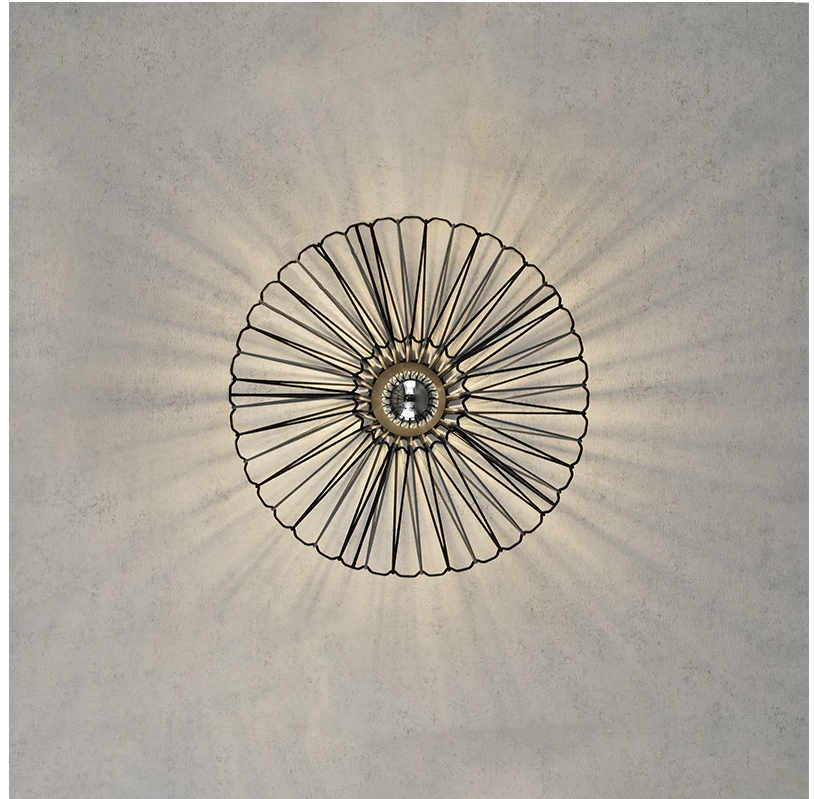

PROJECT	_____
TYPE	_____
SPECIFIER	_____
QUANTITY	_____
DATE	_____

BIMBA SURFACE

D112042-

base number   Finish
Options

1. To build a product code in our configurator select the specify button on the base model # product page
2. To build a manual product code on this datasheet choose from the options listed below in blue font and add the suffix to the base model #

GENERAL

Series: Bimba
Brand: Ole
Division: Design
Mounting Type: Surface
Mounting Location: Ceiling
Subcategory: Ambient

PHYSICAL

Shape: Abstract
Diameter (mm): 600
Diameter (in): 23 5/8
Height (mm): 180
Height (in): 7 1/8
Light Distribution: Omnidirectional
Weight (kg): 4
Weight (lbs): 8.82
Diffuser: PMMA - Opal
Fixture Finish: BEI / BLK / BLU / COG / DGN / GRY / MRN / MOC / MUS / OLV / SIL / STN / TER / WHI
Holder Finish: Matte Black
Fixture Material: Fabric Cord / Metal
Cable Details: 2000mm Cable
Upon Request: Other fabric cord colors available upon request (see downloadable finish chart)

ELECTRICAL

Number of Lamps: 1
Lamp Type: LED Retrofit
Lamp Shape: A19
Bulb Included: Bulb Not Included
Max. Wattage Per Lamp (W): 15
Lamp Base: E26
Input Voltage (V): 120
Upon Request: 277Vac / GU24

LED

OPTICAL

RATINGS AND CERTIFICATIONS

Certified By: Certified for North American Standards
IP rating: IP20