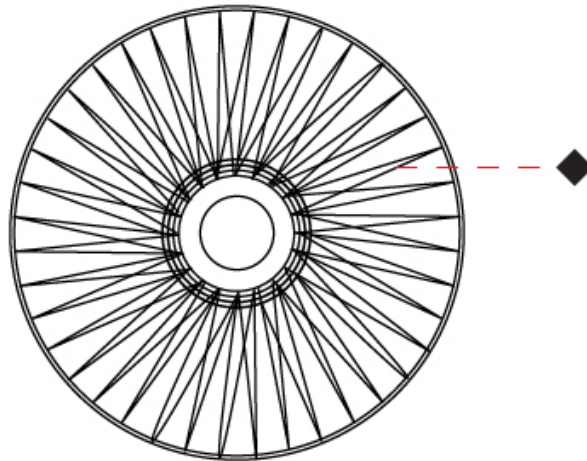

D112042-

PROJECT

TYPE

SPECIFIER

QUANTITY

DATE

D