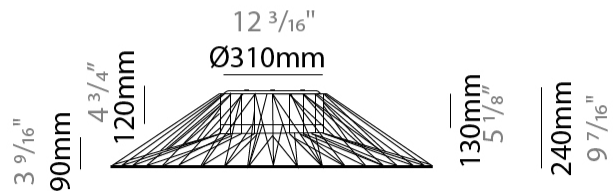

BIMBA SURFACE

D112045-

base number _____
Finish _____
Options _____

1. To build a product code in our configurator select the specify button on the base model # product page
2. To build a manual product code on this datasheet choose from the options listed below in blue font and add the suffix to the base model #

GENERAL

Series: Bimba
Brand: Ole
Division: Design
Mounting Type: Surface
Mounting Location: Ceiling
Subcategory: Ambient

PHYSICAL

Shape: Abstract
Diameter (mm): 1000
Diameter (in): 39 3/8
Height (mm): 240
Height (in): 9 7/16
Light Distribution: Omnidirectional
Weight (kg): 6
Weight (lbs): 13.23
Diffuser: PMMA - Opal
Fixture Finish: BEI / BLK / BLU / COG / DGN / GRY / MRN / MOC / MUS / OLV / SIL / STN / TER / WHI
Holder Finish: Matte Black
Fixture Material: Fabric Cord / Metal
Cable Details: 2000mm Cable
Upon Request: Other fabric cord colors available upon request (see downloadable finish chart)

ELECTRICAL

Number of Lamps: 3
Lamp Type: LED Retrofit
Lamp Shape: A19
Bulb Included: Bulb Not Included
Max. Wattage Per Lamp (W): 15
Lamp Base: E26
Input Voltage (V): 120
Upon Request: 277Vac / GU24

LED

OPTICAL

RATINGS AND CERTIFICATIONS

Certified By: Certified for North American Standards
IP rating: IP20

Ø1000mm
39 3/16"