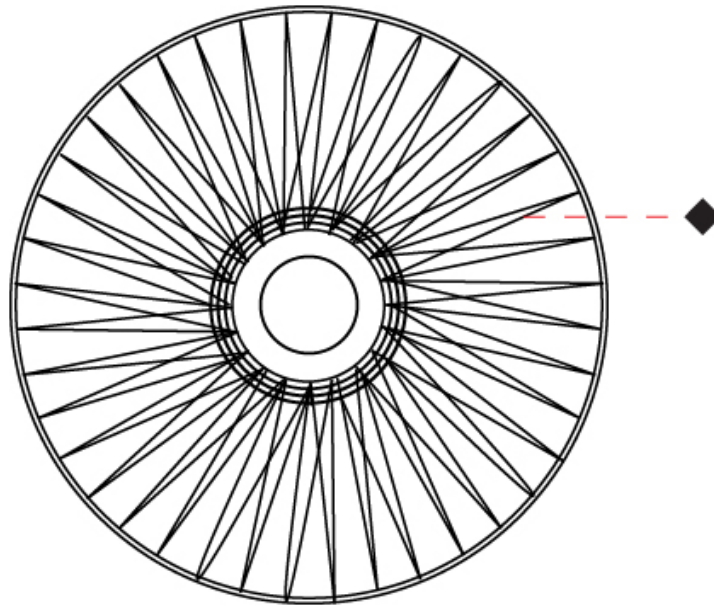

D112043-

PROJECT

TYPE

SPECIFIER

QUANTITY

DATE

D