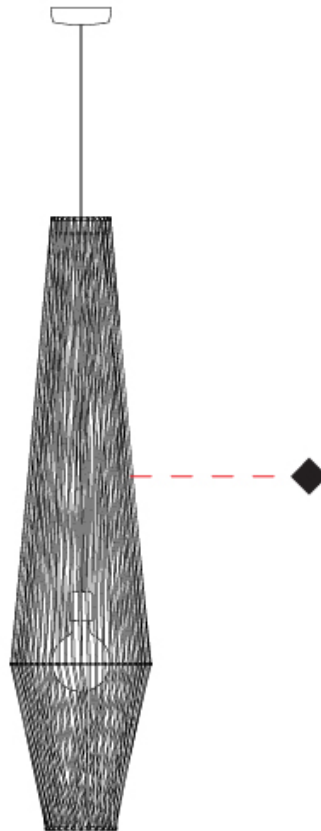

D111115-

PROJECT

TYPE

SPECIFIER

QUANTITY

DATE

D