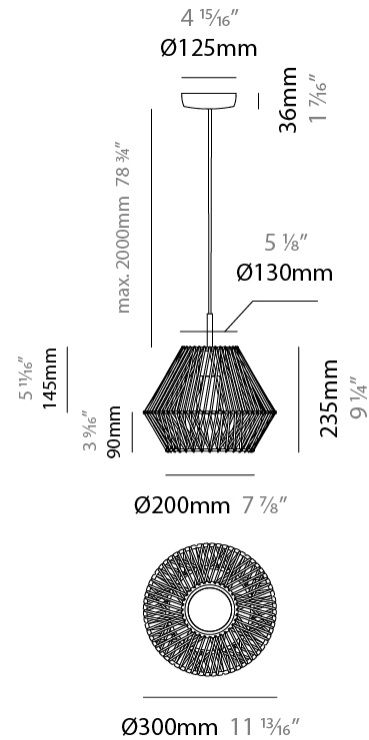

BIMBA SUSPENSION

D111116-

base number Finish
Options

1. To build a product code in our configurator select the specify button on the base model # product page
2. To build a manual product code on this datasheet choose from the options listed below in blue font and add the suffix to the base model #

GENERAL

Series: Bimba
Brand: Ole
Division: Design
Mounting Type: Suspension
Mounting Location: Ceiling
Subcategory: Pendant

PHYSICAL

Shape: Abstract
Diameter (mm): 300
Diameter (in): 11 ¹³/₁₆
Height (mm): 235
Height (in): 9 ¹/₄
Max. Overall Height (mm): 2235
Max. Overall Height (in): 88
Light Distribution: Omnidirectional
Weight (kg): 2
Weight (lbs): 4.41
Fixture Finish: BEI / BLK / BLU / COG / DGN / GRY / MRN / MOC / MUS / OLV / SIL / STN / TER / WHI
Holder Finish: Matte Black
Fixture Material: Fabric Cord / Metal
Cable Details: 2000mm Cable
Upon Request: Other fabric cord colors available upon request (see downloadable finish chart)

ELECTRICAL

Number of Lamps: 1
Lamp Type: LED Retrofit
Bulb Included: Bulb Not Included
Max. Wattage Per Lamp (W): 15
Lamp Base: E26
Input Voltage (V): 120
Upon Request: 277Vac / GU24

LED

OPTICAL

RATINGS AND CERTIFICATIONS

Certified By: Certified for North American Standards
IP rating: IP20

PROJECT	_____
TYPE	_____
SPECIFIER	_____
QUANTITY	_____
DATE	_____