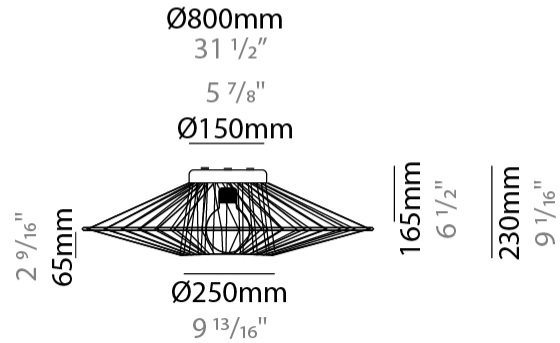

BIMBA SURFACE

D112043-

base number Finish
Options

PROJECT
TYPE
SPECIFIER
QUANTITY
DATE

1. To build a product code in our configurator select the specify button on the base model # product page
2. To build a manual product code on this datasheet choose from the options listed below in blue font and add the suffix to the base model #

GENERAL

Series: Bimba
Brand: Ole
Division: Design
Mounting Type: Surface
Mounting Location: Ceiling
Subcategory: Ambient

PHYSICAL

Shape: Abstract
Diameter (mm): 800
Diameter (in): 31 1/2
Height (mm): 230
Height (in): 9 1/16
Light Distribution: Omnidirectional
Weight (kg): 5.1
Weight (lbs): 11.24
Diffuser: PMMA - Opal
Fixture Finish: BEI / BLK / BLU / COG / DGN / GRY / MRN / MOC / MUS / OLV / SIL / STN / TER / WHI
Holder Finish: Matte Black
Fixture Material: Fabric Cord / Metal
Cable Details: 2000mm Cable
Upon Request: Other fabric cord colors available upon request (see downloadable finish chart)

ELECTRICAL

Number of Lamps: 1
Lamp Type: LED Retrofit
Lamp Shape: A19
Bulb Included: Bulb Not Included
Max. Wattage Per Lamp (W): 15
Lamp Base: E26
Input Voltage (V): 120
Upon Request: 277Vac / GU24

LED

OPTICAL

RATINGS AND CERTIFICATIONS

Certified By: Certified for North American Standards
IP rating: IP20