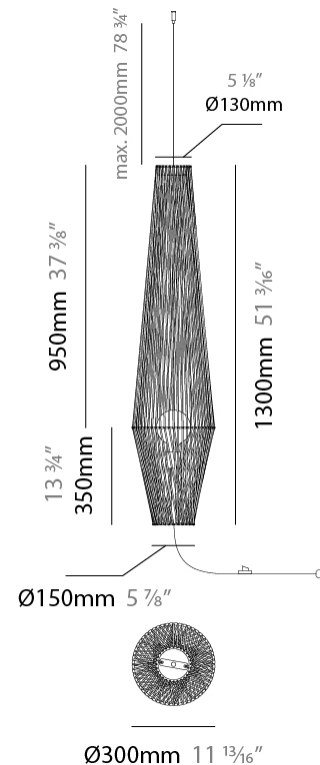

PROJECT	
TYPE	
SPECIFIER	
QUANTITY	
DATE	

BIMBA SUSPENSION

D111114-

base number Finish
Options

1. To build a product code in our configurator select the specify button on the base model # product page
2. To build a manual product code on this datasheet choose from the options listed below in blue font and add the suffix to the base model #

GENERAL

Series: Bimba
Partner: Ole
Division: Design
Installation: Suspension
Product Type: Pendant
Mounting Location: Ceiling

PHYSICAL

Shape: Abstract
Diameter (mm): 300
Diameter (in): 11 13/16
Height (mm): 1300
Height (in): 51 3/16
Max. Overall Height (mm): 3330
Max. Overall Height (in): 129 15/16
Weight (kg): 5
Weight (lbs): 11.02
Fixture Finish: BEI / BLK / BLU / COG / DGN / GRY / MRN / MOC / MUS / OLV / SIL / STN / TER / WHI
Holder Finish: Matte Black
Fixture Material: Fabric Cord / Metal
Primary Material: Fabric - Recycled
Cable Details: 2000mm Cable
Upon Request: Other fabric cord colors available upon request (see downloadable finish chart)

ELECTRICAL

Number of Lamps: 1
Lamp Type: LED Retrofit
Bulb Included: Bulb Not Included
Max. Wattage Per Lamp (W): 15
Lamp Base: E26
Input Voltage (V): 120
Upon Request: 277Vac / GU24

LED

OPTICAL

RATINGS AND CERTIFICATIONS

Certified By: Certified for North American Standards
IP rating: IP20