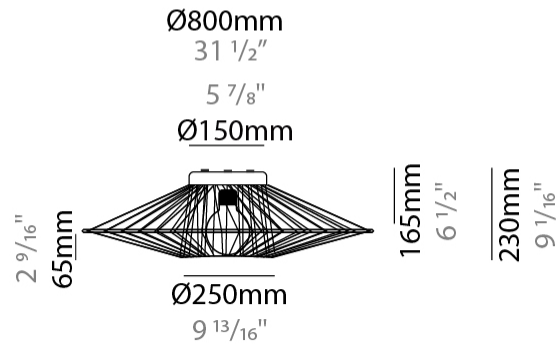

BIMBA SURFACE

D112043-

base number Finish
Options

PROJECT
TYPE
SPECIFIER
QUANTITY
DATE

1. To build a product code in our configurator select the specify button on the base model # product page
2. To build a manual product code on this datasheet choose from the options listed below in blue font and add the suffix to the base model #

GENERAL

Series: Bimba
Brand: Ole
Division: Design
Mounting Type: Surface
Mounting Location: Ceiling
Subcategory: Ambient

PHYSICAL

Shape: Abstract
Diameter (mm): 800
Diameter (in): 31 1/2
Height (mm): 230
Height (in): 9 1/16
Light Distribution: Omnidirectional
Weight (kg): 5.1
Weight (lbs): 11.24
Diffuser: PMMA - Opal
Fixture Finish: BEI / BLK / BLU / COG / DGN / GRY / MRN / MOC / MUS / OLV / SIL / STN / TER / WHI
Holder Finish: Matte Black
Fixture Material: Fabric Cord / Metal
Cable Details: 2000mm Cable
Upon Request: Other fabric cord colors available upon request (see downloadable finish chart)

ELECTRICAL

Number of Lamps: 1
Lamp Type: LED Retrofit
Lamp Shape: A19
Bulb Included: Bulb Not Included
Max. Wattage Per Lamp (W): 15
Lamp Base: E26
Input Voltage (V): 120
Upon Request: 277Vac / GU24

LED

OPTICAL

RATINGS AND CERTIFICATIONS

Certified By: Certified for North American Standards
IP rating: IP20