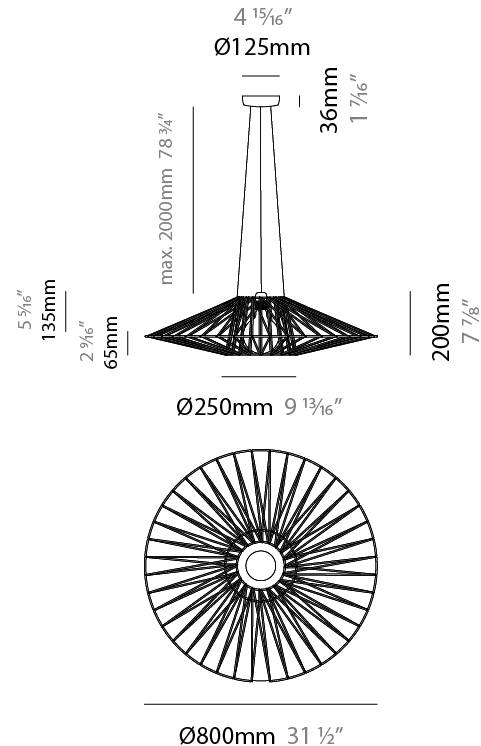

PROJECT	_____
TYPE	_____
SPECIFIER	_____
QUANTITY	_____
DATE	_____

BIMBA SUSPENSION

D111113-

base number   Finish
Options

1. To build a product code in our configurator select the specify button on the base model # product page
2. To build a manual product code on this datasheet choose from the options listed below in blue font and add the suffix to the base model #

GENERAL

Series: Bimba
Brand: Ole
Division: Design
Mounting Type: Suspension
Mounting Location: Ceiling
Subcategory: Pendant

PHYSICAL

Shape: Abstract
Diameter (mm): 800
Diameter (in): 31 1/2
Height (mm): 200
Height (in): 7 7/8
Max. Overall Height (mm): 2200
Max. Overall Height (in): 8 5/8
Light Distribution: Omnidirectional
Weight (kg): 5.1
Weight (lbs): 11.24
Fixture Finish: BEI / BLK / BLU / COG / DGN / GRY / MRN / MOC / MUS / OLV / SIL / STN / TER / WHI
Holder Finish: Matte Black
Fixture Material: Fabric Cord / Metal
Cable Details: 2000mm Cable
Upon Request: Other fabric cord colors available upon request (see downloadable finish chart)

ELECTRICAL

Number of Lamps: 1
Lamp Type: LED Retrofit
Bulb Included: Bulb Not Included
Max. Wattage Per Lamp (W): 15
Lamp Base: E26
Input Voltage (V): 120
Upon Request: 277Vac / GU24

LED

OPTICAL

RATINGS AND CERTIFICATIONS

Certified By: Certified for North American Standards
IP rating: IP20