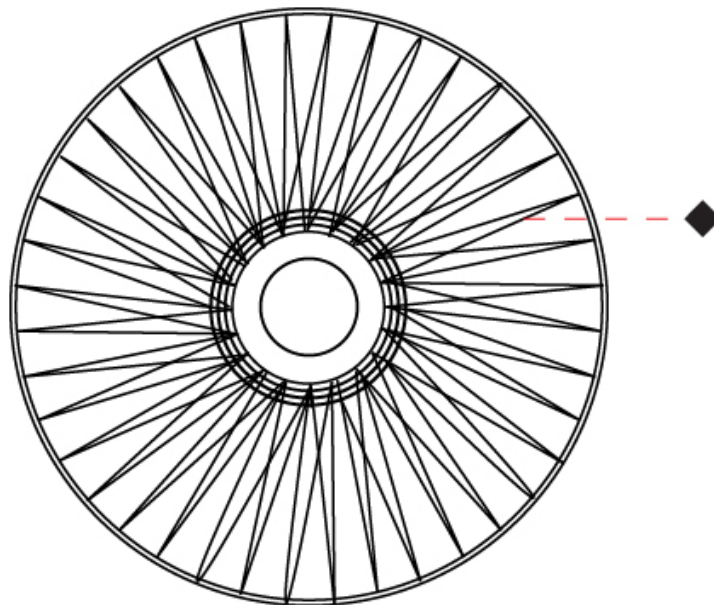

D112043-

PROJECT

TYPE

SPECIFIER

QUANTITY

DATE

D