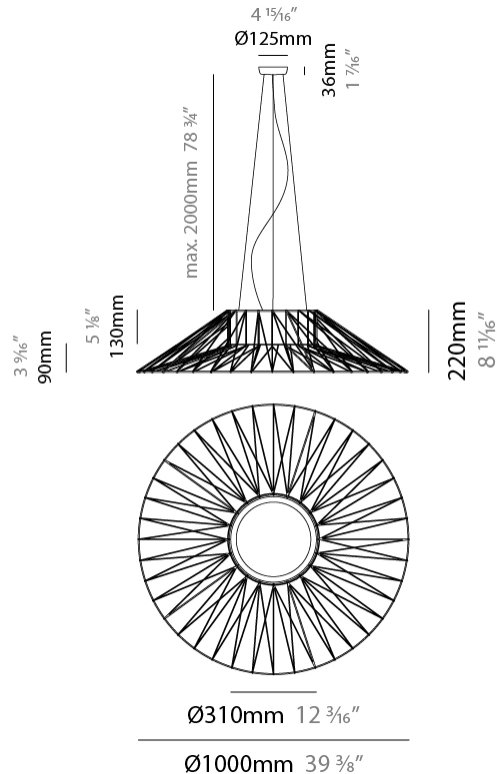

PROJECT	
TYPE	
SPECIFIER	
QUANTITY	
DATE	

BIMBA SUSPENSION

D111111-

base number Finish
Options

1. To build a product code in our configurator select the specify button on the base model # product page
2. To build a manual product code on this datasheet choose from the options listed below in blue font and add the suffix to the base model #

GENERAL

Series: Bimba
Brand: Ole
Division: Design
Mounting Type: Suspension
Mounting Location: Ceiling
Subcategory: Pendant

PHYSICAL

Shape: Dome
Diameter (mm): 1000
Diameter (in): 39 3/8
Height (mm): 220
Height (in): 8 11/16
Max. Overall Height (mm): 2220
Max. Overall Height (in): 87 3/8
Light Distribution: Omnidirectional
Weight (kg): 6.5
Weight (lbs): 14.33
Fixture Finish: BEI / BLK / BLU / COG / DGN / GRY / MRN / MOC / MUS / OLV / SIL / STN / TER / WHI
Holder Finish: Matte Black
Fixture Material: Fabric Cord / Metal
Cable Details: 2000mm Cable
Upon Request: Other fabric cord colors available upon request (see downloadable finish chart)

ELECTRICAL

Number of Lamps: 3
Lamp Type: LED Retrofit
Bulb Included: Bulb Not Included
Max. Wattage Per Lamp (W): 15
Lamp Base: E26
Input Voltage (V): 120
Upon Request: 277Vac / GU24

LED

OPTICAL

RATINGS AND CERTIFICATIONS

Certified By: Certified for North American Standards
IP rating: IP20