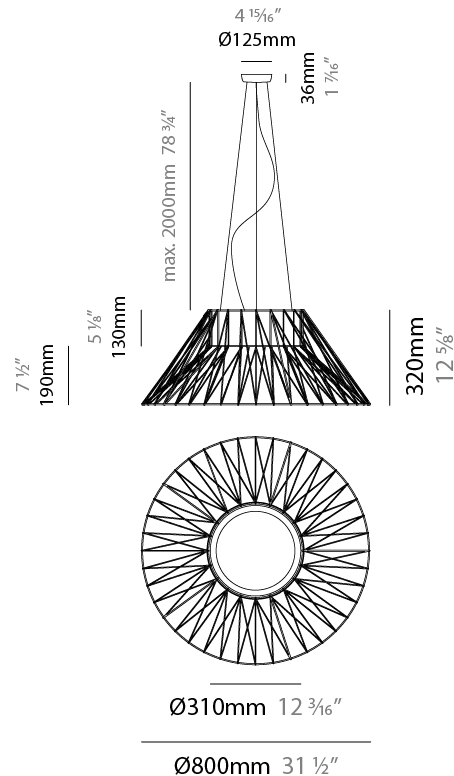

PROJECT	_____
TYPE	_____
SPECIFIER	_____
QUANTITY	_____
DATE	_____

BIMBA SUSPENSION

D111110-

base number   Finish
Options

1. To build a product code in our configurator select the specify button on the base model # product page
2. To build a manual product code on this datasheet choose from the options listed below in blue font and add the suffix to the base model #

GENERAL

Series: Bimba
Brand: Ole
Division: Design
Mounting Type: Suspension
Mounting Location: Ceiling
Subcategory: Pendant

PHYSICAL

Shape: Dome
Diameter (mm): 800
Diameter (in): 31 1/2
Height (mm): 320
Height (in): 12 5/8
Max. Overall Height (mm): 2320
Max. Overall Height (in): 91 5/16
Light Distribution: Omnidirectional
Weight (kg): 6.1
Weight (lbs): 13.45
Fixture Finish: BEI / BLK / BLU / COG / DGN / GRY / MRN / MOC / MUS / OLV / SIL / STN / TER / WHI
Holder Finish: Matte Black
Fixture Material: Fabric Cord / Metal
Cable Details: 2000mm Cable
Upon Request: Other fabric cord colors available upon request (see downloadable finish chart)

ELECTRICAL

Number of Lamps: 3
Lamp Type: LED Retrofit
Bulb Included: Bulb Not Included
Max. Wattage Per Lamp (W): 15
Lamp Base: E26
Input Voltage (V): 120
Upon Request: 277Vac / GU24

LED

OPTICAL

RATINGS AND CERTIFICATIONS

Certified By: Certified for North American Standards
IP rating: IP20