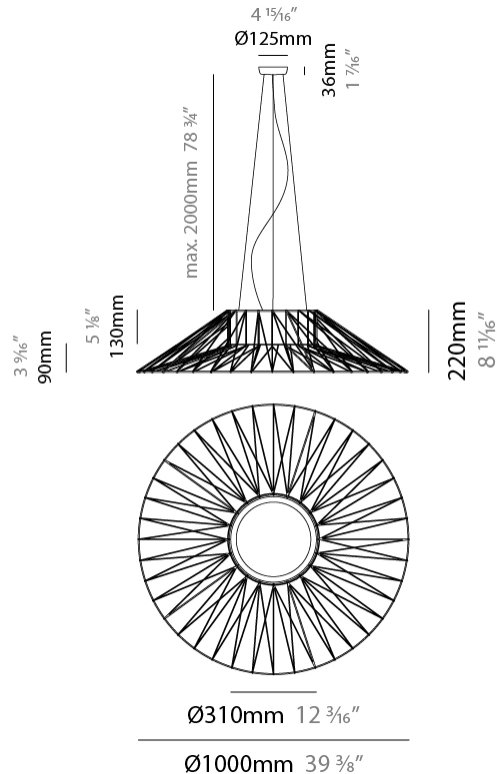

PROJECT	_____
TYPE	_____
SPECIFIER	_____
QUANTITY	_____
DATE	_____

BIMBA SUSPENSION

D111111-

base number   Finish
Options

1. To build a product code in our configurator select the specify button on the base model # product page
2. To build a manual product code on this datasheet choose from the options listed below in blue font and add the suffix to the base model #

GENERAL

Series: Bimba
Brand: Ole
Division: Design
Mounting Type: Suspension
Mounting Location: Ceiling
Subcategory: Pendant

PHYSICAL

Shape: Dome
Diameter (mm): 1000
Diameter (in): 39 3/8
Height (mm): 220
Height (in): 8 11/16
Max. Overall Height (mm): 2220
Max. Overall Height (in): 87 3/8
Light Distribution: Omnidirectional
Weight (kg): 6.5
Weight (lbs): 14.33
Fixture Finish: BEI / BLK / BLU / COG / DGN / GRY / MRN / MOC / MUS / OLV / SIL / STN / TER / WHI
Holder Finish: Matte Black
Fixture Material: Fabric Cord / Metal
Cable Details: 2000mm Cable
Upon Request: Other fabric cord colors available upon request (see downloadable finish chart)

ELECTRICAL

Number of Lamps: 3
Lamp Type: LED Retrofit
Bulb Included: Bulb Not Included
Max. Wattage Per Lamp (W): 15
Lamp Base: E26
Input Voltage (V): 120
Upon Request: 277Vac / GU24

LED

OPTICAL

RATINGS AND CERTIFICATIONS

Certified By: Certified for North American Standards
IP rating: IP20