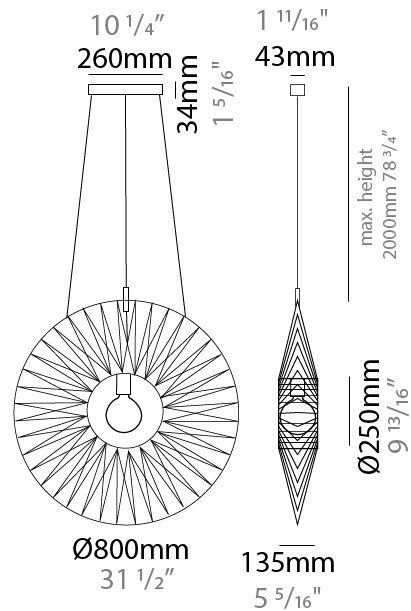

PROJECT	
TYPE	
SPECIFIER	
QUANTITY	
DATE	

BIMBA SUSPENSION

D111108-

base number   Finish
Options

1. To build a product code in our configurator select the specify button on the base model # product page
2. To build a manual product code on this datasheet choose from the options listed below in blue font and add the suffix to the base model #

GENERAL

Series: Bimba
Partner: Ole
Division: Design
Installation: Suspension
Product Type: Pendant
Mounting Location: Ceiling

PHYSICAL

Shape: Round
Diameter (mm): 800
Diameter (in): 31 1/2
Width (mm): 135
Width (in): 5 5/16
Height (mm): 800
Height (in): 31 1/2
Max. Overall Height (mm): 2800
Max. Overall Height (in): 110 1/4
Weight (kg): 5
Weight (lbs): 11.02
Fixture Finish: BEI / BLK / BLU / COG / DGN / GRY / MRN / MOC / MUS / OLV / SIL / STN / TER / WHI
Holder Finish: MBK
Fixture Material: Fabric Cord / Metal
Primary Material: Fabric - Recycled
Cable Details: 2000mm Cable
Upon Request: Other fabric cord colors available upon request (see downloadable finish chart) Matte White Holder

ELECTRICAL

Number of Lamps: 1
Lamp Type: LED Retrofit
Bulb Included: Bulb Not Included
Max. Wattage Per Lamp (W): 20
Lamp Base: E26
Input Voltage (V): 120
Upon Request: 277Vac / GU24

LED

OPTICAL

RATINGS AND CERTIFICATIONS

Certified By: Certified for North American Standards
IP rating: IP20