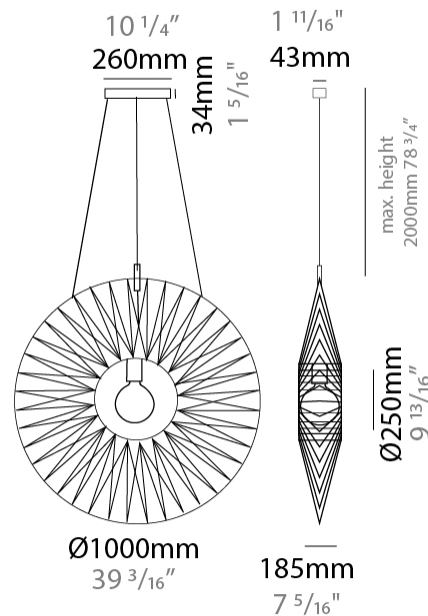

PROJECT	
TYPE	
SPECIFIER	
QUANTITY	
DATE	

BIMBA SUSPENSION

D111109-

base number Finish
Options

1. To build a product code in our configurator select the specify button on the base model # product page
2. To build a manual product code on this datasheet choose from the options listed below in blue font and add the suffix to the base model #

GENERAL

Series: Bimba
Partner: Ole
Division: Design
Installation: Suspension
Product Type: Pendant
Mounting Location: Ceiling

PHYSICAL

Shape: Round
Diameter (mm): 1000
Diameter (in): 39 3/8
Width (mm): 185
Width (in): 7 5/16
Height (mm): 1000
Height (in): 39 3/8
Max. Overall Height (mm): 3000
Max. Overall Height (in): 118 1/8
Weight (kg): 6
Weight (lbs): 13.23
Fixture Finish: BEI / BLK / BLU / COG / DGN / GRY / MRN / MOC / MUS / OLV / SIL / STN / TER / WHI
Holder Finish: Matte Black
Fixture Material: Fabric Cord / Metal
Primary Material: Fabric - Recycled
Cable Details: 2000mm Cable
Upon Request: Other fabric cord colors available upon request (see downloadable finish chart)

ELECTRICAL

Number of Lamps: 1
Lamp Type: LED Retrofit
Bulb Included: Bulb Not Included
Max. Wattage Per Lamp (W): 20
Lamp Base: E26
Input Voltage (V): 120
Upon Request: 277Vac / GU24

LED

OPTICAL

RATINGS AND CERTIFICATIONS

Certified By: Certified for North American Standards
IP rating: IP20