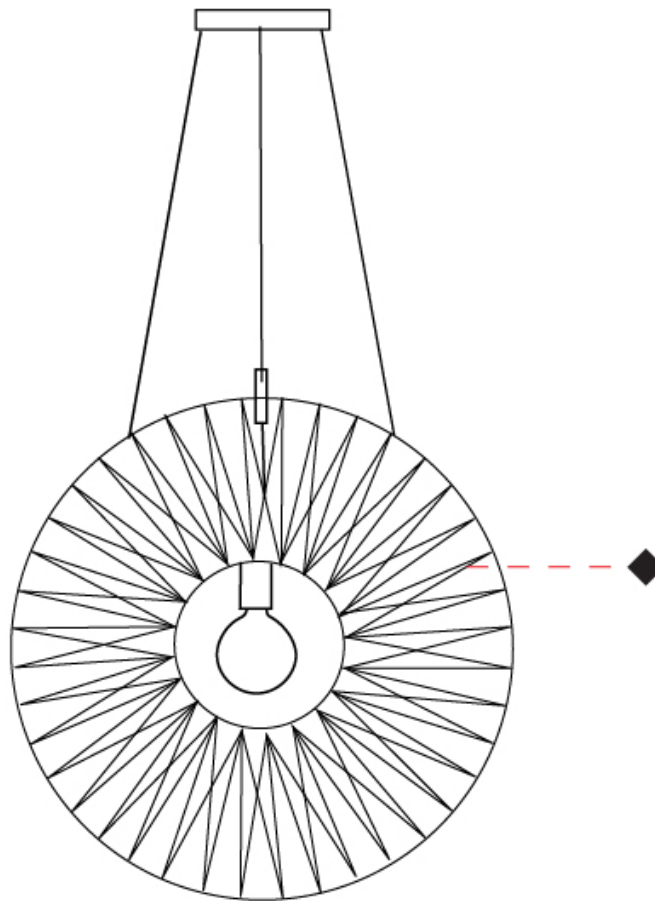

BIMBA SUSPENSION

D111109-

PROJECT

TYPE

SPECIFIER

QUANTITY

DATE

D