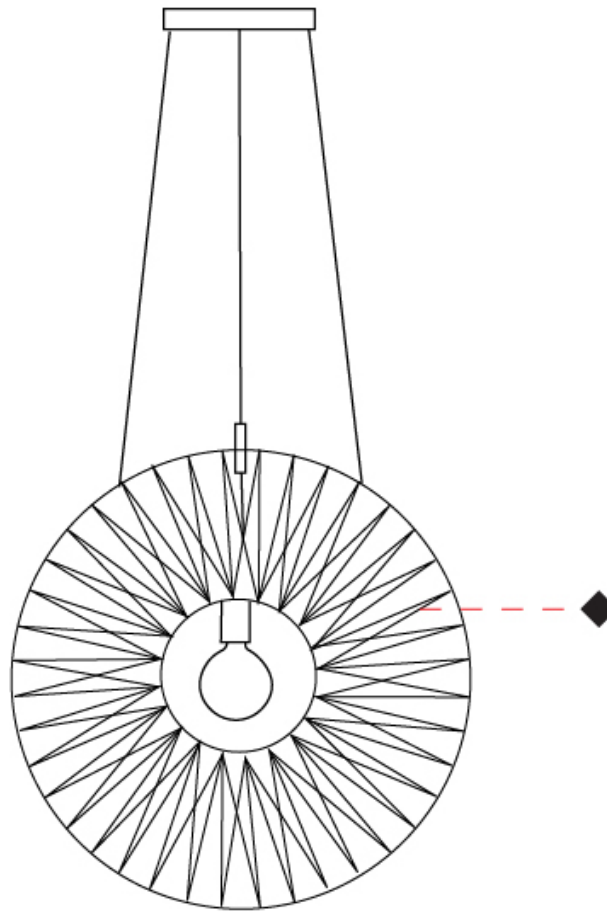

D111108-

PROJECT _____

TYPE _____

SPECIFIER _____

QUANTITY _____

DATE _____

D