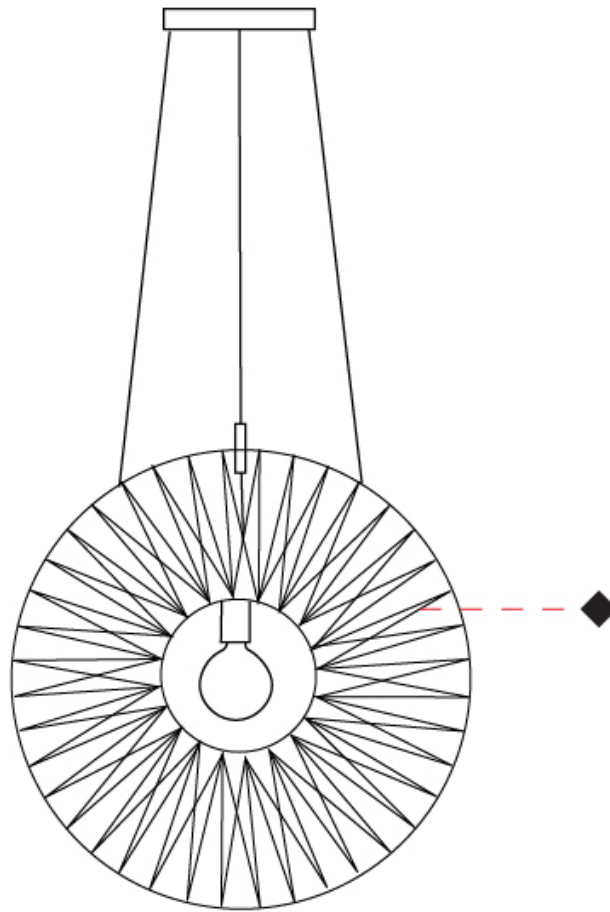

D111108-

PROJECT	_____
TYPE	_____
SPECIFIER	_____
QUANTITY	_____
DATE	_____

D