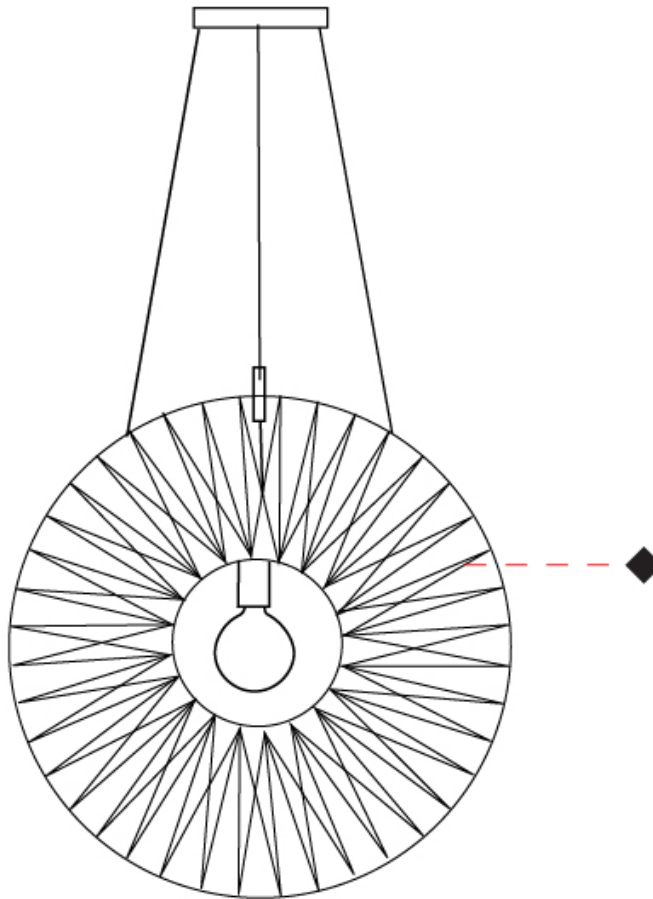

D111109-

PROJECT _____

TYPE _____

SPECIFIER _____

QUANTITY _____

DATE _____

D