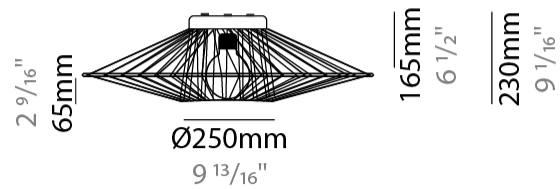

GENERAL

Series: Bimba
 Brand: Ole
 Division: Design
 Mounting Type: Surface
 Mounting Location: Ceiling
 Subcategory: Ambient

PHYSICAL

Shape: Abstract
 Diameter (mm): 600
 Diameter (in): 23 5/8
 Height (mm): 180
 Height (in): 7 1/8
 Light Distribution: Omnidirectional
 Weight (kg): 4
 Weight (lbs): 8.82
 Diffuser: PMMA - Opal
 Fixture Finish: BEI / BLK / BLU / COG / DGN / GRY / MRN / MOC / MUS / OLV / SIL / STN / TER / WHI
 Holder Finish: Matte Black
 Fixture Material: Fabric Cord / Metal
 Cable Details: 2000mm Cable
 Upon Request: Other fabric cord colors available upon request (see downloadable finish chart)

GENERAL

Series: Bimba
 Brand: Ole
 Division: Design
 Mounting Type: Surface
 Mounting Location: Ceiling
 Subcategory: Ambient

PHYSICAL

Shape: Abstract
 Diameter (mm): 800
 Diameter (in): 31 1/2
 Height (mm): 230
 Height (in): 9 1/16
 Light Distribution: Omnidirectional
 Weight (kg): 5.1
 Weight (lbs): 11.24
 Diffuser: PMMA - Opal
 Fixture Finish: BEI / BLK / BLU / COG / DGN / GRY / MRN / MOC / MUS / OLV / SIL / STN / TER / WHI
 Holder Finish: Matte Black
 Fixture Material: Fabric Cord / Metal
 Cable Details: 2000mm Cable
 Upon Request: Other fabric cord colors available upon request (see downloadable finish chart)

LED

OPTICAL

RATINGS AND CERTIFICATIONS

Certified By: Certified for North American Standards
 IP rating: IP20

Ø800mm
31 1/2"

5 7/8"

Ø150mm

2 9/16"
65mm