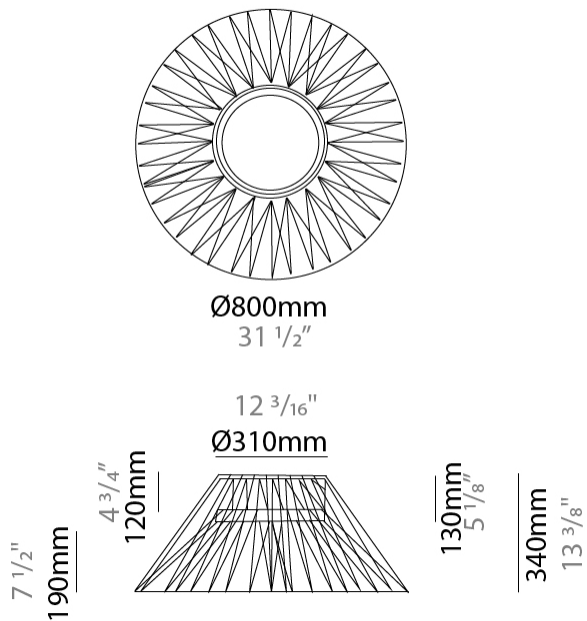

BIMBA SURFACE

D112044-

base number _____
Finish Options _____

1. To build a product code in our configurator select the specify button on the base model # product page
2. To build a manual product code on this datasheet choose from the options listed below in blue font and add the suffix to the base model #

GENERAL

Series: Bimba
Brand: Ole
Division: Design
Mounting Type: Surface
Mounting Location: Ceiling
Subcategory: Ambient

PHYSICAL

Shape: Abstract
Diameter (mm): 800
Diameter (in): 31 1/2
Height (mm): 340
Height (in): 13 3/8
Light Distribution: Omnidirectional
Weight (kg): 5.6
Weight (lbs): 12.35
Diffuser: PMMA - Opal
Fixture Finish: BEI / BLK / BLU / COG / DGN / GRY / MRN / MOC / MUS / OLV / SIL / STN / TER / WHI
Holder Finish: Matte Black
Fixture Material: Fabric Cord / Metal
Cable Details: 2000mm Cable

ELECTRICAL

Number of Lamps: 3
Lamp Type: LED Retrofit
Lamp Shape: A19
Bulb Included: Bulb Not Included
Max. Wattage Per Lamp (W): 15
Lamp Base: E26
Input Voltage (V): 120
Upon Request: 277Vac / GU24

LED

OPTICAL

RATINGS AND CERTIFICATIONS

Certified By: Certified for North American Standards
IP rating: IP20