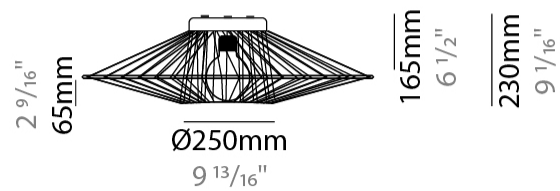

GENERAL

Series: Bimba
 Brand: Ole
 Division: Design
 Mounting Type: Surface
 Mounting Location: Ceiling
 Subcategory: Ambient

PHYSICAL

Shape: Abstract
 Diameter (mm): 600
 Diameter (in): 23 5/8
 Height (mm): 180
 Height (in): 7 1/8
 Light Distribution: Omnidirectional
 Weight (kg): 4
 Weight (lbs): 8.82
 Diffuser: PMMA - Opal
 Fixture Finish: BEI / BLK / BLU / COG / DGN / GRY / MRN / MOC / MUS / OLV / SIL / STN / TER / WHI
 Holder Finish: Matte Black
 Fixture Material: Fabric Cord / Metal
 Cable Details: 2000mm Cable
 Upon Request: Other fabric cord colors available upon request (see downloadable finish chart)

GENERAL

Series: Bimba
 Brand: Ole
 Division: Design
 Mounting Type: Surface
 Mounting Location: Ceiling
 Subcategory: Ambient

PHYSICAL

Shape: Abstract
 Diameter (mm): 800
 Diameter (in): 31 1/2
 Height (mm): 230
 Height (in): 9 1/16
 Light Distribution: Omnidirectional
 Weight (kg): 5.1
 Weight (lbs): 11.24
 Diffuser: PMMA - Opal
 Fixture Finish: BEI / BLK / BLU / COG / DGN / GRY / MRN / MOC / MUS / OLV / SIL / STN / TER / WHI
 Holder Finish: Matte Black
 Fixture Material: Fabric Cord / Metal
 Cable Details: 2000mm Cable
 Upon Request: Other fabric cord colors available upon request (see downloadable finish chart)

LED

OPTICAL

RATINGS AND CERTIFICATIONS

Certified By: Certified for North American Standards
 IP rating: IP20

Ø800mm
31 1/2"

5 7/8"

Ø150mm

2 9/16"
65mm