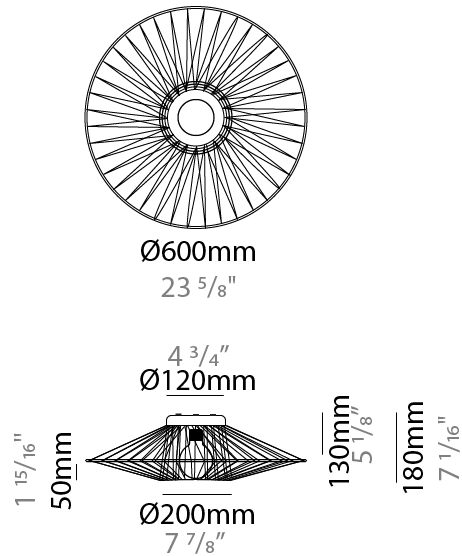

BIMBA SURFACE

D112042-

base number _____
Finish Options _____

1. To build a product code in our configurator select the specify button on the base model # product page
2. To build a manual product code on this datasheet choose from the options listed below in blue font and add the suffix to the base model #

GENERAL

Series: Bimba
Brand: Ole
Division: Design
Mounting Type: Surface
Mounting Location: Ceiling
Subcategory: Ambient

PHYSICAL

Shape: Abstract
Diameter (mm): 600
Diameter (in): 23 5/8
Height (mm): 180
Height (in): 7 1/8
Light Distribution: Omnidirectional
Weight (kg): 4
Weight (lbs): 8.82
Diffuser: PMMA - Opal
Fixture Finish: BEI / BLK / BLU / COG / DGN / GRY / MRN / MOC / MUS / OLV / SIL / STN / TER / WHI
Holder Finish: Matte Black
Fixture Material: Fabric Cord / Metal
Cable Details: 2000mm Cable
Upon Request: Other fabric cord colors available upon request (see downloadable finish chart)

ELECTRICAL

Number of Lamps: 1
Lamp Type: LED Retrofit
Lamp Shape: A19
Bulb Included: Bulb Not Included
Max. Wattage Per Lamp (W): 15
Lamp Base: E26
Input Voltage (V): 120
Upon Request: 277Vac / GU24

LED

OPTICAL

RATINGS AND CERTIFICATIONS

Certified By: Certified for North American Standards
IP rating: IP20