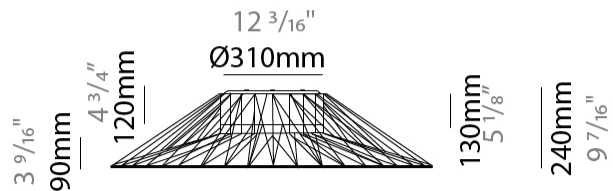

GENERAL

Series: Bimba
 Brand: Ole
 Division: Design
 Mounting Type: Surface
 Mounting Location: Ceiling
 Subcategory: Ambient

PHYSICAL

Shape: Abstract
 Diameter (mm): 600
 Diameter (in): 23 5/8
 Height (mm): 180
 Height (in): 7 1/8
 Light Distribution: Omnidirectional
 Weight (kg): 4
 Weight (lbs): 8.82
 Diffuser: PMMA - Opal
 Fixture Finish: BEI / BLK / BLU / COG / DGN / GRY / MRN / MOC / MUS / OLV / SIL / STN / TER / WHI
 Holder Finish: Matte Black
 Fixture Material: Fabric Cord / Metal
 Cable Details: 2000mm Cable
 Upon Request: Other fabric cord colors available upon request (see downloadable finish chart)

GENERAL

Series: Bimba
 Brand: Ole
 Division: Design
 Mounting Type: Surface
 Mounting Location: Ceiling
 Subcategory: Ambient

PHYSICAL

Shape: Abstract
 Diameter (mm): 1000
 Diameter (in): 39 3/8
 Height (mm): 240
 Height (in): 9 7/16
 Light Distribution: Omnidirectional
 Weight (kg): 6
 Weight (lbs): 13.23
 Diffuser: PMMA - Opal
 Fixture Finish: BEI / BLK / BLU / COG / DGN / GRY / MRN / MOC / MUS / OLV / SIL / STN / TER / WHI
 Holder Finish: Matte Black
 Fixture Material: Fabric Cord / Metal
 Cable Details: 2000mm Cable
 Upon Request: Other fabric cord colors available upon request (see downloadable finish chart)

LED

OPTICAL

RATINGS AND CERTIFICATIONS

Certified By: Certified for North American Standards
 IP rating: IP20

Ø1000mm
 39 3/16"

D112045-

PROJECT

TYPE