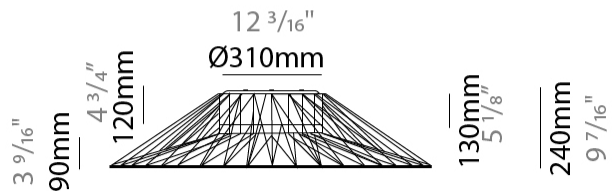

BIMBA SURFACE

D112045-

base number _____
Finish _____
Options _____

1. To build a product code in our configurator select the specify button on the base model # product page
2. To build a manual product code on this datasheet choose from the options listed below in blue font and add the suffix to the base model #

GENERAL

Series: Bimba
Brand: Ole
Division: Design
Mounting Type: Surface
Mounting Location: Ceiling
Subcategory: Ambient

PHYSICAL

Shape: Abstract
Diameter (mm): 1000
Diameter (in): 39 3/8
Height (mm): 240
Height (in): 9 7/16
Light Distribution: Omnidirectional
Weight (kg): 6
Weight (lbs): 13.23
Diffuser: PMMA - Opal
Fixture Finish: BEI / BLK / BLU / COG / DGN / GRY / MRN / MOC / MUS / OLV / SIL / STN / TER / WHI
Holder Finish: Matte Black
Fixture Material: Fabric Cord / Metal
Cable Details: 2000mm Cable
Upon Request: Other fabric cord colors available upon request (see downloadable finish chart)

ELECTRICAL

Number of Lamps: 3
Lamp Type: LED Retrofit
Lamp Shape: A19
Bulb Included: Bulb Not Included
Max. Wattage Per Lamp (W): 15
Lamp Base: E26
Input Voltage (V): 120
Upon Request: 277Vac / GU24

LED

OPTICAL

RATINGS AND CERTIFICATIONS

Certified By: Certified for North American Standards
IP rating: IP20

Ø1000mm
39 3/16"