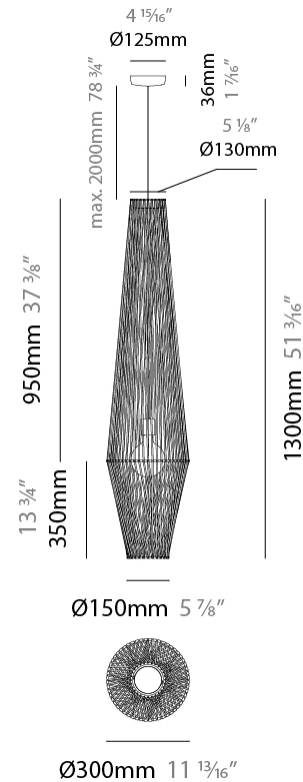

PROJECT
TYPE
SPECIFIER
QUANTITY
DATE

BIMBA SUSPENSION

D111115-

base number Finish
Options

1. To build a product code in our configurator select the specify button on the base model # product page
2. To build a manual product code on this datasheet choose from the options listed below in blue font and add the suffix to the base model #

GENERAL

Series: Bimba
Partner: Ole
Division: Design
Installation: Suspension
Product Type: Pendant
Mounting Location: Ceiling

PHYSICAL

Shape: Abstract
Diameter (mm): 300
Diameter (in): 11 13/16
Height (mm): 1300
Height (in): 51 3/16
Max. Overall Height (mm): 3300
Max. Overall Height (in): 129 15/16
Weight (kg): 5
Weight (lbs): 11.02
Fixture Finish: BEI / BLK / BLU / COG / DGN / GRY / MRN / MOC / MUS / OLV / SIL / STN / TER / WHI
Holder Finish: Matte Black
Fixture Material: Fabric Cord / Metal
Primary Material: Fabric - Recycled
Cable Details: 2000mm Cable
Upon Request: Other fabric cord colors available upon request (see downloadable finish chart)

ELECTRICAL

Number of Lamps: 1
Lamp Type: LED Retrofit
Bulb Included: Bulb Not Included
Max. Wattage Per Lamp (W): 15
Lamp Base: E26
Input Voltage (V): 120
Upon Request: 277Vac / GU24

LED

OPTICAL

RATINGS AND CERTIFICATIONS

Certified By: Certified for North American Standards
IP rating: IP20