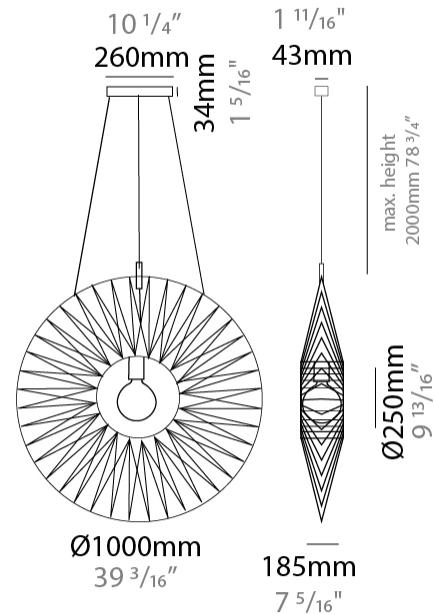

PROJECT	_____
TYPE	_____
SPECIFIER	_____
QUANTITY	_____
DATE	_____

BIMBA SUSPENSION

D111109-

base number   Finish
Options

1. To build a product code in our configurator select the specify button on the base model # product page
2. To build a manual product code on this datasheet choose from the options listed below in blue font and add the suffix to the base model #

GENERAL

Series: Bimba
Partner: Ole
Division: Design
Installation: Suspension
Product Type: Pendant
Mounting Location: Ceiling

PHYSICAL

Shape: Round
Diameter (mm): 1000
Diameter (in): 39 3/8
Width (mm): 185
Width (in): 7 5/16
Height (mm): 1000
Height (in): 39 3/8
Max. Overall Height (mm): 3000
Max. Overall Height (in): 118 1/8
Weight (kg): 6
Weight (lbs): 13.23
Fixture Finish: BEI / BLK / BLU / COG / DGN / GRY / MRN / MOC / MUS / OLV / SIL / STN / TER / WHI
Holder Finish: Matte Black
Fixture Material: Fabric Cord / Metal
Primary Material: Fabric - Recycled
Cable Details: 2000mm Cable
Upon Request: Other fabric cord colors available upon request (see downloadable finish chart)

ELECTRICAL

Number of Lamps: 1
Lamp Type: LED Retrofit
Bulb Included: Bulb Not Included
Max. Wattage Per Lamp (W): 20
Lamp Base: E26
Input Voltage (V): 120
Upon Request: 277Vac / GU24

LED

OPTICAL

RATINGS AND CERTIFICATIONS

Certified By: Certified for North American Standards
IP rating: IP20