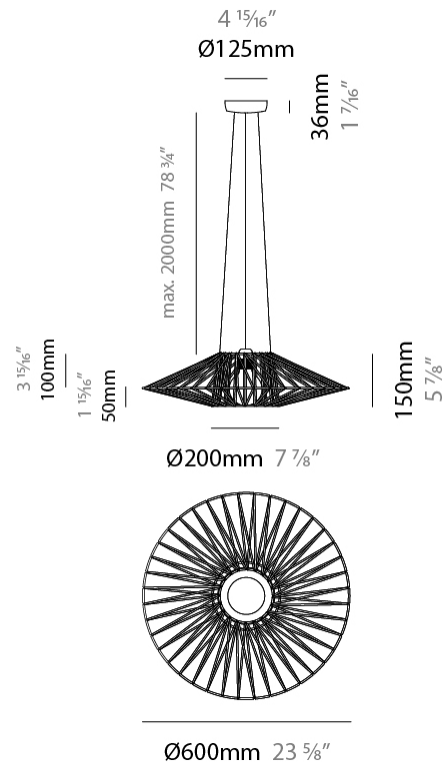

PROJECT	
TYPE	
SPECIFIER	
QUANTITY	
DATE	

BIMBA SUSPENSION

D111112-

base number Finish
Options

1. To build a product code in our configurator select the specify button on the base model # product page
2. To build a manual product code on this datasheet choose from the options listed below in blue font and add the suffix to the base model #

GENERAL

Series: Bimba
Partner: Ole
Division: Design
Installation: Suspension
Product Type: Pendant
Mounting Location: Ceiling

PHYSICAL

Shape: Abstract
Diameter (mm): 600
Diameter (in): 23 5/8
Height (mm): 150
Height (in): 5 7/8
Max. Overall Height (mm): 2150
Max. Overall Height (in): 84 5/8
Weight (kg): 4.2
Weight (lbs): 9.26
Fixture Finish: BEI / BLK / BLU / COG / DGN / GRY / MRN / MOC / MUS / OLV / SIL / STN / TER / WHI
Holder Finish: Matte Black
Fixture Material: Fabric Cord / Metal
Primary Material: Fabric - Recycled
Cable Details: 2000mm Cable
Upon Request: Other fabric cord colors available upon request (see downloadable finish chart)

ELECTRICAL

Number of Lamps: 1
Lamp Type: LED Retrofit
Bulb Included: Bulb Not Included
Max. Wattage Per Lamp (W): 15
Lamp Base: E26
Input Voltage (V): 120
Upon Request: 277Vac / GU24

LED

OPTICAL

RATINGS AND CERTIFICATIONS

Certified By: Certified for North American Standards
IP rating: IP20