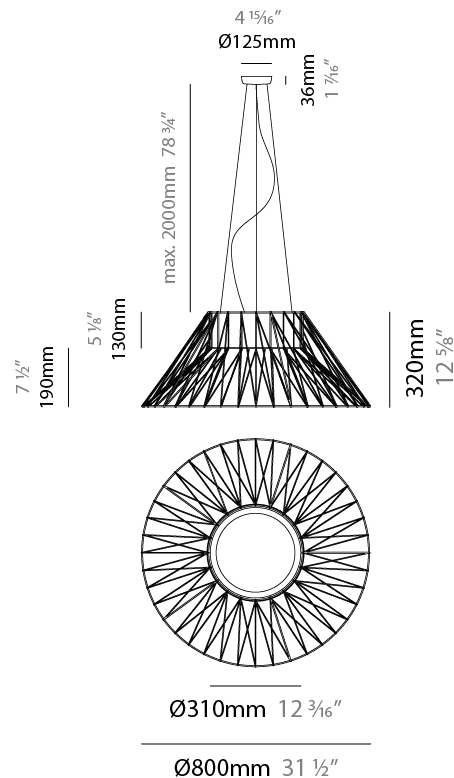

PROJECT	
TYPE	
SPECIFIER	
QUANTITY	
DATE	

BIMBA SUSPENSION

D111110-

base number Finish
Options

1. To build a product code in our configurator select the specify button on the base model # product page
2. To build a manual product code on this datasheet choose from the options listed below in blue font and add the suffix to the base model #

GENERAL

Series: Bimba
Brand: Ole
Division: Design
Mounting Type: Suspension
Mounting Location: Ceiling
Subcategory: Pendant

PHYSICAL

Shape: Dome
Diameter (mm): 800
Diameter (in): 31 1/2
Height (mm): 320
Height (in): 12 5/8
Max. Overall Height (mm): 2320
Max. Overall Height (in): 91 5/16
Light Distribution: Omnidirectional
Weight (kg): 6.1
Weight (lbs): 13.45
Fixture Finish: BEI / BLK / BLU / COG / DGN / GRY / MRN / MOC / MUS / OLV / SIL / STN / TER / WHI
Holder Finish: Matte Black
Fixture Material: Fabric Cord / Metal
Cable Details: 2000mm Cable
Upon Request: Other fabric cord colors available upon request (see downloadable finish chart)

ELECTRICAL

Number of Lamps: 3
Lamp Type: LED Retrofit
Bulb Included: Bulb Not Included
Max. Wattage Per Lamp (W): 15
Lamp Base: E26
Input Voltage (V): 120
Upon Request: 277Vac / GU24

LED

OPTICAL

RATINGS AND CERTIFICATIONS

Certified By: Certified for North American Standards
IP rating: IP20