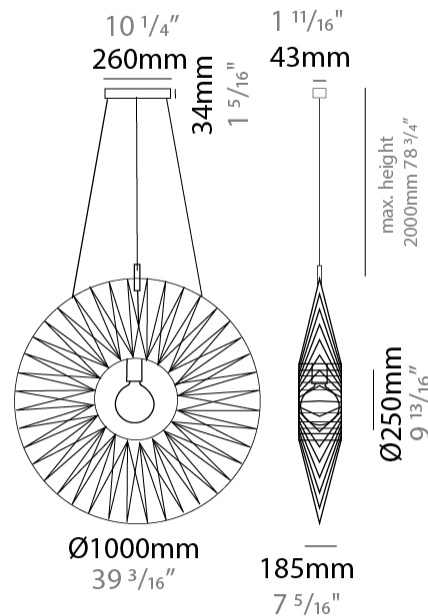

PROJECT	_____
TYPE	_____
SPECIFIER	_____
QUANTITY	_____
DATE	_____

BIMBA SUSPENSION

D111109-

base number   Finish
Options

1. To build a product code in our configurator select the specify button on the base model # product page
2. To build a manual product code on this datasheet choose from the options listed below in blue font and add the suffix to the base model #

GENERAL

Series: Bimba
Brand: Ole
Division: Design
Mounting Type: Suspension
Mounting Location: Ceiling
Subcategory: Pendant

PHYSICAL

Shape: Round
Diameter (mm): 1000
Diameter (in): 39 3/8
Width (mm): 185
Width (in): 7 5/16
Height (mm): 1000
Height (in): 39 3/8
Max. Overall Height (mm): 3000
Max. Overall Height (in): 118 1/8
Light Distribution: Omnidirectional
Weight (kg): 6
Weight (lbs): 13.23
Fixture Finish: BEI / BLK / BLU / COG / DGN / GRY / MRN / MOC / MUS / OLV / SIL / STN / TER / WHI
Holder Finish: Matte Black
Fixture Material: Fabric Cord / Metal
Cable Details: 2000mm Cable
Upon Request: Other fabric cord colors available upon request (see downloadable finish chart)

ELECTRICAL

Number of Lamps: 1
Lamp Type: LED Retrofit
Bulb Included: Bulb Not Included
Max. Wattage Per Lamp (W): 20
Lamp Base: E26
Input Voltage (V): 120
Upon Request: 277Vac / GU24

LED

OPTICAL

RATINGS AND CERTIFICATIONS

Certified By: Certified for North American Standards
IP rating: IP20