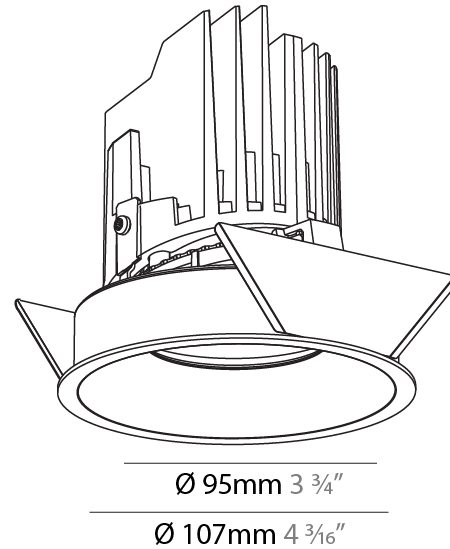

GENERAL

Series: Bioniq
 Subseries: Bioniq Round Semi Adjustable
 Brand: Prolicht
 Division: Architectural
 Mounting Type: Recessed
 Mounting Location: Ceiling
 Subcategory: Downlight

PHYSICAL

Shape: Round
 Diameter (mm): 107
 Diameter (in): 4 3/16
 Height (mm): 112
 Height (in): 4 7/16
 Ceiling Thickness (mm): 10 / 12.5 / 15
 Ceiling Thickness (in): 3/8 or 1/2 or 9/16
 Min. Recessing Depth (mm): 130
 Min. Recessing Depth (in): 5 1/8
 Light Distribution: Adjustable / Downlight
 Weight (kg): 0.488
 Weight (lbs): 1.08
 Fixture Finish: SSR / BKV / CWI / CRY / HAB / UFT / ITA / RUA / FTG / MYG / LOD / PUS / FRO / FUP / KIA / POP / BLS / SPG / MEY / GOH / GUM / CHC / COM / ABZ / JAG / OBR / MOS / ROR
 Fixture Material: Aluminum Die Cast
 Cut-out Measurements: 98mm / 3 7/8"

OPTICAL

Reflector°: 10
 Adjustability: Rotational 355°; Tilt 10°

RATINGS AND CERTIFICATIONS

Certified By: Certified for North American Standards
 IP rating: IP20

	98mm 3 7/8"	130mm 5 1/8"	10 15mm 3/8" 9/16"	10°	355°	