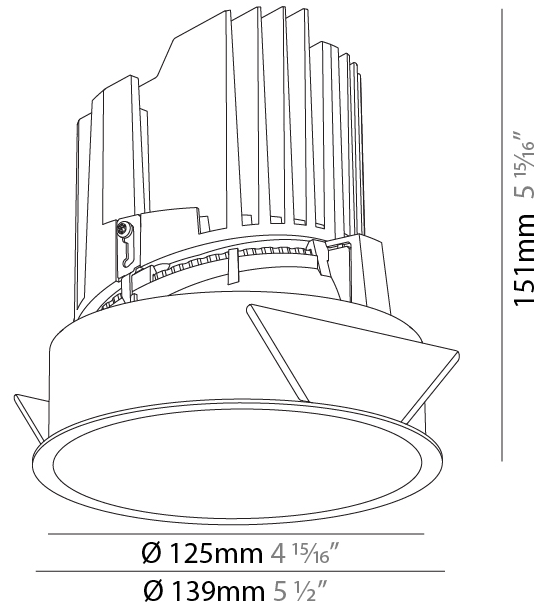

PHYSICAL

Shape: Round
Diameter (mm): 139
Diameter (in): 5 1/2
Height (mm): 151
Height (in): 5 15/16
Ceiling Thickness (mm): 10 / 12.5 / 15
Ceiling Thickness (in): 3/8 or 1/2 or 9/16
Min. Recessing Depth (mm): 170
Min. Recessing Depth (in): 6 11/16
Light Distribution: Downlight
Weight (kg): 0.946
Weight (lbs): 2.09
Fixture Finish: SSR / BKV / CWI / CRY / HAB / UFT / ITA / RUA / FTG / MYG / LOD / PUS / FRO / FUP / KIA / POP / BLS / SPG / MEY / GOH / GUM / CHC / COM / ABZ / JAG / OBR / MOS / ROR
Fixture Material: Aluminum Die Cast
Cut-out Measurements: 130mm / 5 1/8"

ELECTRICAL

Lamp Type: LED (Zhaga Standard)
Input Wattage (W): 13.2 / 16.5
Total Output Wattage (W): 12 / 14
Dimming: Tri-Mode (Non-Dimming and Phase Dimming (120Vac only) and 0-10V Dimming)
Driver Included: No
Driver Location: Recessed Housing
Driver Type: Constant Current - Universal
Driver Class: Class 2
Housing: See components
Input Voltage (V): 120 - 277
Constant Current (MA): 350

LED

Number of LEDs: 1
Color Temperature (°K): 2700 / 3000 / 3500 / 4000
Max. Delivered Lumen (lm): 810 / 900 / 970 / 990
Nominal Lumen (lm): 960 / 1070 / 1156 / 1180
CRI: >90 CRI
Efficiency (%): 0.905
Lamp Life (hrs): 50000

OPTICAL

Reflector°: 10

RATINGS AND CERTIFICATIONS

Certified By: Certified for North American Standards
IP rating: IP54