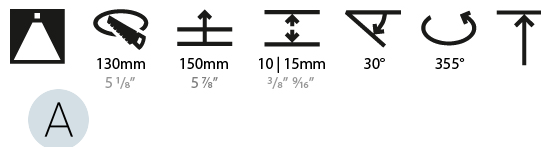

PHYSICAL

Shape: Round
Diameter (mm): 139
Diameter (in): 5 1/2
Height (mm): 137
Height (in): 5 3/8
Ceiling Thickness (mm): 10 / 12.5 / 15
Ceiling Thickness (in): 3/8 or 1/2 or 9/16
Min. Recessing Depth (mm): 150
Min. Recessing Depth (in): 5 7/8
Light Distribution: Adjustable / Downlight
Weight (kg): 0.849
Weight (lbs): 1.87
Fixture Finish: SSR / BKV / CWI / CRY / HAB / UFT / ITA / RUA / FTG / MYG / LOD / PUS / FRO / FUP / KIA / POP / BLS / SPG / MEY / GOH / GUM / CHC / COM / ABZ / JAG / OBR / MOS / ROR
Fixture Material: Aluminum Die Cast
Cut-out Measurements: 130mm / 5 1/8"

ELECTRICAL

Lamp Type: LED (Zhaga Standard)
Input Wattage (W): 13.2 / 16.5
Total Output Wattage (W): 12 / 14
Dimming: Tri-Mode (Non-Dimming and Phase Dimming (120Vac only) and 0-10V Dimming)
Driver Included: No
Driver Location: Recessed Housing
Driver Type: Constant Current - Universal
Driver Class: Class 2
Housing: See components
Input Voltage (V): 120 - 277
Constant Current (MA): 350

LED

Number of LEDs: 1
Color Temperature (°K): 2700 / 3000 / 3500 / 4000
Max. Delivered Lumen (lm): 810 / 900 / 970 / 990
Nominal Lumen (lm): 960 / 1070 / 1156 / 1180
CRI: >90 CRI
Efficiency (%): 0.905
Lamp Life (hrs): 50000

OPTICAL

Reflector°: 10
Adjustability: Rotational 355°; Tilt 30°

RATINGS AND CERTIFICATIONS

Certified By: Certified for North American Standards
IP rating: IP54