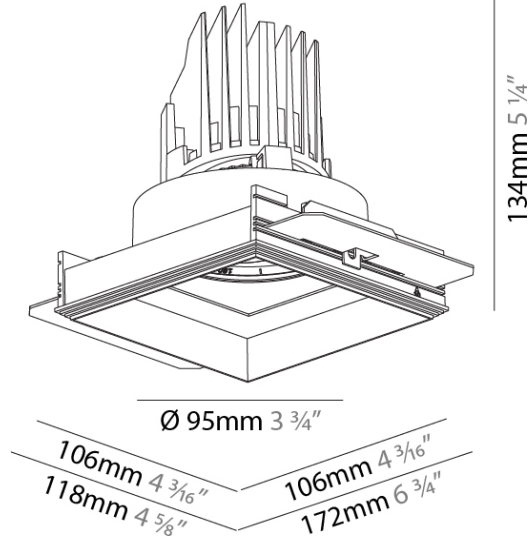

PHYSICAL

Shape: Square

Length (mm): 106

Length (in): 4 3/16

Width (mm): 106

Width (in): 4 3/16

Height (mm): 134

Height (in): 5 1/4

Ceiling Thickness (mm): 10 / 12.5 / 15 / 25

Ceiling Thickness (in): 3/8 or 1/2 or 9/16 or 1

Min. Recessing Depth (mm): 150

Min. Recessing Depth (in): 5 7/8

Light Distribution: Adjustable / Downlight

Weight (kg): 0.655

Weight (lbs): 1.44

Fixture Finish: SSR / BKV / CWI / CRY / HAB / UFT / ITA / RUA / FTG / MYG / LOD / PUS / FRO / FUP / KIA / POP / BLS / SPG / MEY / GOH / GUM / CHC / COM / ABZ / JAG / OBR / MOS / ROR

Fixture Material: Aluminum Die Cast

Cut-out Measurements: 120mm / 4 3/4" x 120mm / 4 3/4"

Upon Request: Unique Ceiling Thickness

ELECTRICAL

Lamp Type: LED (Zhaga Standard)

Input Wattage (W): 13.2 / 16.5

Total Output Wattage (W): 12.1 / 14.7

Dimming: Tri-Mode (Non-Dimming and Phase Dimming (120Vac only) and 0-10V Dimming)

Driver Included: No

Driver Location: Recessed Housing

Driver Type: Constant Current - Universal

Driver Class: Class 2

Housing: See components

Input Voltage (V): 120 - 277

Constant Current (MA): 350

LED

Number of LEDs: 1

Color Temperature (°K): 2700 / 3000 / 3500 / 4000

Max. Delivered Lumen (lm): 850 / 950 / 1019 / 1040

Nominal Lumen (lm): 960 / 1070 / 1156 / 1180

CRI: >90 CRI

Efficiency (%): 88.5

Lamp Life (hrs): 50000

Upon Request: RGB-W Tunable White Special Color Temperature Special LED

OPTICAL

Reflector: 10

Adjustability: Rotational 355°; Tilt 30°

Upon Request: Special Beam Angles