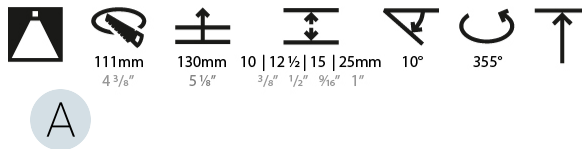

ELECTRICAL

Lamp Type: LED (Zhaga Standard)
Input Wattage (W): 13.2 / 16.5
Total Output Wattage (W): 12.1 / 14.7
Dimming: Tri-Mode (Non-Dimming and Phase Dimming (120Vac only) and 0-10V Dimming)
Driver Included: No
Driver Location: Recessed Housing
Driver Type: Constant Current - Universal
Driver Class: Class 2
Housing: See components
Input Voltage (V): 120 - 277
Constant Current (MA): 350

LED

Number of LEDs: 1
Color Temperature (°K): 2700 / 3000 / 3500 / 4000
Max. Delivered Lumen (lm): 850 / 950 / 1019 / 1040
Nominal Lumen (lm): 960 / 1070 / 1156 / 1180
CRI: >90 CRI
Efficiency (%): 88.5
Lamp Life (hrs): 50000
Upon Request: RGB-W Tunable White Special Color Temperature Special LED

OPTICAL

Reflector°: 10
Adjustability: Rotational 355°; Tilt 10°
Upon Request: Special Beam Angles

RATINGS AND CERTIFICATIONS

Zaneen Group Inc. © 2024, T 1800-388-3382, F 416-247-9319, www.zaneen.com
Certified By: Certified for North American Standards
Available for International specifications by adding "INT" at the end of the existing Model #. For assistance on 'custom' specifications, contact zteam@zaneen.com.
IP Rating: IP20
If a conflict occurs to supply the best product, we reserve the right to change specifications or materials without notice. The most recent specification sheets are found at zaneen.com