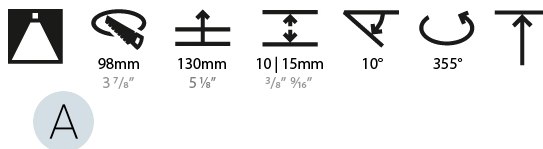

### RATINGS AND CERTIFICATIONS

Certified By: Certified for North American Standards  
 IP rating: IP54

112mm 4 7/16"

Ø 95mm 3 3/4"

Ø 107mm 4 3/16"