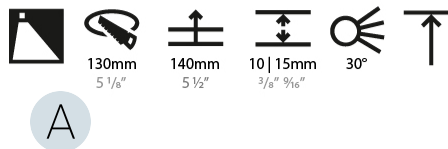

### PHYSICAL

Shape: Round  
 Diameter (mm): 139  
 Diameter (in): 5 1/2  
 Height (mm): 126  
 Height (in): 4 15/16  
 Ceiling Thickness (mm): 10 / 12.5 / 15  
 Ceiling Thickness (in): 3/8 or 1/2 or 9/16  
 Min. Recessing Depth (mm): 140  
 Min. Recessing Depth (in): 5 1/2  
 Light Distribution: Adjustable / Asymmetric  
 Weight (kg): 0.811  
 Weight (lbs): 1.79  
 Fixture Finish: SSR / BKV / CWI / CRY / HAB / UFT / ITA / RUA / FTG / MYG / LOD / PUS / FRO / FUP / KIA / POP / BLS / SPG / MEY / GOH / GUM / CHC / COM / ABZ / JAG / OBR / MOS / ROR  
 Fixture Material: Aluminum Die Cast  
 Cut-out Measurements: 130mm / 5 1/8"

### RATINGS AND CERTIFICATIONS

Certified By: Certified for North American Standards  
 IP rating: IP20

126mm 4 15/16"

Ø 125mm 4 15/16"

Ø 139mm 5 1/2"

### PHYSICAL

Shape: Round  
 Diameter (mm): 139  
 Diameter (in): 5 1/2  
 Height (mm): 126  
 Height (in): 4 15/16  
 Ceiling Thickness (mm): 10 / 12.5 / 15  
 Ceiling Thickness (in): 3/8 or 1/2 or 9/16  
 Min. Recessing Depth (mm): 140  
 Min. Recessing Depth (in): 5 1/2  
 Light Distribution: Adjustable / Downlight  
 Weight (kg): 0.86  
 Weight (lbs): 1.9  
 Fixture Finish: SSR / BKV / CWI / CRY / HAB / UFT / ITA / RUA / FTG / MYG / LOD / PUS / FRO / FUP / KIA / POP / BLS / SPG / MEY / GOH / GUM / CHC / COM / ABZ / JAG / OBR / MOS / ROR  
 Fixture Material: Aluminum Die Cast  
 Cut-out Measurements: 130mm / 5 1/8"