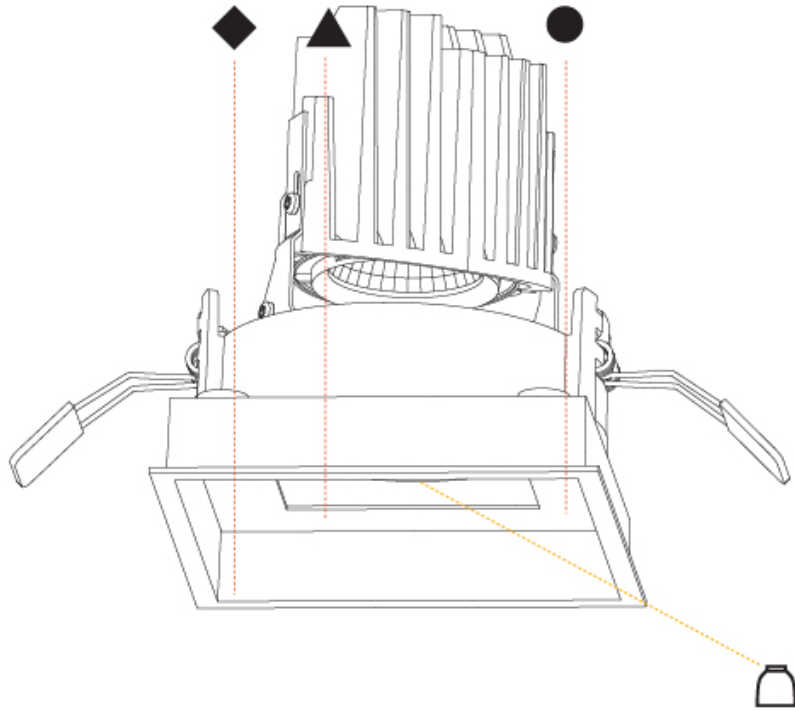

BIONIQ SQUARE DEEP COMFORT RECESSED

A35371-

For Color / Finish Chart & Symbology see Appendix or product page downloadable area.

	27K	35K	30K	40K	°K
Color Temperature	2700K	3500K	3000K	4000K	
Reflector	20	40	60		
	20°	40°	60°		

ORDER-EXAMPLE: °K

L3XXXX- 02 02 02 30K 20

Black Black Black 3000K 20°