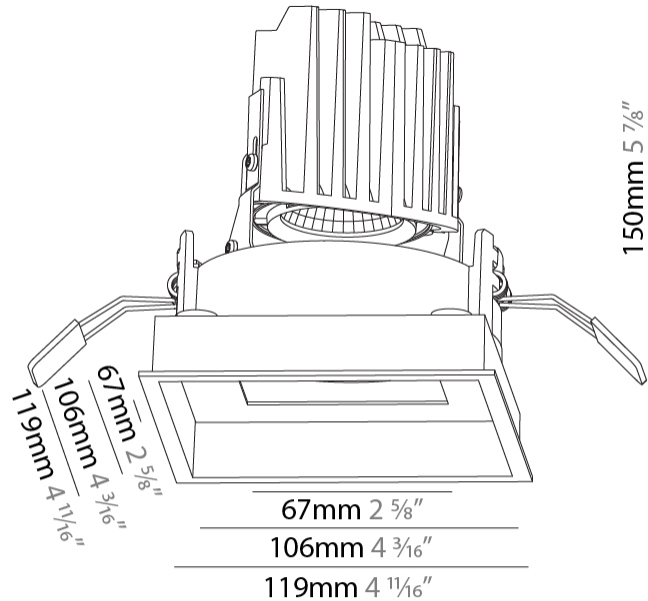

GENERAL

Series: Bioniq
Subseries: Bioniq Square Deep Comfort
Brand: Prolicht
Division: Architectural
Mounting Type: Recessed
Mounting Location: Ceiling
Subcategory: Downlight

PHYSICAL

Shape: Square
Length (mm): 119
Length (in): 4 11/16
Width (mm): 119
Width (in): 4 11/16
Depth (mm): 150
Depth (in): 5 7/8
Ceiling Thickness (mm): 10 / 12.5 / 15
Ceiling Thickness (in): 3/8 or 1/2 or 9/16
Min. Recessing Depth (mm): 170
Min. Recessing Depth (in): 6 11/16
Light Distribution: Downlight
Weight (kg): 0.69
Weight (lbs): 1.5
Fixture Finish: SSR / BKV / CWI / CRY / HAB / UFT / ITA / RUA / FTG / MYG / LOD / PUS / FRO / FUP / KIA / POP / BLS / SPG / MEY / GOH / GUM / CHC / COM / ABZ / JAG / OBR / MOS / ROR
Fixture Material: Aluminum Die Cast
Cut-out Measurements: 114mm / 4 1/2" x 114mm / 4 1/2"

OPTICAL

Reflector: 20 / 40 / 60

RATINGS AND CERTIFICATIONS

Certified By: Certified for North American Standards
IP rating: IP20

114 x 114mm
4 1/2" x 4 1/2"

170mm
6 1/4"

10 | 15mm
3/8" | 9/16"

BIONIQ SQUARE DEEP COMFORT RECESSED

GENERAL

Series: Bioniq
 Subseries: Bioniq Square Deep
 Brand: Prolicht
 Division: Architectural
 Mounting Type: Recessed
 Mounting Location: Ceiling
 Subcategory: Downlight

PHYSICAL

Shape: Square
 Length (mm): 119
 Length (in): 4 11/16
 Width (mm): 119
 Width (in): 4 11/16
 Depth (mm): 150
 Depth (in): 5 7/8
 Ceiling Thickness (mm): 10 / 12.5 / 15
 Ceiling Thickness (in): 3/8 or 1/2 or 9/16
 Min. Recessing Depth (mm): 170
 Min. Recessing Depth (in): 6 11/16
 Light Distribution: Downlight
 Weight (kg): 0.592
 Weight (lbs): 1.31
 Fixture Finish: SSR / BKV / CWI / CRY / HAB / UFT / ITA / RUA / FTG / MYG / LOD / PUS / FRO / FUP / KIA / POP / BLS / SPG / MEY / GOH / GUM / CHC / COM / ABZ / JAG / OBR / MOS / ROR
 Fixture Material: Aluminum Die Cast
 Cut-out Measurements: 114mm / 4 1/2" x 114mm / 4 1/2"