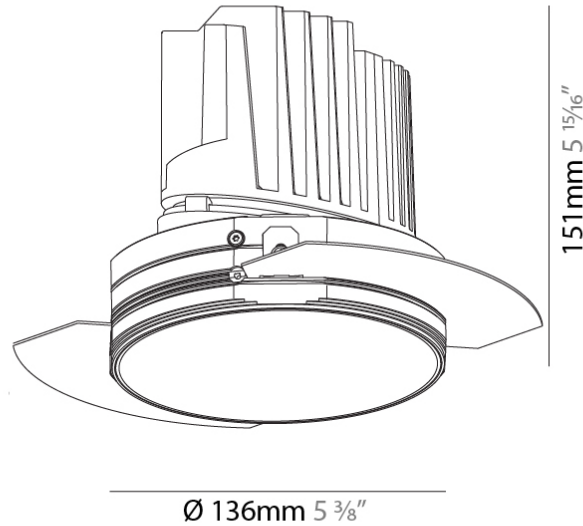

ELECTRICAL

Lamp Type: LED (Zhaga Standard)
Input Wattage (W): 28
Total Output Wattage (W): 26.4
Dimming: Tri-Mode (Non-Dimming and Phase Dimming (120Vac only) and 0-10V Dimming)
Driver Included: No
Driver Location: Recessed Housing
Driver Type: Constant Current - Universal
Driver Class: Class 2
Housing: See components
Input Voltage (V): 120 - 277
Constant Current (MA): 700

LED

Number of LEDs: 1
Color Temperature (°K): 2700 / 3000 / 3500 / 4000
Max. Delivered Lumen (lm): 2156 / 2244 / 2377 / 2425
Nominal Lumen (lm): 2909 / 3028 / 3208 / 2373
CRI: >90 CRI
Lamp Life (hrs): 50000
Upon Request: RGB-W Tunable White Special Color Temperature Special LED

OPTICAL

Reflector°: 18 / 34
Optic°: Lens Pack - No Lens / Linear Spread Lens / Honeycomb / Spread Lens
Adjustability: Fixed
Upon Request: Special Beam Angles

RATINGS AND CERTIFICATIONS

382, F 416-247-9319, www.zaneen.com
Certified and tested for North American standards at the end of the existing Model #. For assistance on 'custom' specifications, contact zteam@zaneen.com.
In a constant effort to supply the best product, we reserve the right to change specifications or materials without notice. The most recent specification sheets are found at zaneen.com
IP rating: IP20