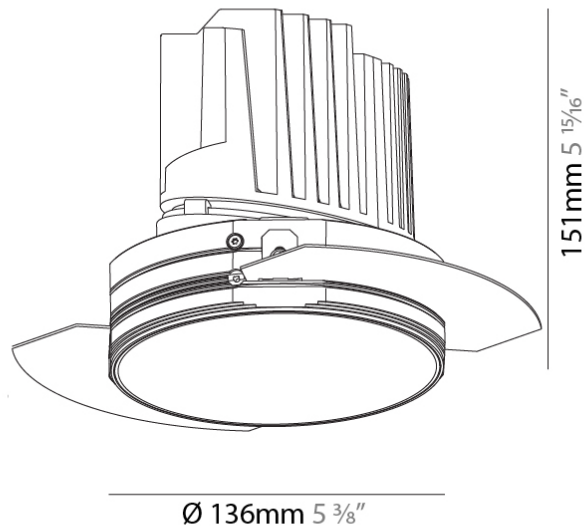

ELECTRICAL

Lamp Type: LED (Zhaga Standard)
Input Wattage (W): 28
Total Output Wattage (W): 26.4
Dimming: Tri-Mode (Non-Dimming and Phase Dimming (120Vac only) and 0-10V Dimming)
Driver Included: No
Driver Location: Recessed Housing
Driver Type: Constant Current - Universal
Driver Class: Class 2
Housing: See components
Input Voltage (V): 120 - 277
Constant Current (MA): 700

LED

Number of LEDs: 1
Color Temperature (°K): 2700 / 3000 / 3500 / 4000
Max. Delivered Lumen (lm): 2156 / 2244 / 2377 / 2425
Nominal Lumen (lm): 2909 / 3028 / 3208 / 2373
CRI: >90 CRI
Lamp Life (hrs): 50000
Upon Request: RGB-W Tunable White Special Color Temperature Special LED

OPTICAL

Reflector°: 18 / 34
Optic: Lens Pack - No Lens / Linear Spread Lens / Honeycomb / Spread Lens
Adjustability: Fixed
Upon Request: Special Beam Angles

RATINGS AND CERTIFICATIONS

382, F 416-247-9319, www.zaneen.com

Available in North America only. For assistance on 'custom' specifications, contact zteam@zaneen.com.

In a constant effort to supply the best product, we reserve the right to change specifications or materials without notice. The most recent specification sheets are found at zaneen.com

IP rating: IP20