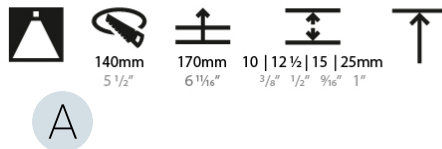

ELECTRICAL

Lamp Type: LED (Zhaga Standard)
Input Wattage (W): 28
Total Output Wattage (W): 26.4
Dimming: Tri-Mode (Non-Dimming and Phase Dimming (120Vac only) and 0-10V Dimming)
Driver Included: No
Driver Location: Recessed Housing
Driver Type: Constant Current - Universal
Driver Class: Class 2
Housing: See components
Input Voltage (V): 120 - 277
Constant Current (MA): 700

LED

Number of LEDs: 1
Color Temperature (°K): 2700 / 3000 / 3500 / 4000
Max. Delivered Lumen (lm): 2156 / 2244 / 2377 / 2425
Nominal Lumen (lm): 2909 / 3028 / 3208 / 2373
CRI: >90 CRI
Lamp Life (hrs): 50000
Upon Request: RGB-W Tunable White Special Color Temperature Special LED

OPTICAL

Reflector°: 18 / 34
Optic: Lens Pack - No Lens / Linear Spread Lens / Honeycomb / Spread Lens
Adjustability: Fixed
Upon Request: Special Beam Angles

RATINGS AND CERTIFICATIONS

382, F 416-247-9319, www.zaneen.com

Available in North America only. For assistance on 'custom' specifications, contact zteam@zaneen.com.

In a constant effort to supply the best product, we reserve the right to change specifications or materials without notice. The most recent specification sheets are found at zaneen.com

IP rating: IP20