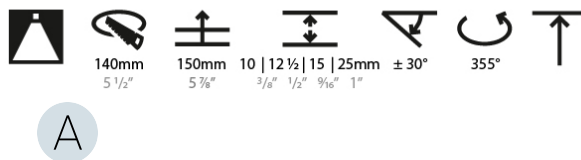

RATINGS AND CERTIFICATIONS

382, F 416-247-9319, www.zaneen.com
Certified by Intertek for North American standards. At the end of the existing Model #. For assistance on 'custom' specifications, contact zteam@zaneen.com.
In a constant effort to supply the best product, we reserve the right to change specifications or materials without notice. The most recent specification sheets are found at zaneen.com
IP rating: IP20