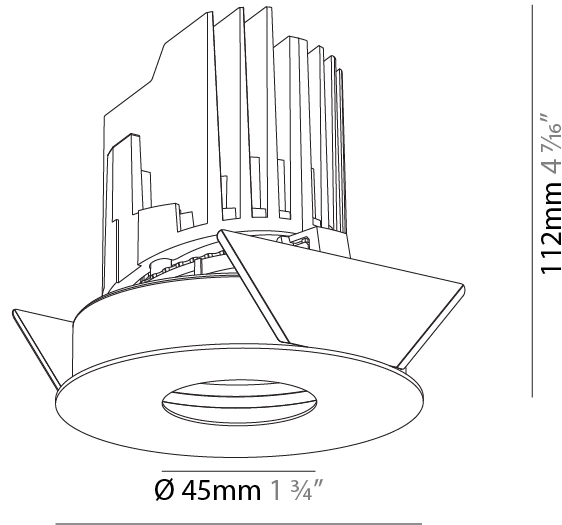

GENERAL

Series: Bioniq
Subseries: Bioniq Round Pinhole
Brand: Prolicht
Division: Architectural
Mounting Type: Recessed
Mounting Location: Ceiling
Subcategory: Downlight

PHYSICAL

Shape: Round
Diameter (mm): 107
Diameter (in): 4 3/16
Height (mm): 112
Height (in): 4 7/16
Ceiling Thickness (mm): 10 / 12.5 / 15
Ceiling Thickness (in): 3/8 or 1/2 or 9/16
Min. Recessing Depth (mm): 130
Min. Recessing Depth (in): 5 1/8
Light Distribution: Adjustable / Downlight
Weight (kg): 0.47
Weight (lbs): 1.04
Fixture Finish: SSR / BKV / CWI / CRY / HAB / UFT / ITA / RUA / FTG / MYG / LOD / PUS / FRO / FUP / KIA / POP / BLS / SPG / MEY / GOH / GUM / CHC / COM / ABZ / JAG / OBR / MOS / ROR
Fixture Material: Aluminum Die Cast
Cut-out Measurements: 98mm / 3 7/8"

ELECTRICAL

Lamp Type: LED (Zhaga Standard)
Input Wattage (W): 15.5
Total Output Wattage (W): 14
Driver Included: No
Driver Location: Recessed Housing
Constant Current (MA): 350

LED

Number of LEDs: 1
Color Temperature (°K): 2700 / 3000 / 3500 / 4000
Max. Delivered Lumen (lm): 930 / 960 / 1009 / 1030
Nominal Lumen (lm): 1386 / 1438 / 1511 / 1542
CRI: >90 CRI

OPTICAL

Reflector: 20 / 40 / 60
Adjustability: Rotational 355°; Tilt 30°

RATINGS AND CERTIFICATIONS

Certified By: Certified for North American Standards
IP rating: IP20