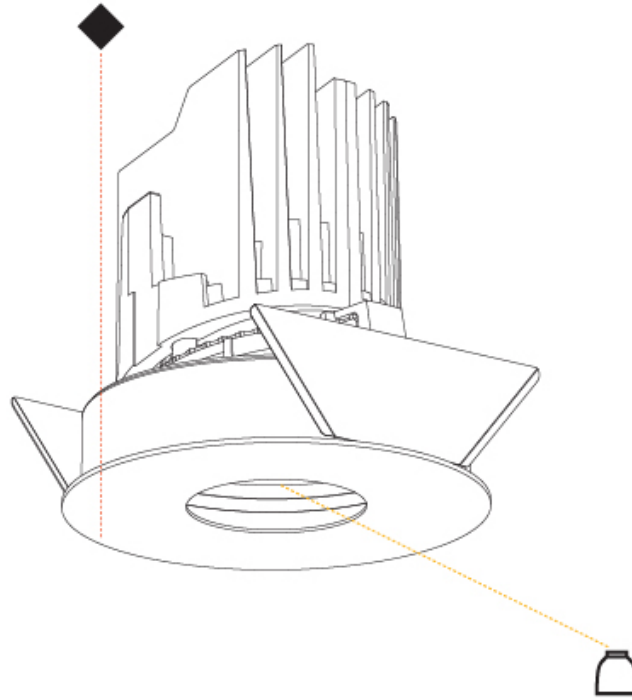

BIONIQ ROUND PINHOLE RECESSED

A37864-

For Color / Finish Chart & Symbology see Appendix or product page downloadable area.

	27K	35K	30K	40K	°K
Color Temperature	2700K	3500K	3000K	4000K	
Reflector	20	40	60		
	20°	40°	60°		

ORDER-EXAMPLE: °K
L3XXXX- 02 30K 20
Black 3000K 20°