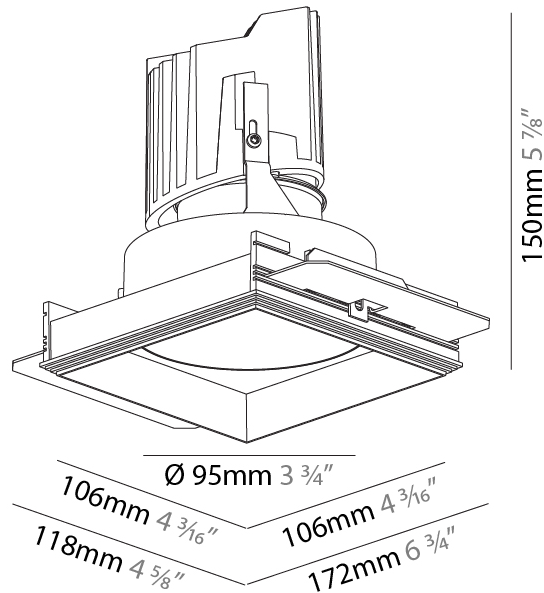

GENERAL

Series: Bioniq
Subseries: Bioniq Square Deep
Brand: Prolicht
Division: Architectural
Mounting Type: Trimless
Mounting Location: Ceiling
Subcategory: Downlight

PHYSICAL

Diameter (mm): 95
Diameter (in): 3 3/4
Length (mm): 106
Length (in): 4 3/16
Width (mm): 106
Width (in): 4 3/16
Height (mm): 150
Height (in): 5 7/8
Ceiling Thickness (mm): 10 / 12.5 / 15 / 25
Ceiling Thickness (in): 3/8 or 1/2 or 9/16 or 1
Min. Recessing Depth (mm): 170
Min. Recessing Depth (in): 6 11/16
Light Distribution: Downlight
Weight (kg): 0.688
Weight (lbs): 1.52

Fixture Finish: SSR / BKV / CWI / CRY / HAB / UFT / ITA / RUA / FTG / MYG / LOD / PUS / FRO / FUP / KIA / POP / BLS / SPG / MEY / GOH / GUM / CHC / COM / ABZ / JAG / OBR / MOS / ROR

Fixture Material: Aluminum Die Cast
Cut-out Measurements: 120mm / 4 3/4" x 120mm / 4 3/4"
Upon Request: Unique Ceiling Thickness

ELECTRICAL

Lamp Type: LED (Zhaga Standard)
Input Wattage (W): 16.5
Total Output Wattage (W): 14.7
Dimming: Dali Dimming
Driver Included: No
Driver Location: Recessed Housing
Driver Type: Constant Current - 120Vac
Driver Class: Class 2
Housing: See Components
Input Voltage (V): 120
Constant Current (MA): 350

LED

Number of LEDs: 1
Color Temperature (°K): Warm Dim
Max. Delivered Lumen (lm): 770
Nominal Lumen (lm): 1140
CRI: >90 CRI
Lamp Life (hrs): 50000
Upon Request: RGB-W Tunable White Special Color Temperature Special LED

OPTICAL

Reflector: 20 / 40 / 60
Upon Request: Special Beam Angles

RATINGS AND CERTIFICATIONS

Certified By: Certified for North American Standards
In a constant effort to supply the best product, we reserve the right to change specifications or materials without notice. The most recent specification sheets are found at zaneen.com