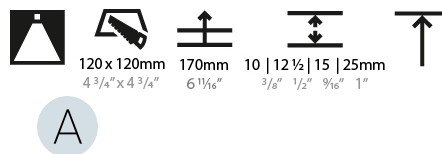

GENERAL

Series: Bioniq
Subseries: Bioniq Square Deep
Brand: Prolicht
Division: Architectural
Mounting Type: Trimless
Mounting Location: Ceiling
Subcategory: Downlight

PHYSICAL

Diameter (mm): 95
Diameter (in): 3 3/4
Length (mm): 106
Length (in): 4 3/16
Width (mm): 106
Width (in): 4 3/16
Height (mm): 150
Height (in): 5 7/8
Ceiling Thickness (mm): 10 / 12.5 / 15 / 25
Ceiling Thickness (in): 3/8 or 1/2 or 9/16 or 1
Min. Recessing Depth (mm): 170
Min. Recessing Depth (in): 6 11/16
Light Distribution: Downlight
Weight (kg): 0.688
Weight (lbs): 1.52

Fixture Finish: SSR / BKV / CWI / CRY / HAB / UFT / ITA / RUA / FTG / MYG / LOD / PUS / FRO / FUP / KIA / POP / BLS / SPG / MEY / GOH / GUM / CHC / COM / ABZ / JAG / OBR / MOS / ROR

Fixture Material: Aluminum Die Cast
Cut-out Measurements: 120mm / 4 3/4" x 120mm / 4 3/4"
Upon Request: Unique Ceiling Thickness

ELECTRICAL

Lamp Type: LED (Zhaga Standard)
Input Wattage (W): 16.5
Total Output Wattage (W): 14.7
Dimming: Dali Dimming
Driver Included: No
Driver Location: Recessed Housing
Driver Type: Constant Current - 120Vac
Driver Class: Class 2
Housing: See Components
Input Voltage (V): 120
Constant Current (MA): 350

LED

Number of LEDs: 1
Color Temperature (°K): Warm Dim
Max. Delivered Lumen (lm): 770
Nominal Lumen (lm): 1140
CRI: >90 CRI
Lamp Life (hrs): 50000
Upon Request: RGB-W Tunable White Special Color Temperature Special LED

OPTICAL

Reflector: 20 / 40 / 60
Upon Request: Special Beam Angles

RATINGS AND CERTIFICATIONS

Certified By: Certified for North American Standards
In a constant effort to supply the best product, we reserve the right to change specifications or materials without notice. The most recent specification sheets are found at zaneen.com