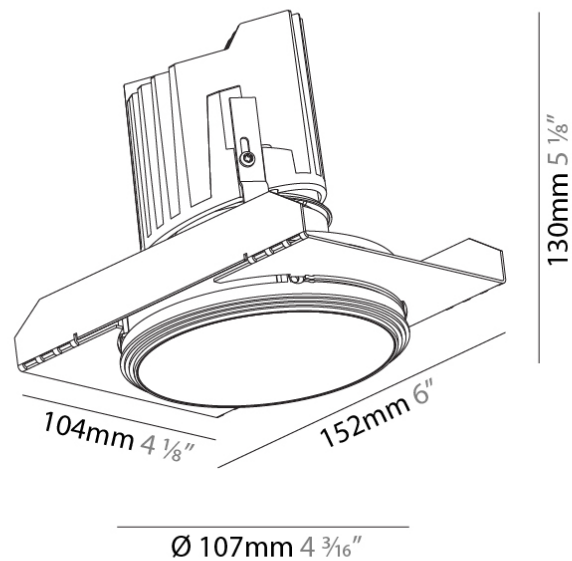

ELECTRICAL

Lamp Type: LED (Zhaga Standard)
Input Wattage (W): 13
Total Output Wattage (W): 11.8
Dimming: Tri-Mode (Non-Dimming and Phase Dimming (120Vac only) and 0-10V Dimming)
Driver Included: No
Driver Location: Recessed Housing
Driver Type: Constant Current - Universal
Driver Class: Class 2
Housing: See components
Input Voltage (V): 120 - 277
Constant Current (MA): 350

LED

Number of LEDs: 1
Color Temperature (°K): 2700 / 3000 / 3500 / 4000
Max. Delivered Lumen (lm): 876 / 909 / 955 / 974
Nominal Lumen (lm): 1304 / 1352 / 1421 / 1450
CRI: >90 CRI
Efficiency (%): 87.9 / 88.4 / 87.9
Lamp Life (hrs): 50000
Upon Request: RGB-W Tunable White Special Color Temperature Special LED

OPTICAL

Reflector°: 18 / 42 / 60
Optic°: Lens Pack - No Lens / Linear Spread Lens / Honeycomb / Spread Lens
Upon Request: Special Beam Angles

RATINGS AND CERTIFICATIONS

382, F 416-247-9319, www.zaneen.com

Not to be used in conjunction with other products at the end of the existing Model #. For assistance on 'custom' specifications, contact zteam@zaneen.com. In a constant effort to supply the best product, we reserve the right to change specifications or materials without notice. The most recent specification sheets are found at zaneen.com

IP rating: IP20