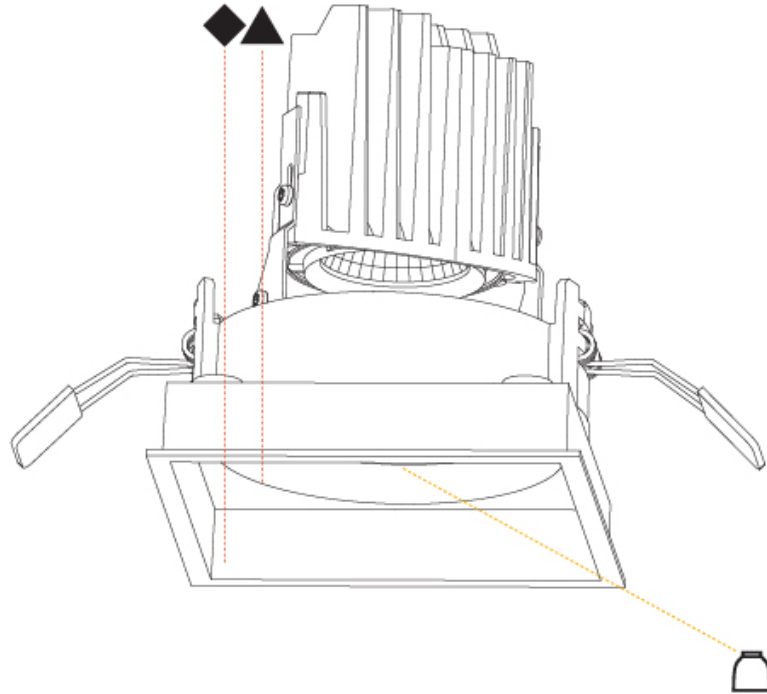

BIONIQ SQUARE DEEP RECESSED

A35368-

PROJECT	
TYPE	
SPECIFIER	
QUANTITY	
DATE	

For Color / Finish Chart & Symbology see Appendix or product page downloadable area.

	27K	35K	30K	40K	°K
Color Temperature	2700K	3500K	3000K	4000K	
Reflector	20	40	60		
	20°	40°	60°		

ORDER-EXAMPLE: °K
L3XXXX- 02 02 30K 20
Black Black 3000K 20°