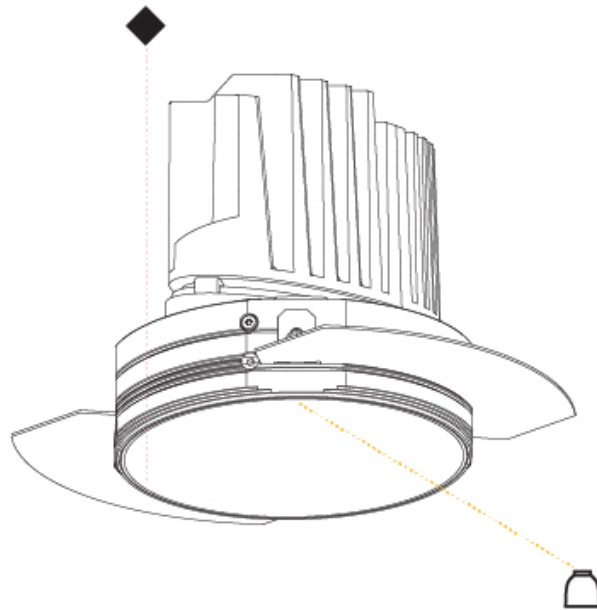

BIONIQ ROUND DEEP TRIMLESS

A35194-

PROJECT

TYPE

SPECIFIER

QUANTITY

DATE