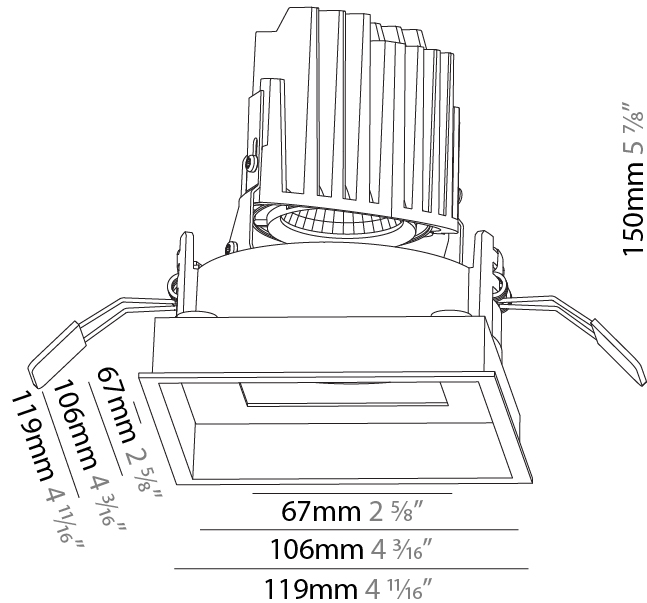

PHYSICAL

Shape: Square
Length (mm): 119
Length (in): 4 11/16
Width (mm): 119
Width (in): 4 11/16
Depth (mm): 150
Depth (in): 5 7/8
Ceiling Thickness (mm): 10 / 12.5 / 15
Ceiling Thickness (in): 3/8 or 1/2 or 9/16
Min. Recessing Depth (mm): 170
Min. Recessing Depth (in): 6 11/16
Light Distribution: Downlight
Weight (kg): 0.69
Weight (lbs): 1.5
Fixture Finish: SSR / BKV / CWI / CRY / HAB / UFT / ITA / RUA / FTG / MYG / LOD / PUS / FRO / FUP / KIA / POP / BLS / SPG / MEY / GOH / GUM / CHC / COM / ABZ / JAG / OBR / MOS / ROR
Fixture Material: Aluminum Die Cast
Cut-out Measurements: 114mm / 4 1/2" x 114mm / 4 1/2"

ELECTRICAL

Lamp Type: LED (Zhaga Standard)
Input Wattage (W): 16.5
Total Output Wattage (W): 14
Dimming: Tri-Mode (Non-Dimming and Phase Dimming (120Vac only) and 0-10V Dimming)
Driver Included: No
Driver Location: Recessed Housing
Driver Type: Constant Current - Universal
Driver Class: Class 2
Input Voltage (V): 120 - 277
Constant Current (MA): 350

LED

Number of LEDs: 1
Color Temperature (°K): 2700 / 3000 / 3500 / 4000
Max. Delivered Lumen (lm): 940 / 980 / 1029 / 1050
Nominal Lumen (lm): 1386 / 1438 / 1511 / 1542
CRI: >90 CRI
Lamp Life (hrs): 50000

OPTICAL

Reflector: 20 / 40 / 60

RATINGS AND CERTIFICATIONS

Certified By: Certified for North American Standards
IP rating: IP20