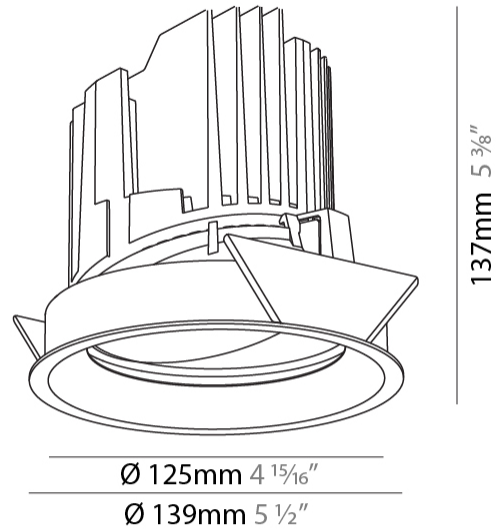

PHYSICAL

Shape: Round
Diameter (mm): 139
Diameter (in): 5 ½
Height (mm): 137
Height (in): 5 ¾
Ceiling Thickness (mm): 10 / 12.5 / 15
Ceiling Thickness (in): 3/8 or 1/2 or 9/16
Min. Recessing Depth (mm): 150
Min. Recessing Depth (in): 5 ⅞
Light Distribution: Adjustable / Downlight
Weight (kg): 0.849
Weight (lbs): 1.87
Fixture Finish: SSR / BKV / CWI / CRY / HAB / UFT / ITA / RUA / FTG / MYG / LOD / PUS / FRO / FUP / KIA / POP / BLS / SPG / MEY / GOH / GUM / CHC / COM / ABZ / JAG / OBR / MOS / ROR
Fixture Material: Aluminum Die Cast
Cut-out Measurements: 130mm / 5 1/8"

ELECTRICAL

Lamp Type: LED (Zhaga Standard)
Input Wattage (W): 13.2 / 16.5
Total Output Wattage (W): 12 / 14
Dimming: Tri-Mode (Non-Dimming and Phase Dimming (120Vac only) and 0-10V Dimming)
Driver Included: No
Driver Location: Recessed Housing
Driver Type: Constant Current - Universal
Driver Class: Class 2
Housing: See components
Input Voltage (V): 120 - 277
Constant Current (MA): 350

LED

Number of LEDs: 1
Color Temperature (°K): 2700 / 3000 / 3500 / 4000
Max. Delivered Lumen (lm): 810 / 900 / 970 / 990
Nominal Lumen (lm): 960 / 1070 / 1156 / 1180
CRI: >90 CRI
Efficiency (%): 0.905
Lamp Life (hrs): 50000

OPTICAL

Reflector°: 10
Adjustability: Rotational 355°; Tilt 30°

RATINGS AND CERTIFICATIONS

Certified By: Certified for North American Standards
IP rating: IP54