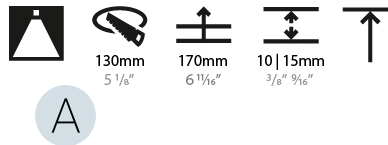

PHYSICAL

Shape: Round
Diameter (mm): 139
Diameter (in): 5 1/2
Height (mm): 151
Height (in): 5 15/16
Ceiling Thickness (mm): 10 / 12.5 / 15
Ceiling Thickness (in): 3/8 or 1/2 or 9/16
Min. Recessing Depth (mm): 170
Min. Recessing Depth (in): 6 11/16
Light Distribution: Downlight
Weight (kg): 0.946
Weight (lbs): 2.09
Fixture Finish: SSR / BKV / CWI / CRY / HAB / UFT / ITA / RUA / FTG / MYG / LOD / PUS / FRO / FUP / KIA / POP / BLS / SPG / MEY / GOH / GUM / CHC / COM / ABZ / JAG / OBR / MOS / ROR
Fixture Material: Aluminum Die Cast
Cut-out Measurements: 130mm / 5 1/8"

ELECTRICAL

Lamp Type: LED (Zhaga Standard)
Input Wattage (W): 13.2 / 16.5
Total Output Wattage (W): 12 / 14
Dimming: Tri-Mode (Non-Dimming and Phase Dimming (120Vac only) and 0-10V Dimming)
Driver Included: No
Driver Location: Recessed Housing
Driver Type: Constant Current - Universal
Driver Class: Class 2
Housing: See components
Input Voltage (V): 120 - 277
Constant Current (MA): 350

LED

Number of LEDs: 1
Color Temperature (°K): 2700 / 3000 / 3500 / 4000
Max. Delivered Lumen (lm): 810 / 900 / 970 / 990
Nominal Lumen (lm): 960 / 1070 / 1156 / 1180
CRI: >90 CRI
Efficiency (%): 0.905
Lamp Life (hrs): 50000

OPTICAL

Reflector°: 10

RATINGS AND CERTIFICATIONS

Certified By: Certified for North American Standards
IP rating: IP54