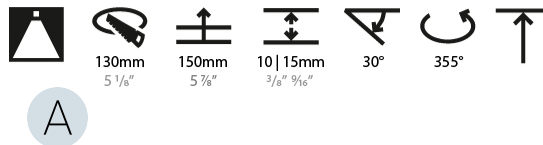

PHYSICAL

Shape: Round
Diameter (mm): 139
Diameter (in): 5 ½
Height (mm): 137
Height (in): 5 ¾
Ceiling Thickness (mm): 10 / 12.5 / 15
Ceiling Thickness (in): 3/8 or 1/2 or 9/16
Min. Recessing Depth (mm): 150
Min. Recessing Depth (in): 5 ⅞
Light Distribution: Adjustable / Downlight
Weight (kg): 0.849
Weight (lbs): 1.87
Fixture Finish: SSR / BKV / CWI / CRY / HAB / UFT / ITA / RUA / FTG / MYG / LOD / PUS / FRO / FUP / KIA / POP / BLS / SPG / MEY / GOH / GUM / CHC / COM / ABZ / JAG / OBR / MOS / ROR
Fixture Material: Aluminum Die Cast
Cut-out Measurements: 130mm / 5 1/8"

ELECTRICAL

Lamp Type: LED (Zhaga Standard)
Input Wattage (W): 13.2 / 16.5
Total Output Wattage (W): 12 / 14
Dimming: Tri-Mode (Non-Dimming and Phase Dimming (120Vac only) and 0-10V Dimming)
Driver Included: No
Driver Location: Recessed Housing
Driver Type: Constant Current - Universal
Driver Class: Class 2
Housing: See components
Input Voltage (V): 120 - 277
Constant Current (MA): 350

LED

Number of LEDs: 1
Color Temperature (°K): 2700 / 3000 / 3500 / 4000
Max. Delivered Lumen (lm): 810 / 900 / 970 / 990
Nominal Lumen (lm): 960 / 1070 / 1156 / 1180
CRI: >90 CRI
Efficiency (%): 0.905
Lamp Life (hrs): 50000

OPTICAL

Reflector°: 10
Adjustability: Rotational 355°; Tilt 30°

RATINGS AND CERTIFICATIONS

Certified By: Certified for North American Standards
IP rating: IP54