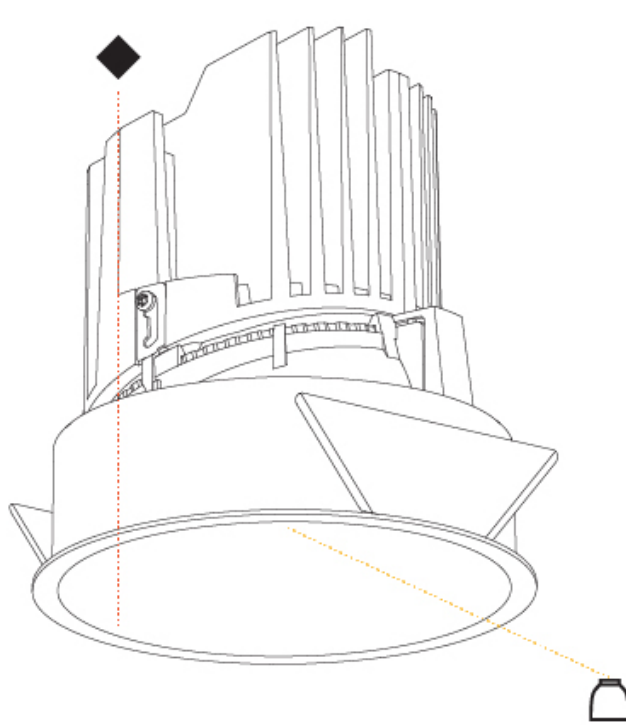

BIONIQ ROUND DEEP RECESSED

A35284-

PROJECT

TYPE

SPECIFIER

QUANTITY

DATE

A