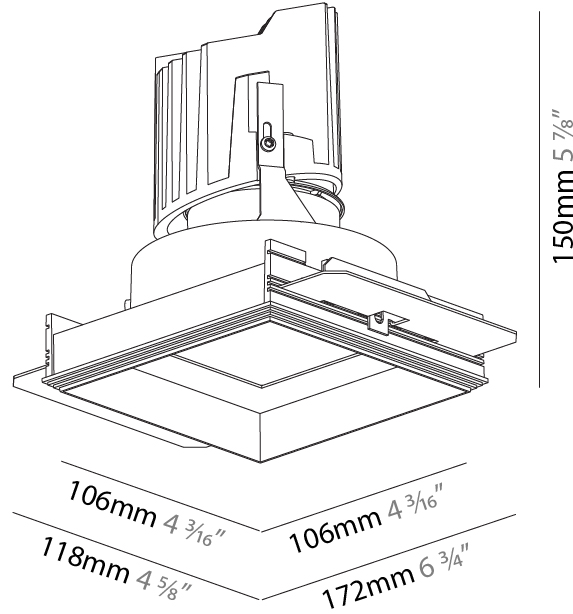

PHYSICAL

Shape: Square
Length (mm): 106
Length (in): 4 3/16
Width (mm): 106
Width (in): 4 3/16
Height (mm): 150
Height (in): 5 7/8
Ceiling Thickness (mm): 10 / 12.5 / 15 / 25
Ceiling Thickness (in): 3/8 or 1/2 or 9/16 or 1
Min. Recessing Depth (mm): 170
Min. Recessing Depth (in): 6 11/16
Light Distribution: Downlight
Weight (kg): 0.769
Weight (lbs): 1.69
Fixture Finish: SSR / BKV / CWI / CRY / HAB / UFT / ITA / RUA / FTG / MYG / LOD / PUS / FRO / FUP / KIA / POP / BLS / SPG / MEY / GOH / GUM / CHC / COM / ABZ / JAG / OBR / MOS / ROR
Fixture Material: Aluminum Die Cast
Cut-out Measurements: 120mm / 4 3/4" x 120mm / 4 3/4"
Upon Request: Unique Ceiling Thickness

ELECTRICAL

Lamp Type: LED (Zhaga Standard)
Input Wattage (W): 16.5
Total Output Wattage (W): 14.7
Dimming: Dali Dimming
Driver Included: No
Driver Location: Recessed Housing
Driver Type: Constant Current - 120Vac
Driver Class: Class 2
Housing: See Components
Input Voltage (V): 120
Constant Current (MA): 350

LED

Number of LEDs: 1
Max. Delivered Lumen (lm): 770
Nominal Lumen (lm): 1140
CRI: >90 CRI
Lamp Life (hrs): 50000
Upon Request: RGB-W Tunable White Special Color Temperature Special LED

OPTICAL

Reflector: 20 / 40 / 60
Upon Request: Special Beam Angles

RATINGS AND CERTIFICATIONS

Certified By: Certified for North American Standards

IP rating: IP20
Zaneen Company Inc. © 2024, T 1800-388-3382, F 416-247-9319, www.zaneen.com