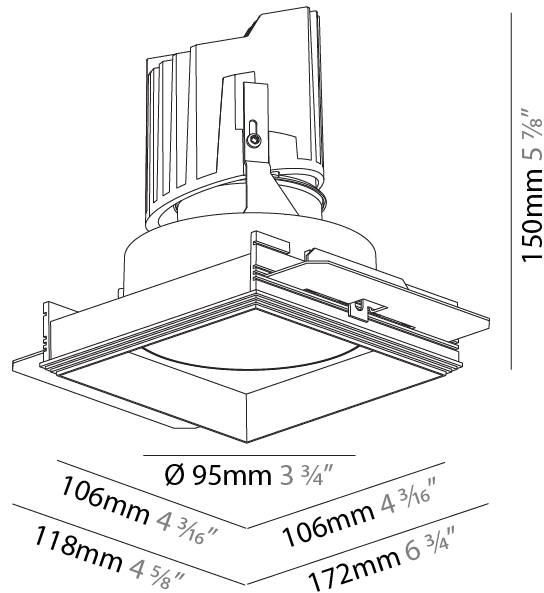

GENERAL

Series: Bioniq
Subseries: Bioniq Square Deep
Brand: Prolicht
Division: Architectural
Mounting Type: Trimless
Mounting Location: Ceiling
Subcategory: Downlight

PHYSICAL

Diameter (mm): 95
Diameter (in): 3 3/4
Length (mm): 106
Length (in): 4 3/16
Width (mm): 106
Width (in): 4 3/16
Height (mm): 150
Height (in): 5 7/8
Ceiling Thickness (mm): 10 / 12.5 / 15 / 25
Ceiling Thickness (in): 3/8 or 1/2 or 9/16 or 1
Min. Recessing Depth (mm): 170
Min. Recessing Depth (in): 6 11/16
Light Distribution: Downlight
Weight (kg): 0.688
Weight (lbs): 1.52
Fixture Finish: SSR / BKV / CWI / CRY / HAB / UFT / ITA / RUA / FTG / MYG / LOD / PUS / FRO / FUP / KIA / POP / BLS / SPG / MEY / GOH / GUM / CHC / COM / ABZ / JAG / OBR / MOS / ROR
Fixture Material: Aluminum Die Cast
Cut-out Measurements: 120mm / 4 3/4" x 120mm / 4 3/4"
Upon Request: Unique Ceiling Thickness

ELECTRICAL

Lamp Type: LED (Zhaga Standard)
Input Wattage (W): 16.5
Total Output Wattage (W): 14.7
Dimming: Dali Dimming
Driver Included: No
Driver Location: Recessed Housing
Driver Type: Constant Current - 120Vac
Driver Class: Class 2
Housing: See Components
Input Voltage (V): 120
Constant Current (MA): 350

LED

Number of LEDs: 1
Color Temperature (°K): Warm Dim
Max. Delivered Lumen (lm): 770
Nominal Lumen (lm): 1140
CRI: >90 CRI
Lamp Life (hrs): 50000
Upon Request: RGB-W Tunable White Special Color Temperature Special LED

OPTICAL

Reflector: 20 / 40 / 60
Upon Request: Special Beam Angles

RATINGS AND CERTIFICATIONS

Zaneen Group, Inc. 6260 Folsom Blvd, Suite 3382, F 416-247-9319, www.zaneen.com

Certified By: Certified for North American Standards
In a constant effort to supply the best product, we reserve the right to change specifications or materials without notice. The most recent specification sheets are found at zaneen.com