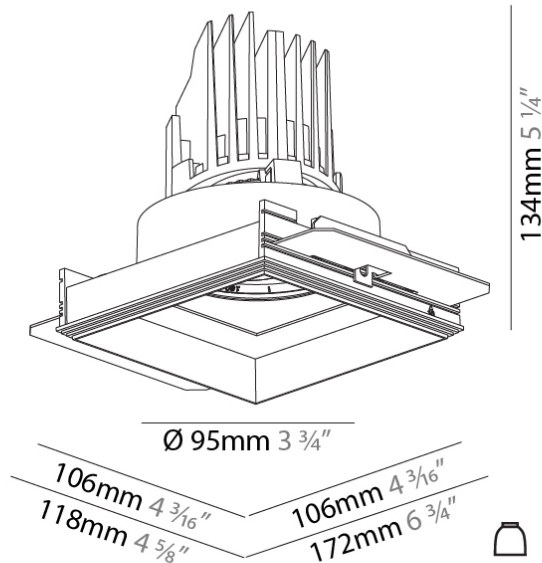

Cut-out Measurements: 120mm / 4 3/4" x 120mm / 4 3/4"
Upon Request: Unique Ceiling Thickness

ELECTRICAL

Lamp Type: LED (Zhaga Standard)
Input Wattage (W): 16.5
Total Output Wattage (W): 14.7
Dimming: Dali Dimming
Driver Included: No
Driver Location: Recessed Housing
Driver Type: Constant Current - 120Vac
Driver Class: Class 2
Housing: See Components
Input Voltage (V): 120
Constant Current (MA): 350

LED

Number of LEDs: 1
Max. Delivered Lumen (lm): 770
Nominal Lumen (lm): 1140
CRI: >90 CRI
Lamp Life (hrs): 50000
Upon Request: RGB-W Tunable White Special Color Temperature Special LED

OPTICAL

Reflector: 20 / 40 / 60
Adjustability: Rotational 355°; Tilt 30°
Upon Request: Special Beam Angles

RATINGS AND CERTIFICATIONS

UL Listed, ETL Listed, CE, FCC, RoHS, Energy Star, 382, F 416-247-9319, www.zaneen.com
Created by Zaneen Lighting for North American Standards at the end of the existing Model #. For assistance on 'custom' specifications, contact zteam@zaneen.com.
In a constant effort to supply the best product, we reserve the right to change specifications or materials without notice. The most recent specification sheets are found at zaneen.com
IP rating: IP20