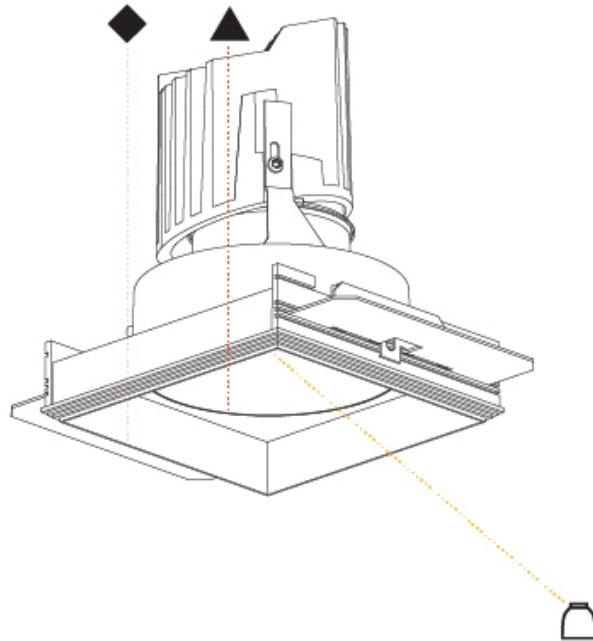

BIONIQ SQUARE DEEP TRIMLESS

A35532-

PROJECT

TYPE

SPECIFIER

QUANTITY

DATE