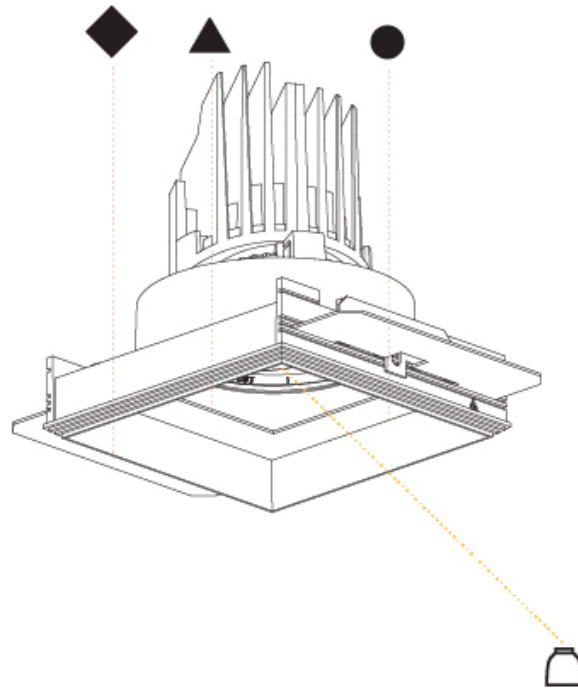

BIONIQ SQUARE ADJUSTABLE COMFORT TRIMLESS

A35531-

PROJECT

TYPE

SPECIFIER

QUANTITY

DATE

A