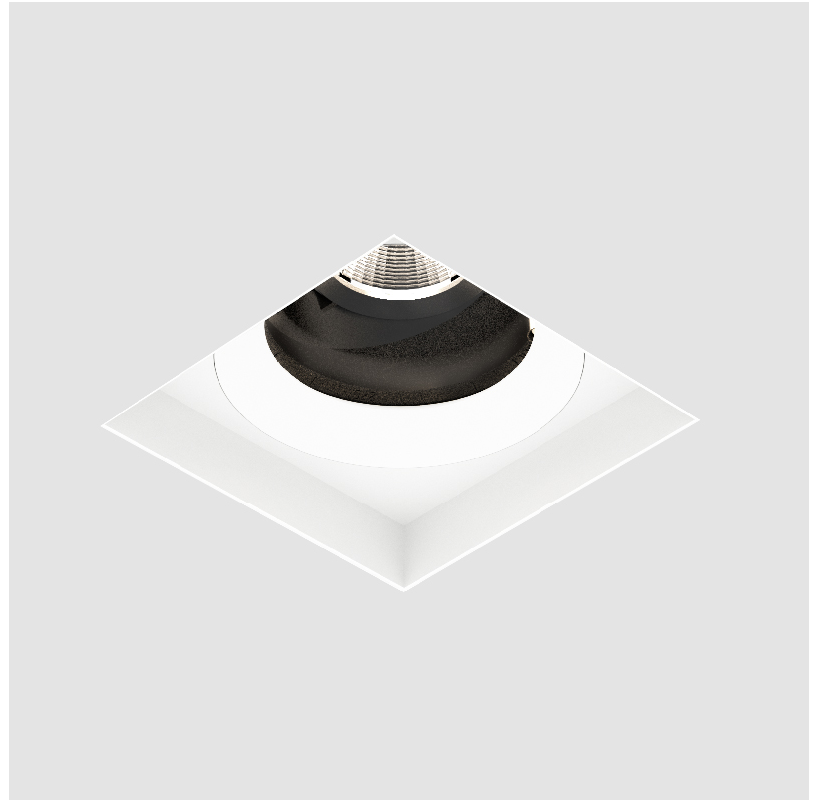

BIONIQ SQUARE ADJUSTABLE TRIMLESS

A35530-

base number Finishes (Diamond) Finishes (Triangle) Ceiling Thickness Reflector Options

- To build a product code in our configurator select the specify button on the base model # product page
- To build a manual product code on this datasheet choose from the options listed below in blue font and add the suffix to the base model #

GENERAL

Series: Bioniq
 Subseries: Bioniq Square Adjustable
 Brand: Prolicht
 Division: Architectural
 Mounting Type: Trimless
 Mounting Location: Ceiling
 Subcategory: Downlight

PHYSICAL

Shape: Square
 Length (mm): 106
 Length (in): 4 ³/₁₆
 Width (mm): 106
 Width (in): 4 ³/₁₆
 Height (mm): 134
 Height (in): 5 ¹/₄
 Ceiling Thickness (mm): 10 / 12.5 / 15 / 25
 Ceiling Thickness (in): 3/8 or 1/2 or 9/16 or 1
 Min. Recessing Depth (mm): 150
 Min. Recessing Depth (in): 5 ⁷/₈
 Light Distribution: Adjustable / Downlight
 Weight (kg): 0.64
 Weight (lbs): 1.41
 Fixture Finish: SSR / BKV / CWI / CRY / HAB / UFT / ITA / RUA / FTG / MYG / LOD / PUS / FRO / FUP / KIA / POP / BLS / SPG / MEY / GOH / GUM / CHC / COM / ABZ / JAG / OBR / MOS / ROR
 Fixture Material: Aluminum Die Cast
 Cut-out Measurements: 120mm / 4 3/4" x 120mm / 4 3/4"
 Upon Request: Unique Ceiling Thickness

LED

Number of LEDs: 1
 Max. Delivered Lumen (lm): 770
 Nominal Lumen (lm): 1140
 CRI: >90 CRI
 Lamp Life (hrs): 50000
 Upon Request: RGB-W Tunable White Special Color Temperature Special LED

OPTICAL

Reflector°: 20 / 40 / 60
 Adjustability: Rotational 355°; Tilt 30°
 Upon Request: Special Beam Angles

BIONIQ SQUARE ADJUSTABLE TRIMLESS

A35530-

PROJECT

TYPE

SPECIFIER

QUANTITY

DATE

BIONIQ SQUARE ADJUSTABLE COMFORT TRIMLESS