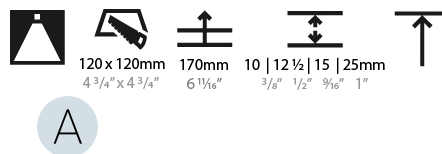

GENERAL

Series: Bioniq
Subseries: Bioniq Square Deep
Brand: Prolicht
Division: Architectural
Mounting Type: Trimless
Mounting Location: Ceiling
Subcategory: Downlight

PHYSICAL

Diameter (mm): 95
Diameter (in): 3 3/4
Length (mm): 106
Length (in): 4 3/16
Width (mm): 106
Width (in): 4 3/16
Height (mm): 150
Height (in): 5 7/8
Ceiling Thickness (mm): 10 / 12.5 / 15 / 25
Ceiling Thickness (in): 3/8 or 1/2 or 9/16 or 1
Min. Recessing Depth (mm): 170
Min. Recessing Depth (in): 6 11/16
Light Distribution: Downlight
Weight (kg): 0.688
Weight (lbs): 1.52
Fixture Finish: SSR / BKV / CWI / CRY / HAB / UFT / ITA / RUA / FTG / MYG / LOD / PUS / FRO / FUP / KIA / POP / BLS / SPG / MEY / GOH / GUM / CHC / COM / ABZ / JAG / OBR / MOS / ROR
Fixture Material: Aluminum Die Cast
Cut-out Measurements: 120mm / 4 3/4" x 120mm / 4 3/4"
Upon Request: Unique Ceiling Thickness

ELECTRICAL

Lamp Type: LED (Zhaga Standard)
Input Wattage (W): 16.5
Total Output Wattage (W): 14.7
Dimming: Dali Dimming
Driver Included: No
Driver Location: Recessed Housing
Driver Type: Constant Current - 120Vac
Driver Class: Class 2
Housing: See Components
Input Voltage (V): 120
Constant Current (MA): 350

LED

Number of LEDs: 1
Color Temperature (°K): Warm Dim
Max. Delivered Lumen (lm): 770
Nominal Lumen (lm): 1140
CRI: >90 CRI
Lamp Life (hrs): 50000
Upon Request: RGB-W Tunable White Special Color Temperature Special LED

OPTICAL

Reflector: 20 / 40 / 60
Upon Request: Special Beam Angles

RATINGS AND CERTIFICATIONS

Zaneen Group, Inc. 6260 Folsom Blvd, Suite 3382, F 416-247-9319, www.zaneen.com

Certified By: Certified for North American Standards
In a constant effort to supply the best product, we reserve the right to change specifications or materials without notice. The most recent specification sheets are found at zaneen.com