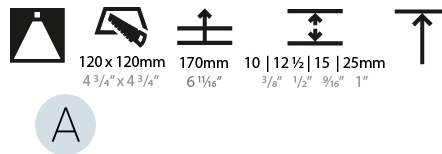

PHYSICAL

Shape: Square
Length (mm): 106
Length (in): 4 3/16
Width (mm): 106
Width (in): 4 3/16
Height (mm): 150
Height (in): 5 7/8
Ceiling Thickness (mm): 10 / 12.5 / 15 / 25
Ceiling Thickness (in): 3/8 or 1/2 or 9/16 or 1
Min. Recessing Depth (mm): 170
Min. Recessing Depth (in): 6 11/16
Light Distribution: Downlight
Weight (kg): 0.769
Weight (lbs): 1.69
Fixture Finish: SSR / BKV / CWI / CRY / HAB / UFT / ITA / RUA / FTG / MYG / LOD / PUS / FRO / FUP / KIA / POP / BLS / SPG / MEY / GOH / GUM / CHC / COM / ABZ / JAG / OBR / MOS / ROR
Fixture Material: Aluminum Die Cast
Cut-out Measurements: 120mm / 4 3/4" x 120mm / 4 3/4"
Upon Request: Unique Ceiling Thickness

ELECTRICAL

Lamp Type: LED (Zhaga Standard)
Input Wattage (W): 16.5
Total Output Wattage (W): 14.7
Dimming: Dali Dimming
Driver Included: No
Driver Location: Recessed Housing
Driver Type: Constant Current - 120Vac
Driver Class: Class 2
Housing: See Components
Input Voltage (V): 120
Constant Current (MA): 350

LED

Number of LEDs: 1
Max. Delivered Lumen (lm): 770
Nominal Lumen (lm): 1140
CRI: >90 CRI
Lamp Life (hrs): 50000
Upon Request: RGB-W Tunable White Special Color Temperature Special LED

OPTICAL

Reflector: 20 / 40 / 60
Upon Request: Special Beam Angles

RATINGS AND CERTIFICATIONS

Certified By: Certified for North American Standards

IP rating: IP20
Zaneen Company Inc. © 2024, T 1800-388-3382, F 416-247-9319, www.zaneen.com