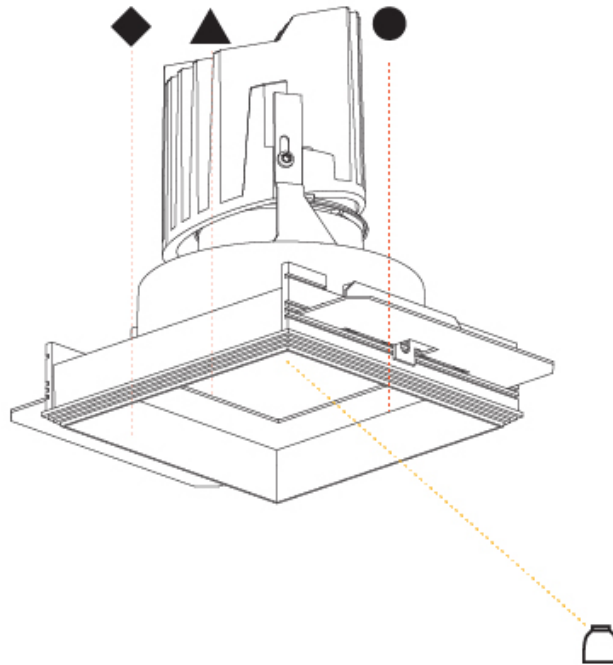

BIONIQ SQUARE DEEP COMFORT TRIMLESS

A35533-

PROJECT _____

TYPE _____

SPECIFIER _____

QUANTITY _____

DATE _____