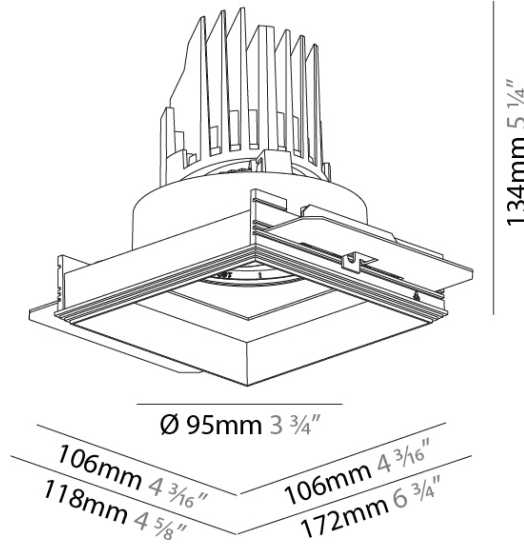

ELECTRICAL

Lamp Type: LED (Zhaga Standard)
Input Wattage (W): 13.2 / 16.5
Total Output Wattage (W): 12.1 / 14.7
[Dimming: Tri-Mode (Non-Dimming and Phase Dimming (120Vac only) and 0-10V Dimming)](#)
Driver Included: No
Driver Location: Recessed Housing
Driver Type: Constant Current - Universal
Driver Class: Class 2
Housing: See components
Input Voltage (V): 120 - 277
Constant Current (MA): 350

LED

Number of LEDs: 1
[Color Temperature (°K): 2700 / 3000 / 3500 / 4000](#)
Max. Delivered Lumen (lm): 850 / 950 / 1019 / 1040
Nominal Lumen (lm): 960 / 1070 / 1156 / 1180
CRI: >90 CRI
Efficiency (%): 88.5
Lamp Life (hrs): 50000
Upon Request: RGB-W Tunable White Special Color Temperature
Special LED

OPTICAL

Reflector°: 10
Adjustability: Rotational 355°; Tilt 30°
Upon Request: Special Beam Angles

RATINGS AND CERTIFICATIONS
© 2024 ZANEEN INC. 888-3382, F 416-247-9319, www.zaneen.com

Available for international specifications by adding "INT" at the end of the existing Model #. For assistance on 'custom' specifications, contact zteam@zaneen.com.
Certified by:
In a constant effort to supply the best product, we reserve the right to change specifications or materials without notice. The most recent specification sheets are found at zaneen.com
IP rating: IP20