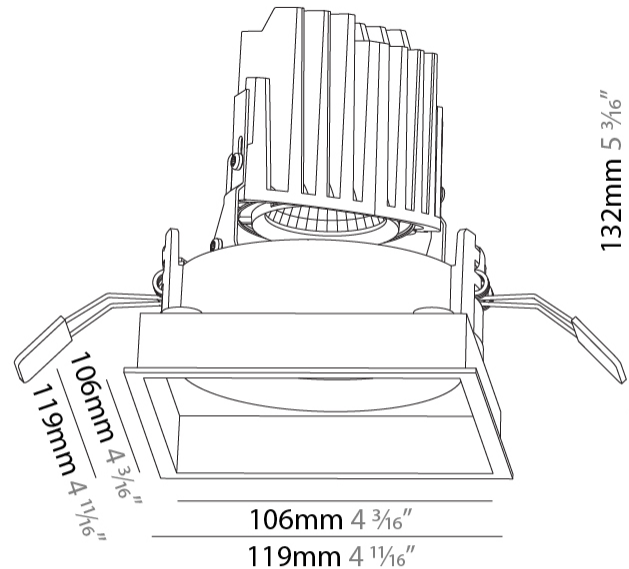

PHYSICAL

Shape: Square
Length (mm): 119
Length (in): 4 ¹¹/₁₆
Width (mm): 119
Width (in): 4 ¹¹/₁₆
Depth (mm): 132
Depth (in): 5 ³/₁₆
Ceiling Thickness (mm): 10 / 12.5 / 15
Ceiling Thickness (in): 3/8 or 1/2 or 9/16
Min. Recessing Depth (mm): 200
Min. Recessing Depth (in): 7 ⁷/₈
Light Distribution: Adjustable / Downlight
Weight (kg): 0.544
Weight (lbs): 1.2
Fixture Finish: SSR / BKV / CWI / CRY / HAB / UFT / ITA / RUA / FTG / MYG / LOD / PUS / FRO / FUP / KIA / POP / BLS / SPG / MEY / GOH / GUM / CHC / COM / ABZ / JAG / OBR / MOS / ROR
Fixture Material: Aluminum Die Cast
Cut-out Measurements: 114mm / 4 1/2" x 114mm / 4 1/2"

ELECTRICAL

Lamp Type: LED (Zhaga Standard)
Input Wattage (W): 13.2 / 16.5
Total Output Wattage (W): 12 / 14
Dimming: Tri-Mode (Non-Dimming and Phase Dimming (120Vac only) and 0-10V Dimming)
Driver Included: No
Driver Location: Recessed Housing
Driver Type: Constant Current - Universal
Driver Class: Class 2
Housing: See components
Input Voltage (V): 120 - 277
Constant Current (MA): 350

LED

Number of LEDs: 1
Color Temperature (°K): 2700 / 3000 / 3500 / 4000
Max. Delivered Lumen (lm): 850 / 950 / 1019 / 1040
Nominal Lumen (lm): 960 / 1070 / 1156 / 1180
CRI: >90 CRI
Lamp Life (hrs): 50000

OPTICAL

Reflector°: 10
Adjustability: Rotational 355°; Tilt 30°

RATINGS AND CERTIFICATIONS

Certified By: Certified for North American Standards
IP rating: IP20