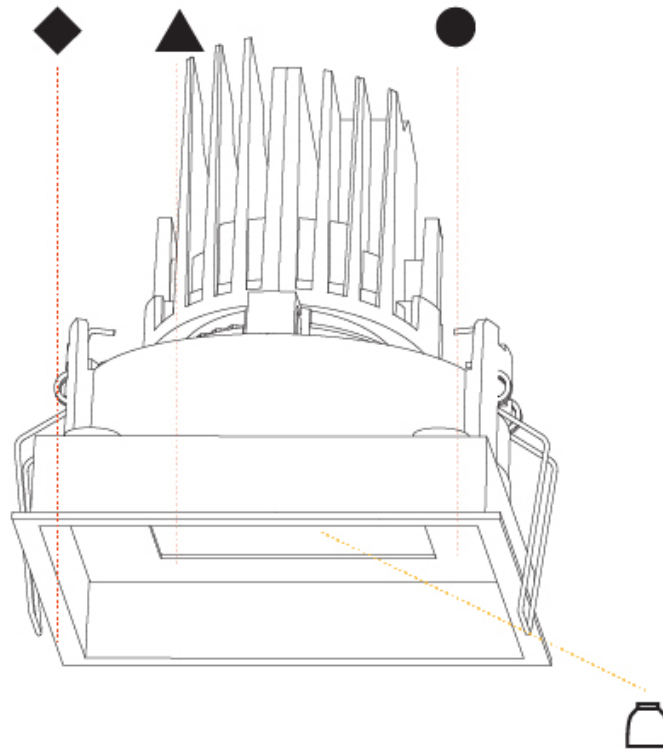

BIONIQ SQUARE ADJUSTABLE COMFORT RECESSED

A35551-

PROJECT	_____
TYPE	_____
SPECIFIER	_____
QUANTITY	_____
DATE	_____

A