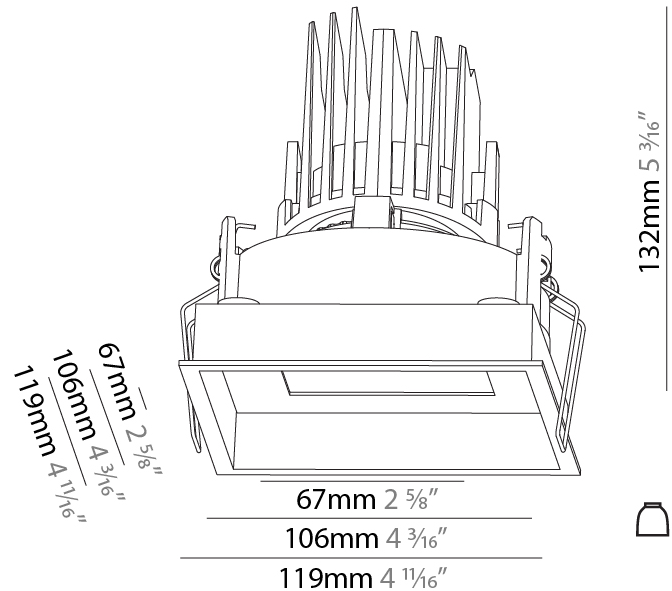

PHYSICAL

Shape: Square
Length (mm): 119
Length (in): 4 11/16
Width (mm): 119
Width (in): 4 11/16
Depth (mm): 132
Depth (in): 5 3/16
Ceiling Thickness (mm): 10 / 12.5 / 15
Ceiling Thickness (in): 3/8 or 1/2 or 9/16
Min. Recessing Depth (mm): 150
Min. Recessing Depth (in): 5 7/8
Light Distribution: Adjustable / Downlight
Weight (kg): 0.607
Weight (lbs): 1.34
Fixture Finish: SSR / BKV / CWI / CRY / HAB / UFT / ITA / RUA / FTG / MYG / LOD / PUS / FRO / FUP / KIA / POP / BLS / SPG / MEY / GOH / GUM / CHC / COM / ABZ / JAG / OBR / MOS / ROR
Fixture Material: Aluminum Die Cast
Cut-out Measurements: 114mm / 4 1/2" x 114mm / 4 1/2"

ELECTRICAL

Lamp Type: LED (Zhaga Standard)
Input Wattage (W): 14.66
Total Output Wattage (W): 12.79
Dimming: Tri-Mode (Non-Dimming and Phase Dimming (120Vac only) and 0-10V Dimming)
Driver Included: No
Driver Location: Recessed Housing
Driver Type: Constant Current - Universal
Driver Class: Class 2
Input Voltage (V): 120 - 277
Constant Current (MA): 350

LED

Number of LEDs: 1
Color Temperature (°K): 2700 / 3000 / 3500 / 4000
Max. Delivered Lumen (lm): 940 / 980 / 1029 / 1050
Nominal Lumen (lm): 1386 / 1438 / 1511 / 1542
CRI: >90 CRI

OPTICAL

Reflector: 20 / 40 / 60
Adjustability: Rotational 355°; Tilt 30°

RATINGS AND CERTIFICATIONS

Certified By: Certified for North American Standards
IP rating: IP20