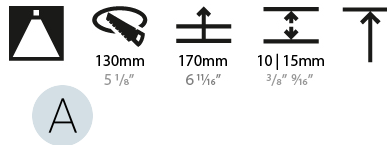

PHYSICAL

Shape: Round
Diameter (mm): 139
Diameter (in): 5 1/2
Height (mm): 151
Height (in): 5 15/16
Ceiling Thickness (mm): 10 / 12.5 / 15
Ceiling Thickness (in): 3/8 or 1/2 or 9/16
Min. Recessing Depth (mm): 170
Min. Recessing Depth (in): 6 11/16
Light Distribution: Downlight
Weight (kg): 0.926
Weight (lbs): 2.04
Fixture Finish: SSR / BKV / CWI / CRY / HAB / UFT / ITA / RUA / FTG / MYG / LOD / PUS / FRO / FUP / KIA / POP / BLS / SPG / MEY / GOH / GUM / CHC / COM / ABZ / JAG / OBR / MOS / ROR
Fixture Material: Aluminum Die Cast
Cut-out Measurements: 130mm / 5 1/8"

ELECTRICAL

Lamp Type: LED (Zhaga Standard)
Input Wattage (W): 28.6
Total Output Wattage (W): 26.4
Dimming: Tri-Mode (Non-Dimming and Phase Dimming (120Vac only) and 0-10V Dimming)
Driver Included: No
Driver Location: Recessed Housing
Driver Type: Constant Current - Universal
Driver Class: Class 2
Housing: See components
Input Voltage (V): 120 - 277
Constant Current (MA): 700

LED

Number of LEDs: 1
Color Temperature (°K): 2700 / 3000 / 3500 / 4000
Max. Delivered Lumen (lm): 2030 / 2080 / 2186 / 2230
Nominal Lumen (lm): 3210 / 3290 / 3459 / 3530
CRI: >90 CRI
Efficiency (%): 0.631
Lamp Life (hrs): 50000

OPTICAL

Reflector: 20 / 25 / 40

RATINGS AND CERTIFICATIONS

Certified By: Certified for North American Standards
IP rating: IP20

PROJECT	_____
TYPE	_____
SPECIFIER	_____
QUANTITY	_____
DATE	_____