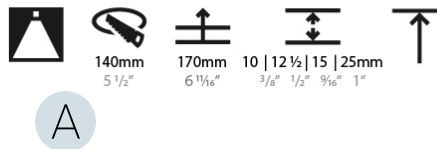

ELECTRICAL

Lamp Type: LED (Zhaga Standard)
Input Wattage (W): 13.2 / 16.5
Total Output Wattage (W): 12.1 / 14.7
Dimming: Tri-Mode (Non-Dimming and Phase Dimming (120Vac only) and 0-10V Dimming)
Driver Included: No
Driver Location: Recessed Housing
Driver Type: Constant Current - Universal
Driver Class: Class 2
Housing: See components
Input Voltage (V): 120 - 277
Constant Current (MA): 350

LED

Number of LEDs: 1
Color Temperature (°K): 2700 / 3000 / 3500 / 4000
Max. Delivered Lumen (lm): 814 / 877 / 911 / 930
Nominal Lumen (lm): 1246 / 1342 / 1396 / 1424
CRI: >90 CRI
Efficiency (%): 90.5
Lamp Life (hrs): 50000
Upon Request: RGB-W Tunable White Special Color Temperature Special LED

OPTICAL

Reflector°: 10
Optic°: Lens Pack - No Lens / Linear Spread Lens / Honeycomb / Spread Lens
Upon Request: Special Beam Angles

RATINGS AND CERTIFICATIONS

382, F 416-247-9319, www.zaneen.com

Not to be used for applications where the end of the existing Model #. For assistance on 'custom' specifications, contact zteam@zaneen.com. In a constant effort to supply the best product, we reserve the right to change specifications or materials without notice. The most recent specification sheets are found at zaneen.com

IP rating: IP20