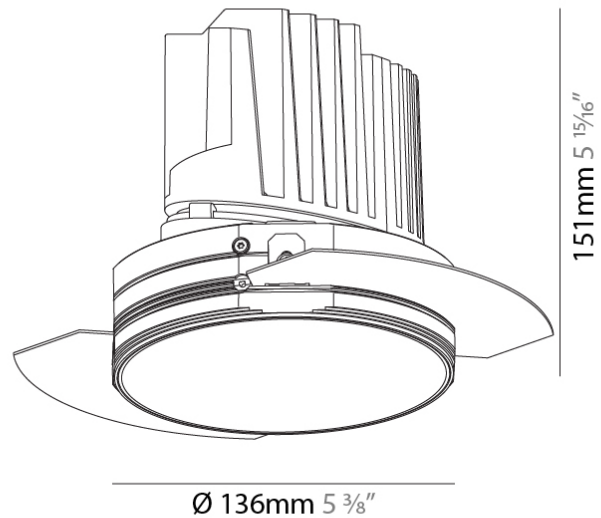

ELECTRICAL

Lamp Type: LED (Zhaga Standard)
Input Wattage (W): 13.2 / 16.5
Total Output Wattage (W): 12.1 / 14.7
Dimming: Tri-Mode (Non-Dimming and Phase Dimming (120Vac only) and 0-10V Dimming)
Driver Included: No
Driver Location: Recessed Housing
Driver Type: Constant Current - Universal
Driver Class: Class 2
Housing: See components
Input Voltage (V): 120 - 277
Constant Current (MA): 350

LED

Number of LEDs: 1
Color Temperature (°K): 2700 / 3000 / 3500 / 4000
Max. Delivered Lumen (lm): 814 / 877 / 911 / 930
Nominal Lumen (lm): 1246 / 1342 / 1396 / 1424
CRI: >90 CRI
Efficiency (%): 90.5
Lamp Life (hrs): 50000
Upon Request: RGB-W Tunable White Special Color Temperature Special LED

OPTICAL

Reflector°: 10
Optic°: Lens Pack - No Lens / Linear Spread Lens / Honeycomb / Spread Lens
Upon Request: Special Beam Angles

RATINGS AND CERTIFICATIONS

382, F 416-247-9319, www.zaneen.com

Not to be used for applications where the end of the existing Model #. For assistance on 'custom' specifications, contact zteam@zaneen.com. In a constant effort to supply the best product, we reserve the right to change specifications or materials without notice. The most recent specification sheets are found at zaneen.com

IP rating: IP20