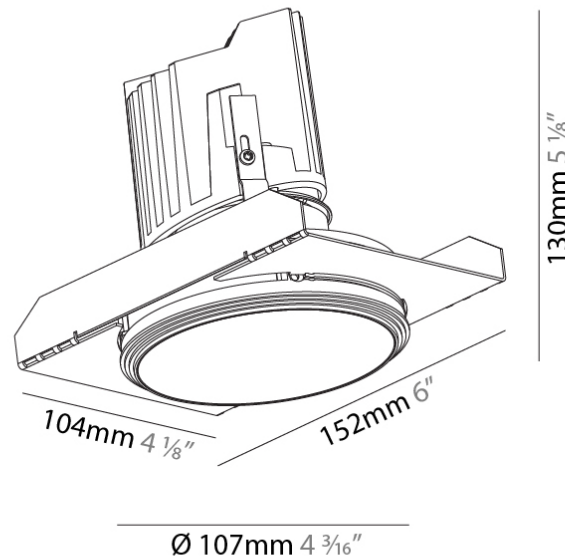

ELECTRICAL

Lamp Type: LED (Zhaga Standard)
Input Wattage (W): 13
Total Output Wattage (W): 11.8
Dimming: Tri-Mode (Non-Dimming and Phase Dimming (120Vac only) and 0-10V Dimming)
Driver Included: No
Driver Location: Recessed Housing
Driver Type: Constant Current - Universal
Driver Class: Class 2
Housing: See components
Input Voltage (V): 120 - 277
Constant Current (MA): 350

LED

Number of LEDs: 1
Color Temperature (°K): 2700 / 3000 / 3500 / 4000
Max. Delivered Lumen (lm): 876 / 909 / 955 / 974
Nominal Lumen (lm): 1304 / 1352 / 1421 / 1450
CRI: >90 CRI
Efficiency (%): 87.9 / 88.4 / 87.9
Lamp Life (hrs): 50000
Upon Request: RGB-W Tunable White Special Color Temperature Special LED

OPTICAL

Reflector°: 18 / 42 / 60
Optic°: Lens Pack - No Lens / Linear Spread Lens / Honeycomb / Spread Lens
Upon Request: Special Beam Angles

RATINGS AND CERTIFICATIONS

382, F 416-247-9319, www.zaneen.com

Created by Intertek for North American Standards at the end of the existing Model #. For assistance on 'custom' specifications, contact zteam@zaneen.com. In a constant effort to supply the best product, we reserve the right to change specifications or materials without notice. The most recent specification sheets are found at zaneen.com

IP rating: IP20