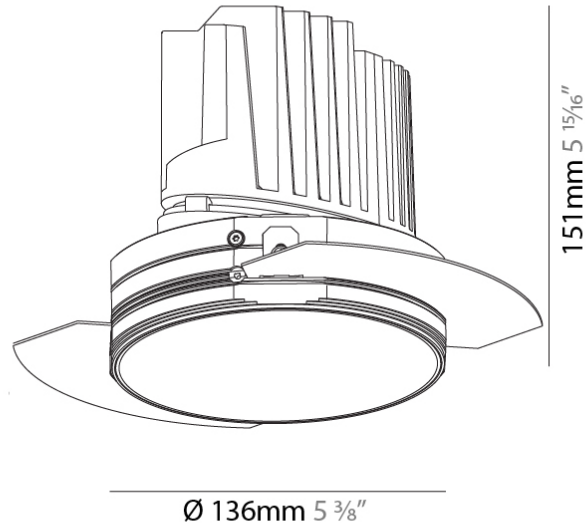

ELECTRICAL

Lamp Type: LED (Zhaga Standard)
Input Wattage (W): 28
Total Output Wattage (W): 26.4
Dimming: Tri-Mode (Non-Dimming and Phase Dimming (120Vac only) and 0-10V Dimming)
Driver Included: No
Driver Location: Recessed Housing
Driver Type: Constant Current - Universal
Driver Class: Class 2
Housing: See components
Input Voltage (V): 120 - 277
Constant Current (MA): 700

LED

Number of LEDs: 1
Color Temperature (°K): 2700 / 3000 / 3500 / 4000
Max. Delivered Lumen (lm): 2156 / 2244 / 2377 / 2425
Nominal Lumen (lm): 2909 / 3028 / 3208 / 2373
CRI: >90 CRI
Lamp Life (hrs): 50000
Upon Request: RGB-W Tunable White Special Color Temperature Special LED

OPTICAL

Reflector°: 18 / 34
Optic: Lens Pack - No Lens / Linear Spread Lens / Honeycomb / Spread Lens
Adjustability: Fixed
Upon Request: Special Beam Angles

RATINGS AND CERTIFICATIONS

382, F 416-247-9319, www.zaneen.com
Certified and Compliant for North American Standards at the end of the existing Model #. For assistance on 'custom' specifications, contact zteam@zaneen.com.
In a constant effort to supply the best product, we reserve the right to change specifications or materials without notice. The most recent specification sheets are found at zaneen.com
IP rating: IP20