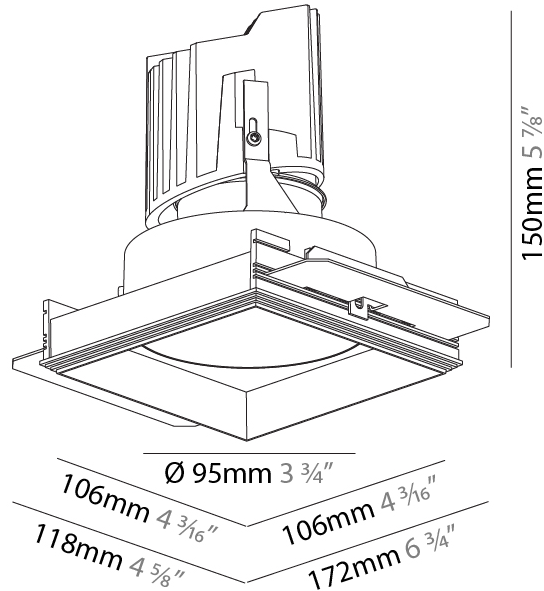

GENERAL

Series: Bioniq
Subseries: Bioniq Square Deep
Brand: Prolicht
Division: Architectural
Mounting Type: Trimless
Mounting Location: Ceiling
Subcategory: Downlight

PHYSICAL

Diameter (mm): 95
Diameter (in): 3 3/4
Length (mm): 106
Length (in): 4 3/16
Width (mm): 106
Width (in): 4 3/16
Height (mm): 150
Height (in): 5 7/8
Ceiling Thickness (mm): 10 / 12.5 / 15 / 25
Ceiling Thickness (in): 3/8 or 1/2 or 9/16 or 1
Min. Recessing Depth (mm): 170
Min. Recessing Depth (in): 6 11/16
Light Distribution: Downlight
Weight (kg): 0.688
Weight (lbs): 1.52

Fixture Finish: SSR / BKV / CWI / CRY / HAB / UFT / ITA / RUA / FTG / MYG / LOD / PUS / FRO / FUP / KIA / POP / BLS / SPG / MEY / GOH / GUM / CHC / COM / ABZ / JAG / OBR / MOS / ROR

Fixture Material: Aluminum Die Cast
Cut-out Measurements: 120mm / 4 3/4" x 120mm / 4 3/4"
Upon Request: Unique Ceiling Thickness

ELECTRICAL

Lamp Type: LED (Zhaga Standard)
Input Wattage (W): 16.5
Total Output Wattage (W): 14.7
Dimming: Dali Dimming
Driver Included: No
Driver Location: Recessed Housing
Driver Type: Constant Current - 120Vac
Driver Class: Class 2
Housing: See Components
Input Voltage (V): 120
Constant Current (MA): 350

LED

Number of LEDs: 1
Color Temperature (°K): Warm Dim
Max. Delivered Lumen (lm): 770
Nominal Lumen (lm): 1140
CRI: >90 CRI
Lamp Life (hrs): 50000
Upon Request: RGB-W Tunable White Special Color Temperature Special LED

OPTICAL

Reflector: 20 / 40 / 60
Upon Request: Special Beam Angles

RATINGS AND CERTIFICATIONS

Certified By: Certified for North American Standards
In a constant effort to supply the best product, we reserve the right to change specifications or materials without notice. The most recent specification sheets are found at zaneen.com