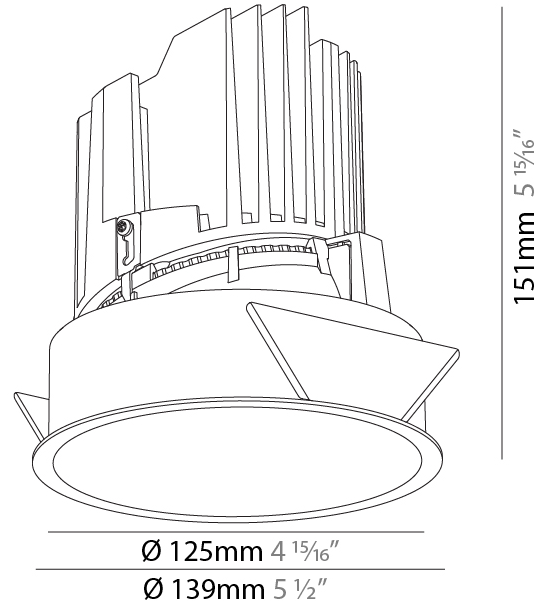

PHYSICAL

Shape: Round
Diameter (mm): 139
Diameter (in): 5 1/2
Height (mm): 151
Height (in): 5 15/16
Ceiling Thickness (mm): 10 / 12.5 / 15
Ceiling Thickness (in): 3/8 or 1/2 or 9/16
Min. Recessing Depth (mm): 170
Min. Recessing Depth (in): 6 11/16
Light Distribution: Downlight
Weight (kg): 0.921
Weight (lbs): 2.03
Fixture Finish: SSR / BKV / CWI / CRY / HAB / UFT / ITA / RUA / FTG / MYG / LOD / PUS / FRO / FUP / KIA / POP / BLS / SPG / MEY / GOH / GUM / CHC / COM / ABZ / JAG / OBR / MOS / ROR
Fixture Material: Aluminum Die Cast
Cut-out Measurements: 130mm / 5 1/8"

ELECTRICAL

Lamp Type: LED (Zhaga Standard)
Input Wattage (W): 13.2 / 16.5
Total Output Wattage (W): 12 / 14
Dimming: Tri-Mode (Non-Dimming and Phase Dimming (120Vac only) and 0-10V Dimming)
Driver Included: No
Driver Location: Recessed Housing
Driver Type: Constant Current - Universal
Driver Class: Class 2
Housing: See components
Input Voltage (V): 120 - 277
Constant Current (MA): 350

LED

Number of LEDs: 1
Color Temperature (°K): 2700 / 3000 / 3500 / 4000
Max. Delivered Lumen (lm): 870 / 970 / 1039 / 1060
Nominal Lumen (lm): 960 / 1070 / 1156 / 1180
CRI: >90 CRI
Efficiency (%): 0.905
Lamp Life (hrs): 50000

OPTICAL

Reflector°: 10

RATINGS AND CERTIFICATIONS

Certified By: Certified for North American Standards
IP rating: IP20