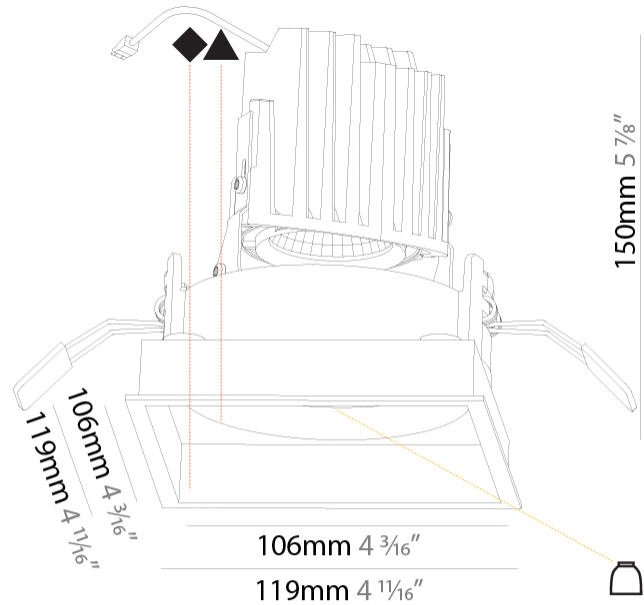

GENERAL

Series: Bioniq
Subseries: Bioniq Square Deep
Brand: Prolicht
Division: Architectural
Mounting Type: Recessed
Mounting Location: Ceiling
Subcategory: Downlight

PHYSICAL

Shape: Square
Length (mm): 119
Length (in): 4 11/16
Width (mm): 119
Width (in): 4 11/16
Depth (mm): 150
Depth (in): 5 7/8
Ceiling Thickness (mm): 10 / 12.5 / 15
Ceiling Thickness (in): 3/8 or 1/2 or 9/16
Min. Recessing Depth (mm): 170
Min. Recessing Depth (in): 6 11/16
Light Distribution: Downlight
Weight (kg): 0.626
Weight (lbs): 1.38
Fixture Finish: SSR / BKV / CWI / CRY / HAB / UFT / ITA / RUA / FTG / MYG / LOD / PUS / FRO / FUP / KIA / POP / BLS / SPG / MEY / GOH / GUM / CHC / COM / ABZ / JAG / OBR / MOS / ROR
Fixture Material: Aluminum Die Cast
Cut-out Measurements: 114mm / 4 1/2" x 114mm / 4 1/2"

LED

Number of LEDs: 1
Color Temperature (°K): 2700 / 3000 / 3500 / 4000
Max. Delivered Lumen (lm): 940 / 980 / 1029 / 1050
Nominal Lumen (lm): 1386 / 1438 / 1511 / 1542
CRI: >90 CRI

OPTICAL

Reflector: 20 / 40 / 60

RATINGS AND CERTIFICATIONS

Certified By: Certified for North American Standards
IP rating: IP20

114 x 114mm
4 1/2" x 4 1/2"

170mm
6 1/4"

10 | 15mm
3/8" | 9/16"

BIONIQ SQUARE DEEP RECESSED

A35368-

For Color / Finish Chart & Symbology see Appendix or product page downloadable area.