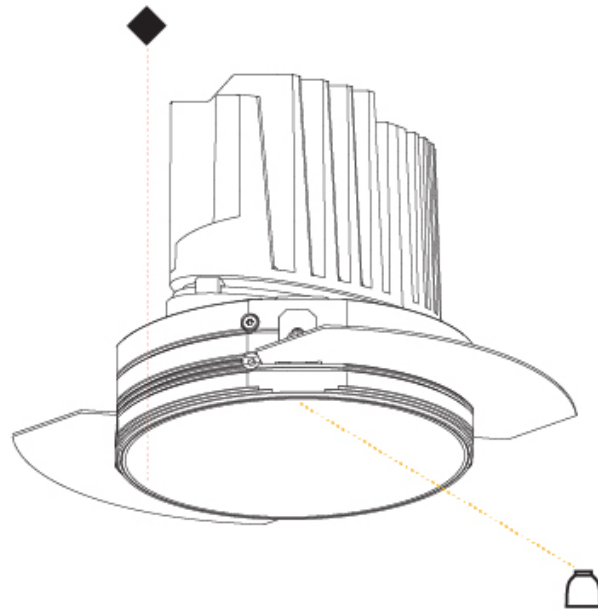

BIONIQ ROUND DEEP TRIMLESS

A35194-

PROJECT	_____
TYPE	_____
SPECIFIER	_____
QUANTITY	_____
DATE	_____