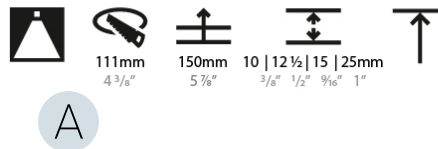

ELECTRICAL

Lamp Type: LED (Zhaga Standard)
Input Wattage (W): 13
Total Output Wattage (W): 11.8
Dimming: Tri-Mode (Non-Dimming and Phase Dimming (120Vac only) and 0-10V Dimming)
Driver Included: No
Driver Location: Recessed Housing
Driver Type: Constant Current - Universal
Driver Class: Class 2
Housing: See components
Input Voltage (V): 120 - 277
Constant Current (MA): 350

LED

Number of LEDs: 1
Color Temperature (°K): 2700 / 3000 / 3500 / 4000
Max. Delivered Lumen (lm): 876 / 909 / 955 / 974
Nominal Lumen (lm): 1304 / 1352 / 1421 / 1450
CRI: >90 CRI
Efficiency (%): 87.9 / 88.4 / 87.9
Lamp Life (hrs): 50000
Upon Request: RGB-W Tunable White Special Color Temperature Special LED

OPTICAL

Reflector°: 18 / 42 / 60
Optic°: Lens Pack - No Lens / Linear Spread Lens / Honeycomb / Spread Lens
Upon Request: Special Beam Angles

RATINGS AND CERTIFICATIONS

382, F 416-247-9319, www.zaneen.com

Not to be used in conjunction with other models at the end of the existing Model #. For assistance on 'custom' specifications, contact zteam@zaneen.com. In a constant effort to supply the best product, we reserve the right to change specifications or materials without notice. The most recent specification sheets are found at zaneen.com

IP rating: IP20