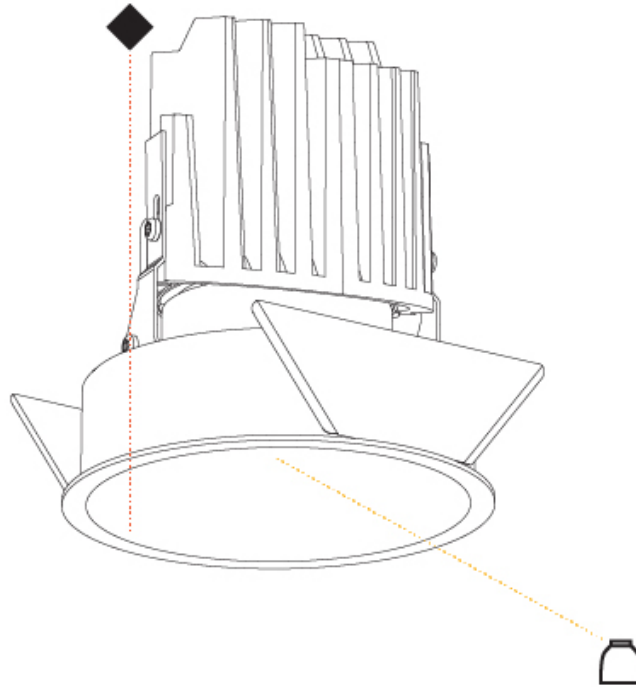

BIONIQ ROUND DEEP RECESSED

A35544-

PROJECT

TYPE

SPECIFIER

QUANTITY

DATE