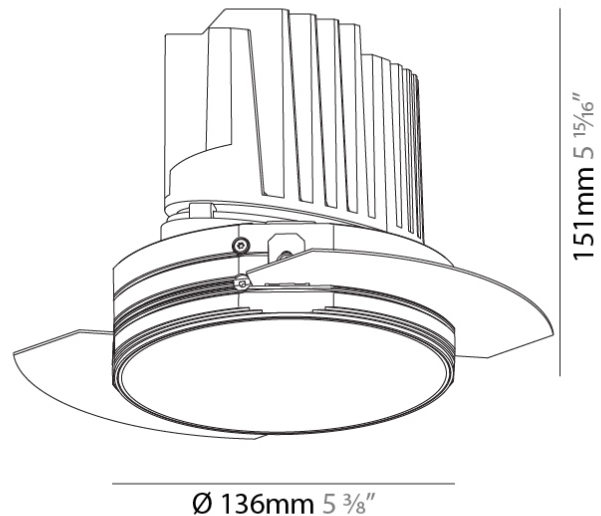

ELECTRICAL

Lamp Type: LED (Zhaga Standard)
Input Wattage (W): 13.2 / 16.5
Total Output Wattage (W): 12.1 / 14.7
Dimming: Tri-Mode (Non-Dimming and Phase Dimming (120Vac only) and 0-10V Dimming)
Driver Included: No
Driver Location: Recessed Housing
Driver Type: Constant Current - Universal
Driver Class: Class 2
Housing: See components
Input Voltage (V): 120 - 277
Constant Current (MA): 350

LED

Number of LEDs: 1
Color Temperature (°K): 2700 / 3000 / 3500 / 4000
Max. Delivered Lumen (lm): 814 / 877 / 911 / 930
Nominal Lumen (lm): 1246 / 1342 / 1396 / 1424
CRI: >90 CRI
Efficiency (%): 90.5
Lamp Life (hrs): 50000
Upon Request: RGB-W Tunable White Special Color Temperature Special LED

OPTICAL

Reflector°: 10
Optic°: Lens Pack - No Lens / Linear Spread Lens / Honeycomb / Spread Lens
Upon Request: Special Beam Angles

RATINGS AND CERTIFICATIONS

382, F 416-247-9319, www.zaneen.com

Not to be used in conjunction with other Zaneen products. For assistance on 'custom' specifications, contact zteam@zaneen.com. In a constant effort to supply the best product, we reserve the right to change specifications or materials without notice. The most recent specification sheets are found at zaneen.com

IP rating: IP20