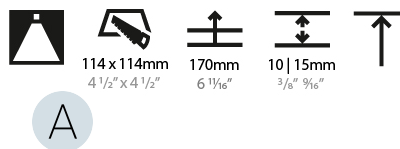

GENERAL

Series: Bioniq
Subseries: Bioniq Square Deep Comfort
Brand: Prolicht
Division: Architectural
Mounting Type: Recessed
Mounting Location: Ceiling
Subcategory: Downlight

PHYSICAL

Shape: Square
Length (mm): 119
Length (in): 4 ¹¹/₁₆
Width (mm): 119
Width (in): 4 ¹¹/₁₆
Depth (mm): 150
Depth (in): 5 ⁷/₈
Ceiling Thickness (mm): 10 / 12.5 / 15
Ceiling Thickness (in): 3/8 or 1/2 or 9/16
Min. Recessing Depth (mm): 170
Min. Recessing Depth (in): 6 ¹¹/₁₆
Light Distribution: Downlight
Weight (kg): 0.656
Weight (lbs): 1.45
Fixture Finish: SSR / BKV / CWI / CRY / HAB / UFT / ITA / RUA / FTG / MYG / LOD / PUS / FRO / FUP / KIA / POP / BLS / SPG / MEY / GOH / GUM / CHC / COM / ABZ / JAG / OBR / MOS / ROR
Fixture Material: Aluminum Die Cast
Cut-out Measurements: 114mm / 4 1/2" x 114mm / 4 1/2"

ELECTRICAL

Lamp Type: LED (Zhaga Standard)
Total Output Wattage (W): 15
Dimming: Dali Dimming
Driver Included: No
Driver Location: Recessed Housing
Driver Type: Constant Current - 120Vac
Housing: See components
Input Voltage (V): 120
Constant Current (MA): 350

LED

Number of LEDs: 1
Color Temperature (°K): Warm Dim
Max. Delivered Lumen (lm): 760
Nominal Lumen (lm): 1140
CRI: >90 CRI
Lamp Life (hrs): 50000

OPTICAL

Reflector°: 20 / 40 / 60

RATINGS AND CERTIFICATIONS

Certified By: Certified for North American Standards
IP rating: IP20