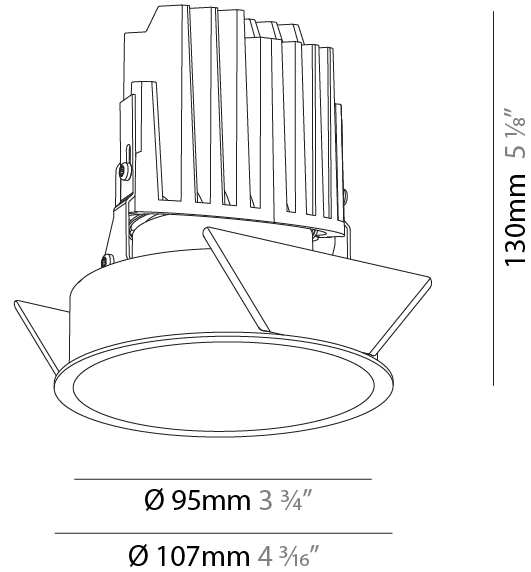

GENERAL

Series: Bioniq
Subseries: Bioniq Round Deep
Brand: Prolicht
Division: Architectural
Mounting Type: Recessed
Mounting Location: Ceiling
Subcategory: Downlight

PHYSICAL

Shape: Round
Diameter (mm): 107
Diameter (in): 4 3/16
Height (mm): 130
Height (in): 5 1/8
Ceiling Thickness (mm): 10 / 12.5 / 15
Ceiling Thickness (in): 3/8 or 1/2 or 9/16
Min. Recessing Depth (mm): 150
Min. Recessing Depth (in): 5 7/8
Light Distribution: Downlight
Weight (kg): 0.533
Weight (lbs): 1.18
Fixture Finish: SSR / BKV / CWI / CRY / HAB / UFT / ITA / RUA / FTG / MYG / LOD / PUS / FRO / FUP / KIA / POP / BLS / SPG / MEY / GOH / GUM / CHC / COM / ABZ / JAG / OBR / MOS / ROR
Fixture Material: Aluminum Die Cast
Cut-out Measurements: 98mm / 3 7/8"

ELECTRICAL

Lamp Type: LED (Zhaga Standard)
Input Wattage (W): 15.5
Total Output Wattage (W): 13
Dimming: Tri-Mode (Non-Dimming and Phase Dimming (120Vac only) and 0-10V Dimming)
Driver Included: No
Driver Location: Recessed Housing
Driver Type: Constant Current - Universal
Driver Class: Class 2
Housing: See components
Input Voltage (V): 120 - 277
Constant Current (MA): 500

LED

Number of LEDs: 1
Color Temperature (°K): 2700 / 3000 / 3500 / 4000
Max. Delivered Lumen (lm): 1140 / 1180 / 1245 / 1270
CRI: >90 CRI
Lamp Life (hrs): 50000

OPTICAL

Reflector°: 20 / 40 / 60

RATINGS AND CERTIFICATIONS

Certified By: Certified for North American Standards
IP rating: IP54

PROJECT
TYPE
SPECIFIER
QUANTITY
DATE