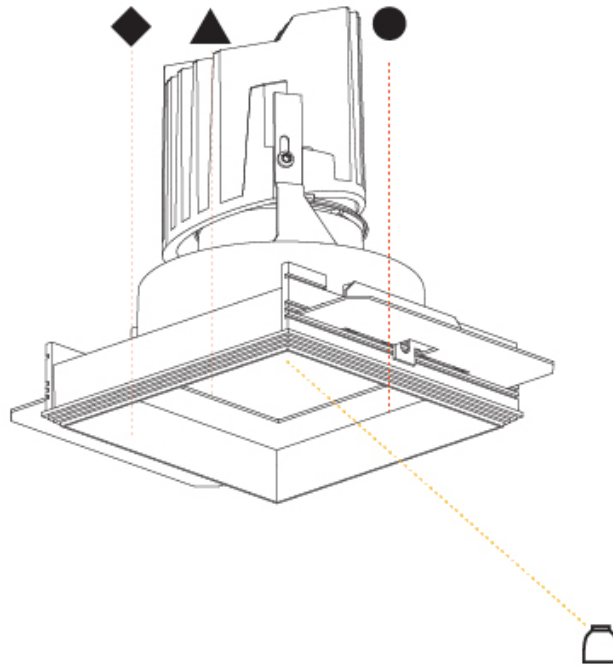

BIONIQ SQUARE DEEP COMFORT TRIMLESS

A35533-

PROJECT

TYPE

SPECIFIER

QUANTITY

DATE

BIONIQ ROUND DEEP RECESSED