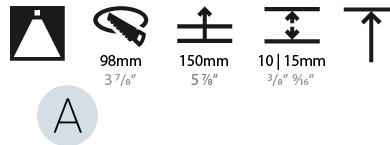

GENERAL

Series: Bioniq
Subseries: Bioniq Round Deep
Brand: Prolicht
Division: Architectural
Mounting Type: Recessed
Mounting Location: Ceiling
Subcategory: Downlight

PHYSICAL

Shape: Round
Diameter (mm): 107
Diameter (in): 4 3/16
Height (mm): 130
Height (in): 5 1/8
Ceiling Thickness (mm): 10 / 12.5 / 15
Ceiling Thickness (in): 3/8 or 1/2 or 9/16
Min. Recessing Depth (mm): 150
Min. Recessing Depth (in): 5 7/8
Light Distribution: Downlight
Weight (kg): 0.533
Weight (lbs): 1.18
Fixture Finish: SSR / BKV / CWI / CRY / HAB / UFT / ITA / RUA / FTG / MYG / LOD / PUS / FRO / FUP / KIA / POP / BLS / SPG / MEY / GOH / GUM / CHC / COM / ABZ / JAG / OBR / MOS / ROR
Fixture Material: Aluminum Die Cast
Cut-out Measurements: 98mm / 3 7/8"

ELECTRICAL

Lamp Type: LED (Zhaga Standard)
Input Wattage (W): 15.5
Total Output Wattage (W): 13
Dimming: Tri-Mode (Non-Dimming and Phase Dimming (120Vac only) and 0-10V Dimming)
Driver Included: No
Driver Location: Recessed Housing
Driver Type: Constant Current - Universal
Driver Class: Class 2
Housing: See components
Input Voltage (V): 120 - 277
Constant Current (MA): 500

LED

Number of LEDs: 1
Color Temperature (°K): 2700 / 3000 / 3500 / 4000
Max. Delivered Lumen (lm): 1140 / 1180 / 1245 / 1270
CRI: >90 CRI
Lamp Life (hrs): 50000

OPTICAL

Reflector°: 20 / 40 / 60

RATINGS AND CERTIFICATIONS

Certified By: Certified for North American Standards
IP rating: IP54

PROJECT
TYPE
SPECIFIER
QUANTITY
DATE