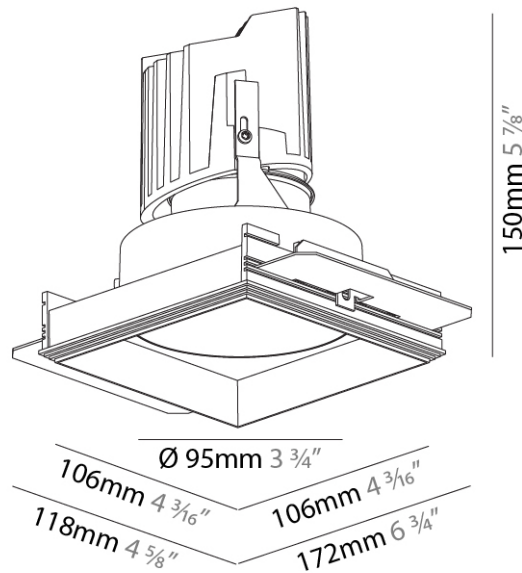

ELECTRICAL

Lamp Type: LED (Zhaga Standard)
Input Wattage (W): 15.5
Total Output Wattage (W): 14.5
Dimming: Tri-Mode (Non-Dimming and Phase Dimming (120Vac only) and 0-10V Dimming)
Driver Included: No
Driver Location: Recessed Housing
Driver Type: Constant Current - Universal
Driver Class: Class 2
Housing: See components
Input Voltage (V): 120 - 277
Constant Current (MA): 500

LED

Number of LEDs: 1
Color Temperature (°K): 2700 / 3000 / 3500 / 4000
Max. Delivered Lumen (lm): 940 / 980 / 1029 / 1050
Nominal Lumen (lm): 1386 / 1438 / 1511 / 1542
CRI: >90 CRI
Efficiency (%): 87.9 / 88.4 / 87.9
Lamp Life (hrs): 50000
Upon Request: RGB-W Tunable White Special Color Temperature Special LED

OPTICAL

Reflector: 20 / 40 / 60
Upon Request: Special Beam Angles

RATINGS AND CERTIFICATIONS

Available for international specifications by adding 'INT' at the end of the existing Model #. For assistance on 'custom' specifications, contact zteam@zaneen.com. In a constant effort to supply the best product, we reserve the right to change specifications or materials without notice. The most recent specification sheets are found at zaneen.com

IP rating: IP20